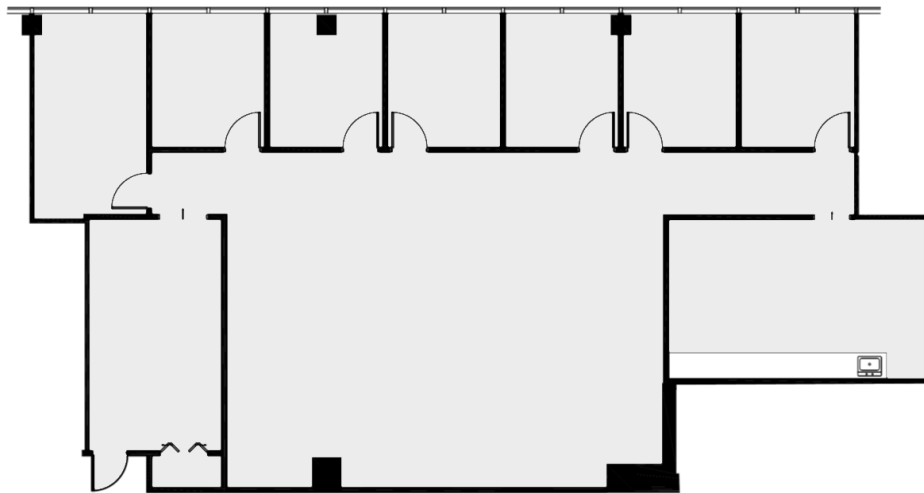

SUITE DETAILS

Suite	N403
Sq. Ft.	4,102
Floor	4
View	Exterior
Entrances	1
Reception	1
Conference Room	1
Offices	5
Kitchen	1
Bullpen	1
Storage Closet	1
Electrical Room	1
Server Room	1
Supplemental HVAC	Y