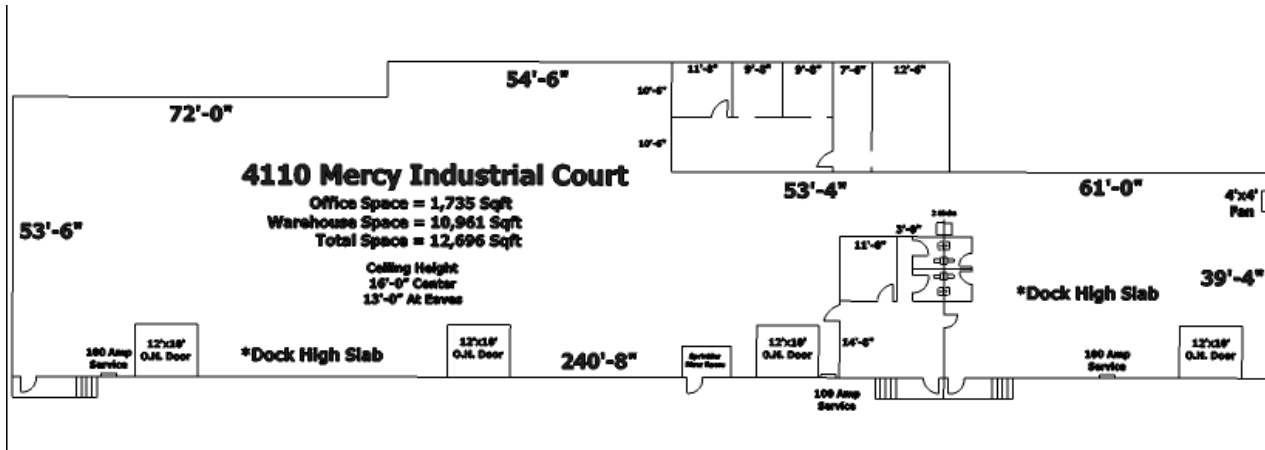

FLOOR PLAN

CONTACT EXCLUSIVE

AGENT:

Jeff Gindi

Broker/Principal

407.925.4464 Cell

JeffGindi@ResultsREPartners.com