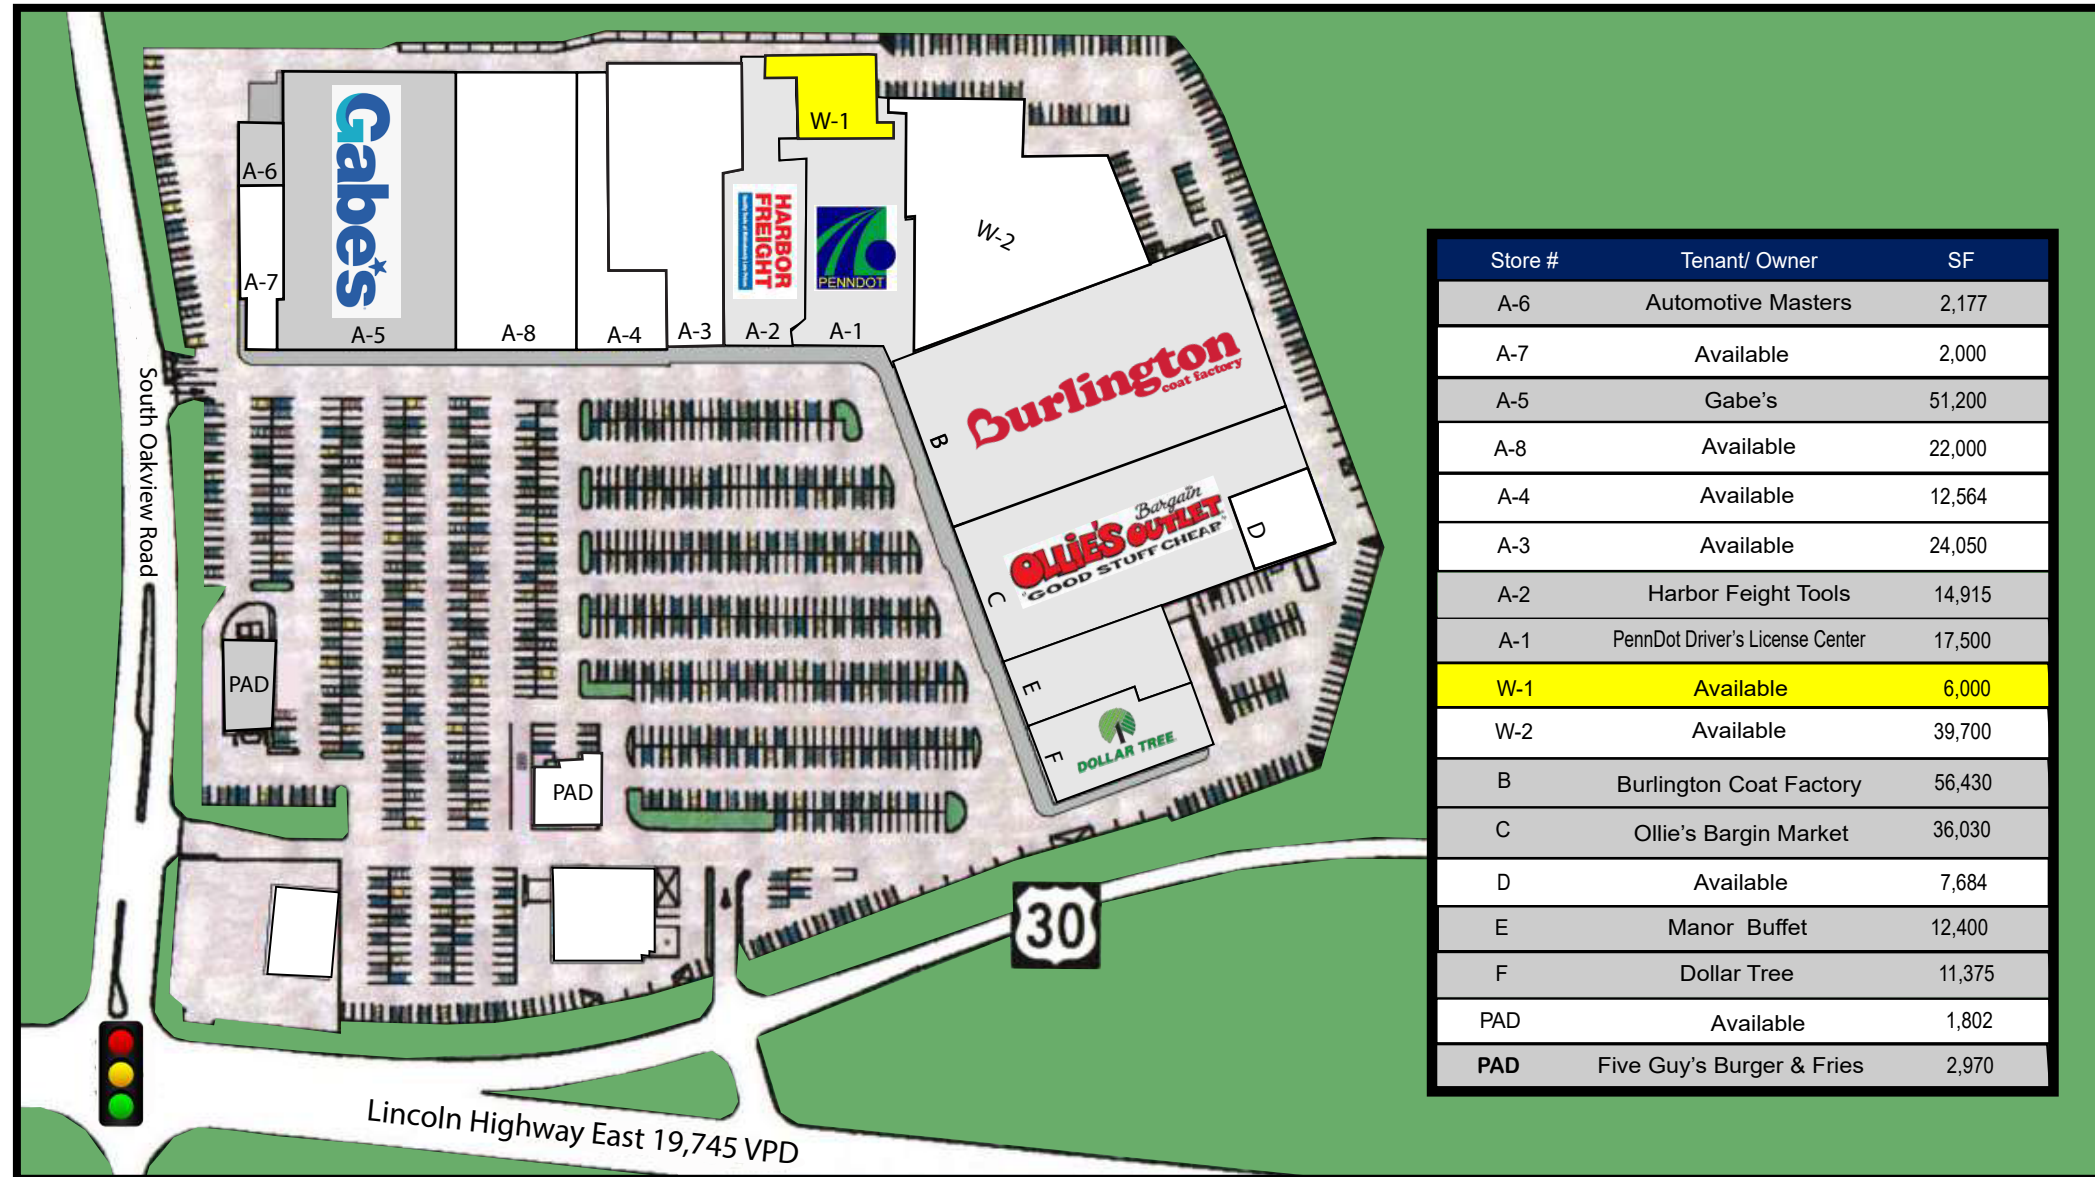

East Towne Center

2090 Lincoln Highway East, Lancaster, PA 17602
 W-1 • 6,000 SF

Store #	Tenant/ Owner	SF
A-6	Automotive Masters	2,177
A-7	Available	2,000
A-5	Gabe's	51,200
A-8	Available	22,000
A-4	Available	12,564
A-3	Available	24,050
A-2	Harbor Feight Tools	14,915
A-1	PennDot Driver's License Center	17,500
W-1	Available	6,000
W-2	Available	39,700
B	Burlington Coat Factory	56,430
C	Ollie's Bargain Market	36,030
D	Available	7,684
E	Manor Buffet	12,400
F	Dollar Tree	11,375
PAD	Available	1,802
PAD	Five Guy's Burger & Fries	2,970