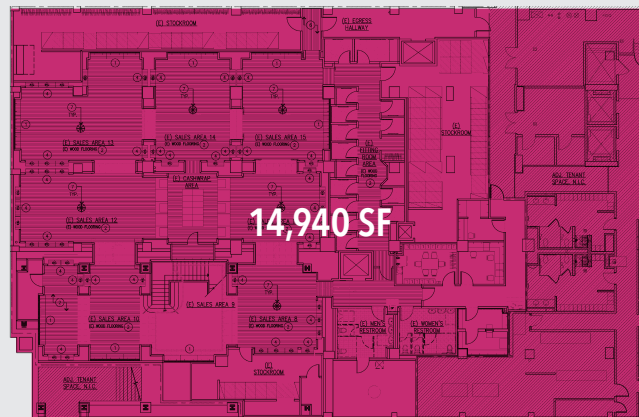

SPACE DETAILS

GROUND FLOOR

SECOND FLOOR

CELLAR LEVEL

SPACE A

SPACE B

LOCATION

West block between
East 58th and 59th Streets

SPACE

Ground Floor 6,168 SF
Second Floor 14,940 SF

SPACE

Ground Floor 5,974 SF
Lower Level 10,602 SF

LOCATION

Southwest corner of
East 59th Streets