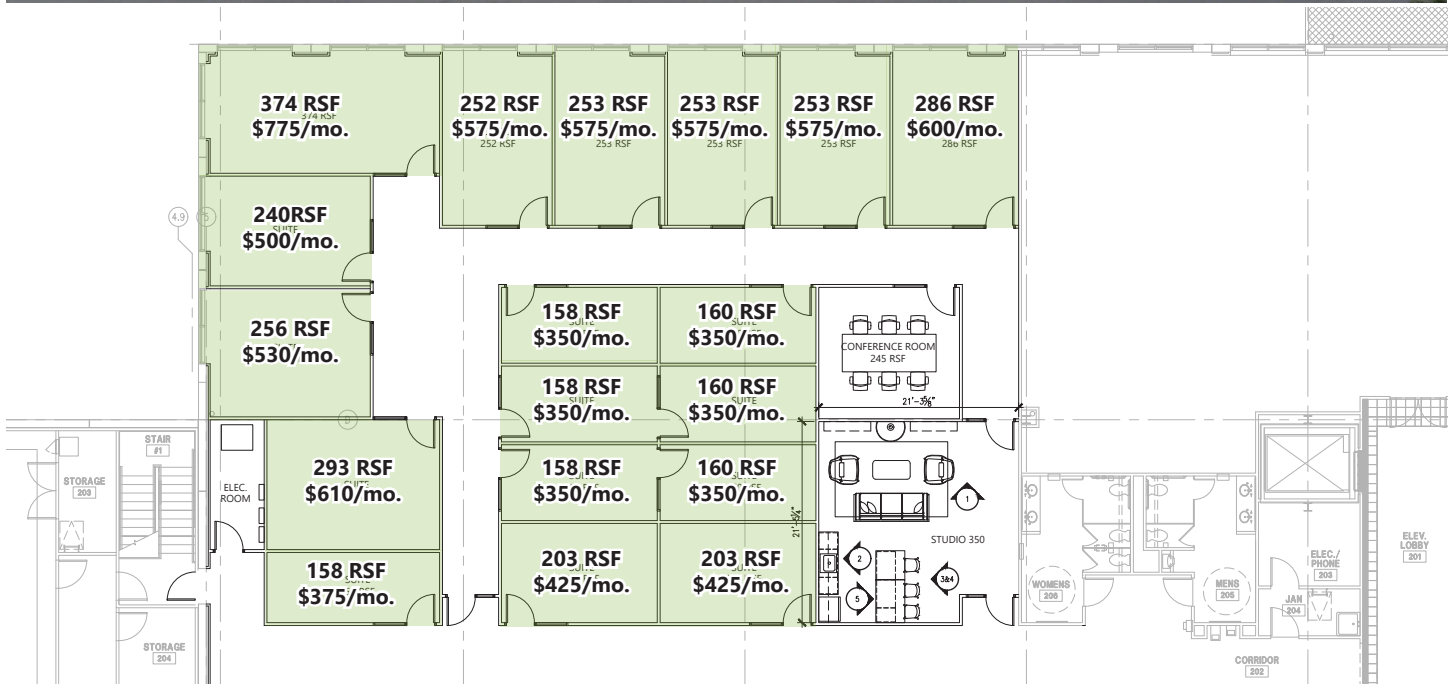

NEW OFFICE SUITES FOR LEASE

Month to Month or Long Term

SHOOK

1330 Win Hentschel Blvd. | West Lafayette, IN 47906

OFFICE SIZES

158 SF - 374 SF

LEASE RATES (NNN)

\$350-\$775/mo.

AVAILABILITY

February 2020

LOCATION

Private office suites available on the second level of International Technology Center in West Lafayette. Located in the Purdue Research Park across from KTPC and Purdue Rail Yard. West Lafayette, IN 3 miles from Purdue University Campus

HIGHLIGHTS

Newly finished second floor office suites. Lease rates include all tenant expenses except janitorial, phone and data. Free Wifi, wireless printing, coffee included with controlled access and common area including fireplace, kitchen, seating/guest reception.