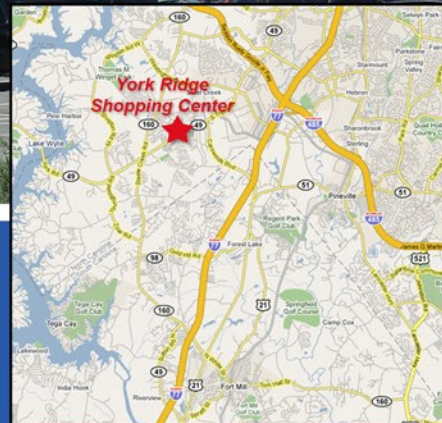

**For more information:
please contact:**

Lynn Moore
(704) 529-6720 ext. 301
lynn@bellmooregroup.com
or
Jane Shepherd
(704) 529-6720 ext. 304
jane@bellmooregroup.com

No warranty or representation, express or implied, is made as to the accuracy of the information contained herein, and same is submitted subject to errors, omissions, change of price, rental or other conditions, withdrawal without notice, and to any special listing conditions imposed by our principals.