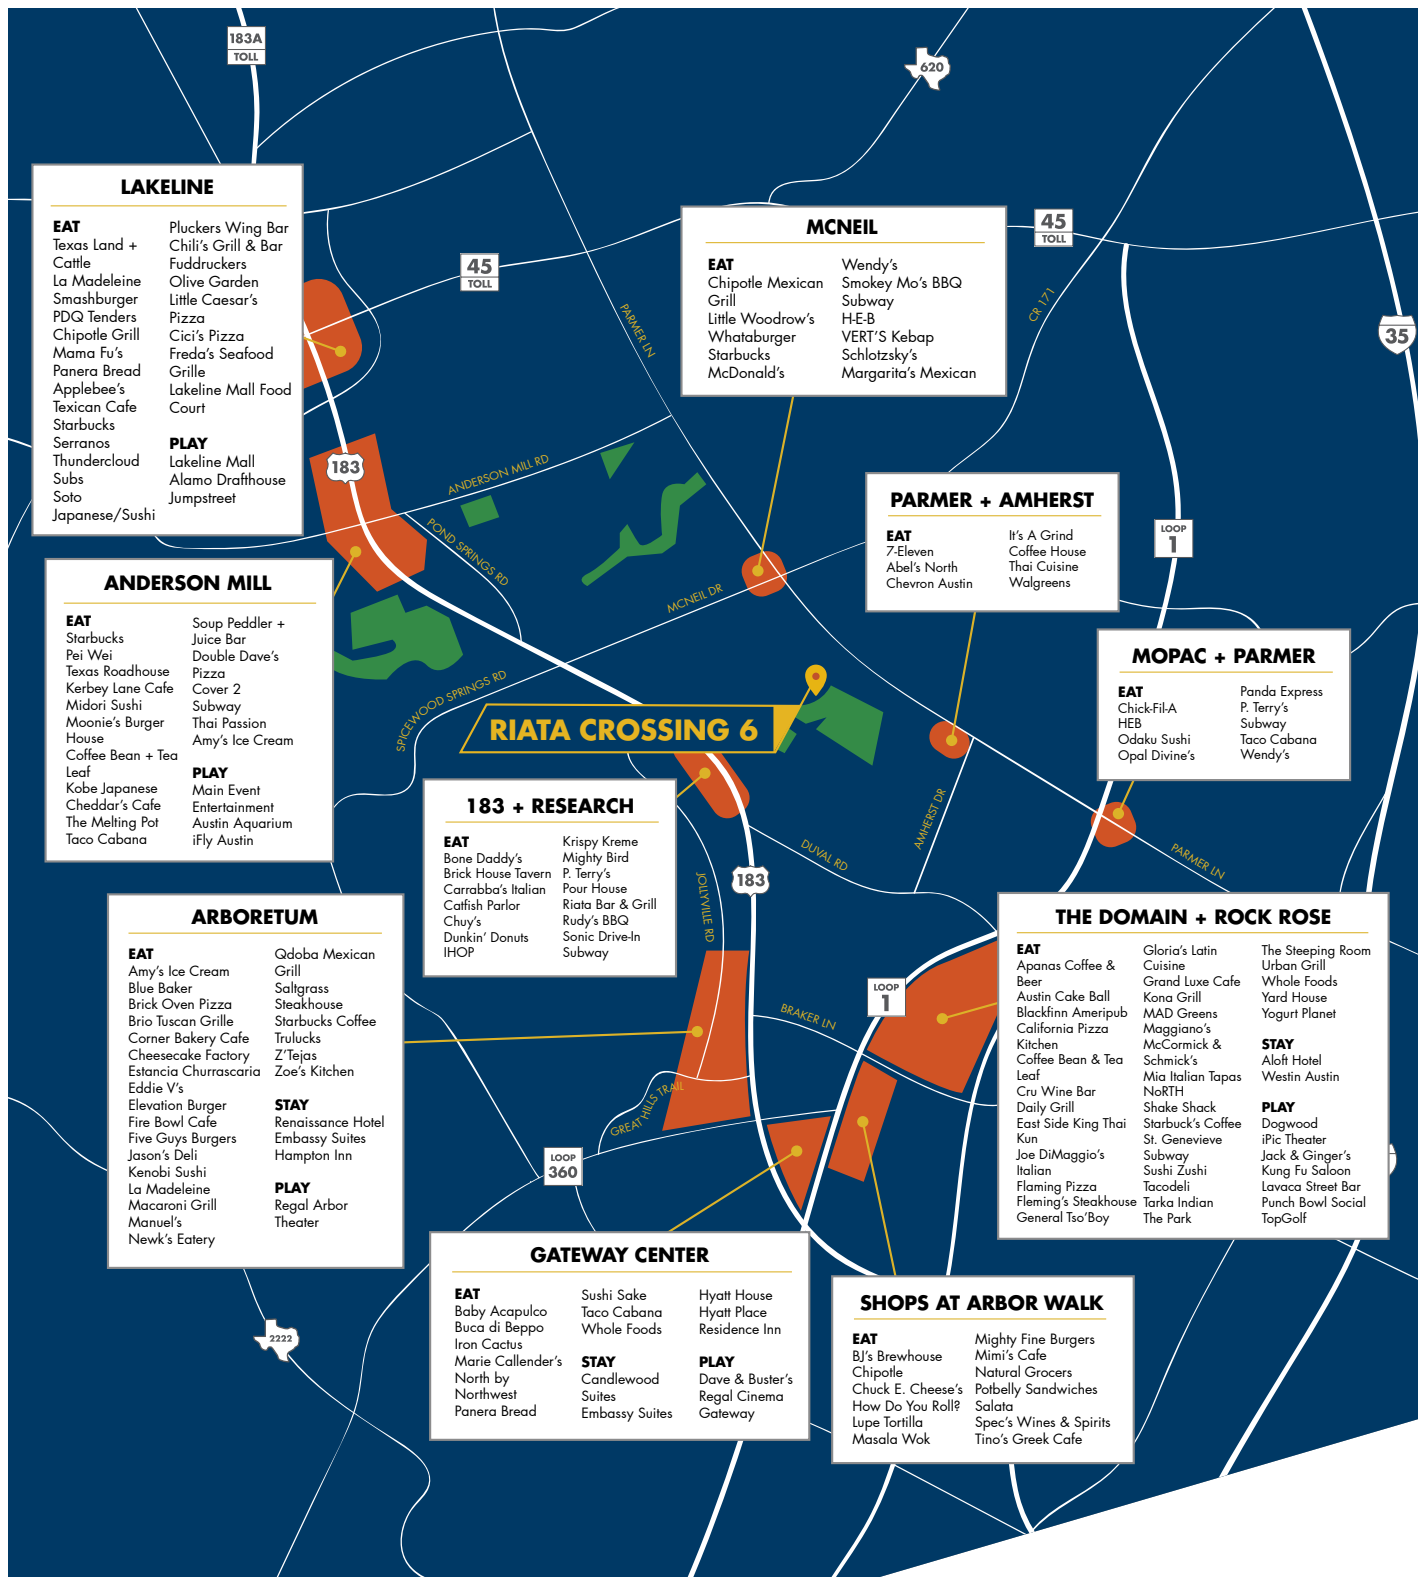

# FOR LEASE RIATA CROSSING 6

12544 RIATA VISTA CIRCLE • AUSTIN, TEXAS 78727

Located in Northwest Austin across from the Apple Campus, Riata Crossing 6 is a build-to-suit opportunity with great accessibility via US-183 and West Parmer Lane. This site can accommodate a two-story, 50,000 SF building and is located within Austin's Corporate Hub. The building is zoned LI for additional flexibility for tenants and features 5:1000 parking.

### Easy Accessibility

Accessible via US-183  
and West Parmer Lane

### Proximity

Close proximity to retail,  
restaurants and residential  
areas

# NEARBY AMENITIES