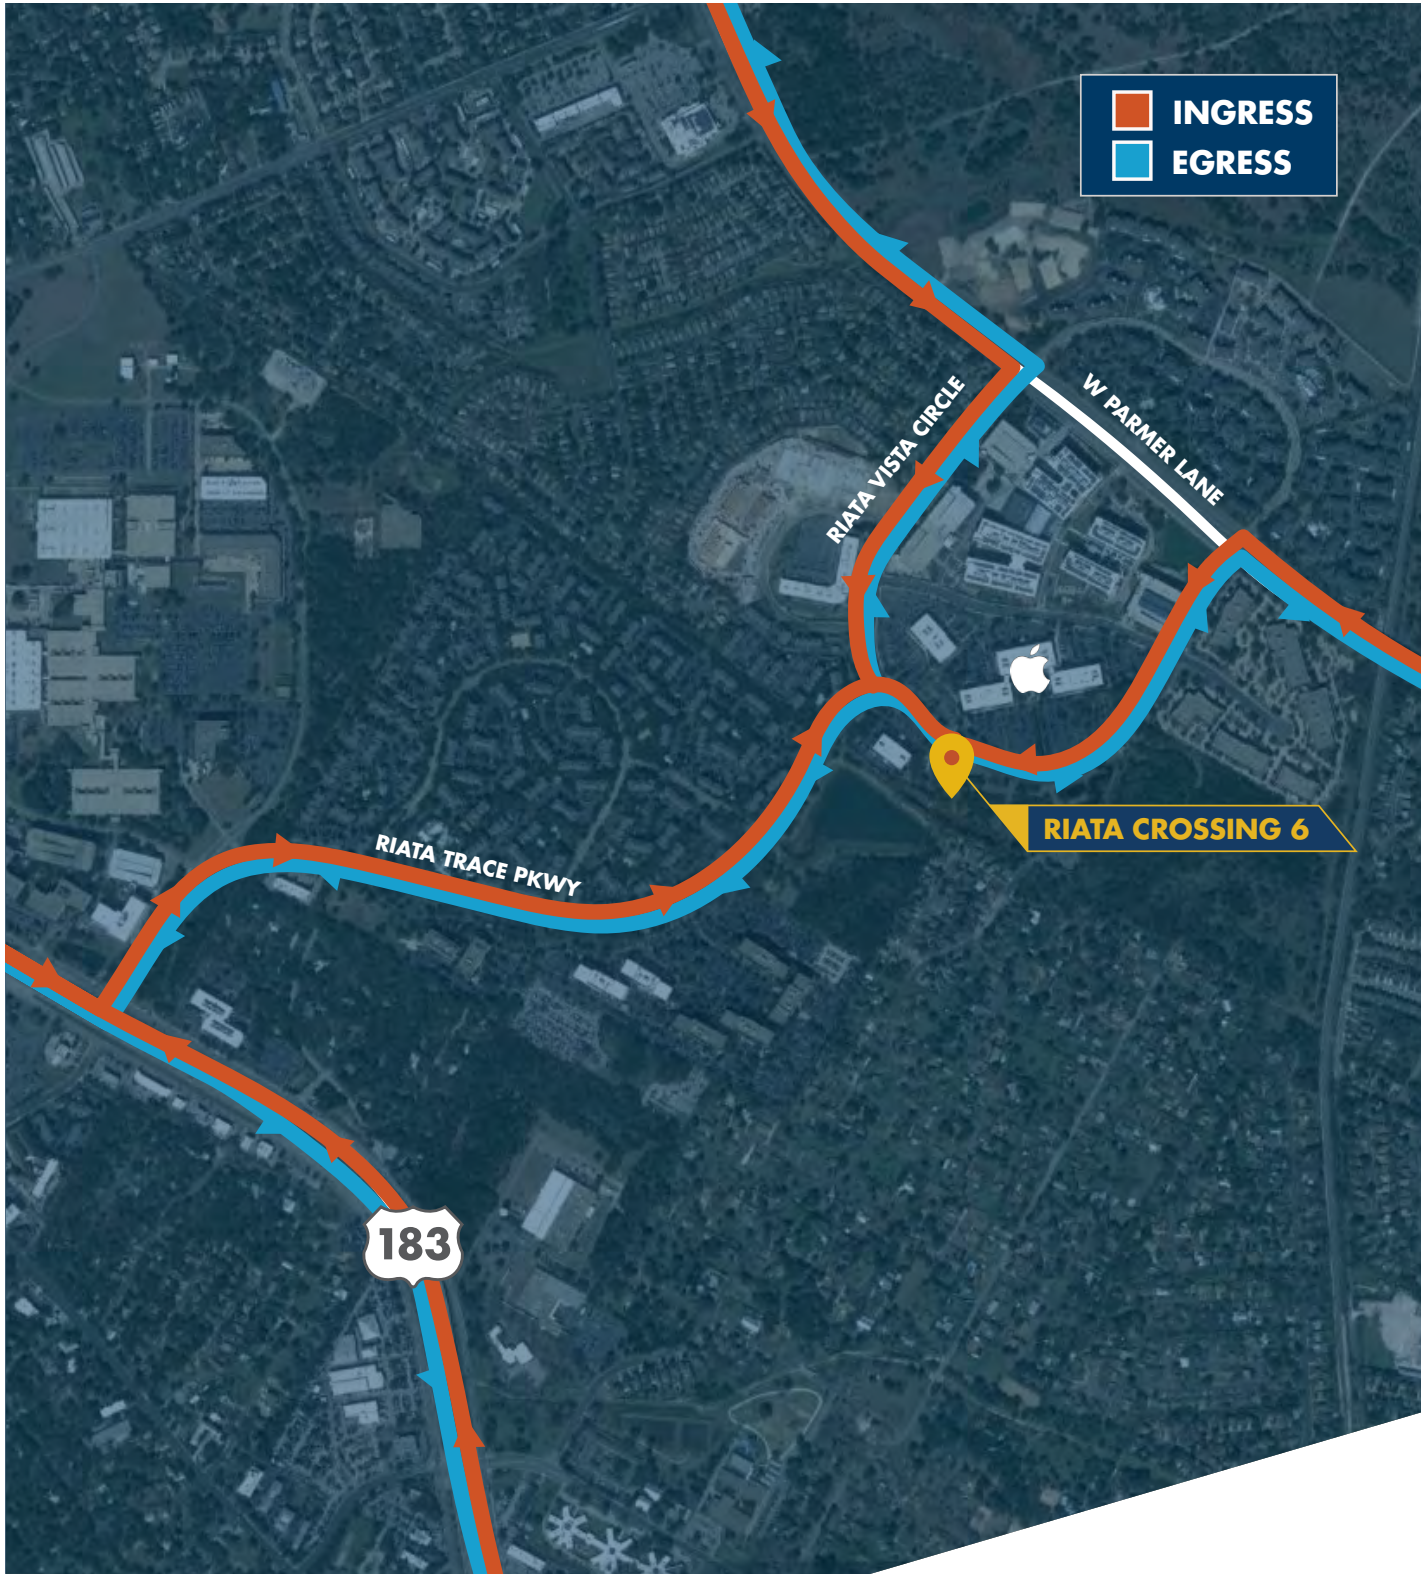

# FOR LEASE RIATA CROSSING 6

12544 RIATA VISTA CIRCLE • AUSTIN, TEXAS 78727

Located in Northwest Austin across from the Apple Campus, Riata Crossing 6 is a build-to-suit opportunity with great accessibility via US-183 and West Parmer Lane. This site can accommodate a two-story, 50,000 SF building and is located within Austin's Corporate Hub. The building is zoned LI for additional flexibility for tenants and features 5:1000 parking.

### Easy Accessibility

Accessible via US-183  
and West Parmer Lane

ACCESS TO  
**RIATA CROSSING 6**

# NEARBY AMENITIES