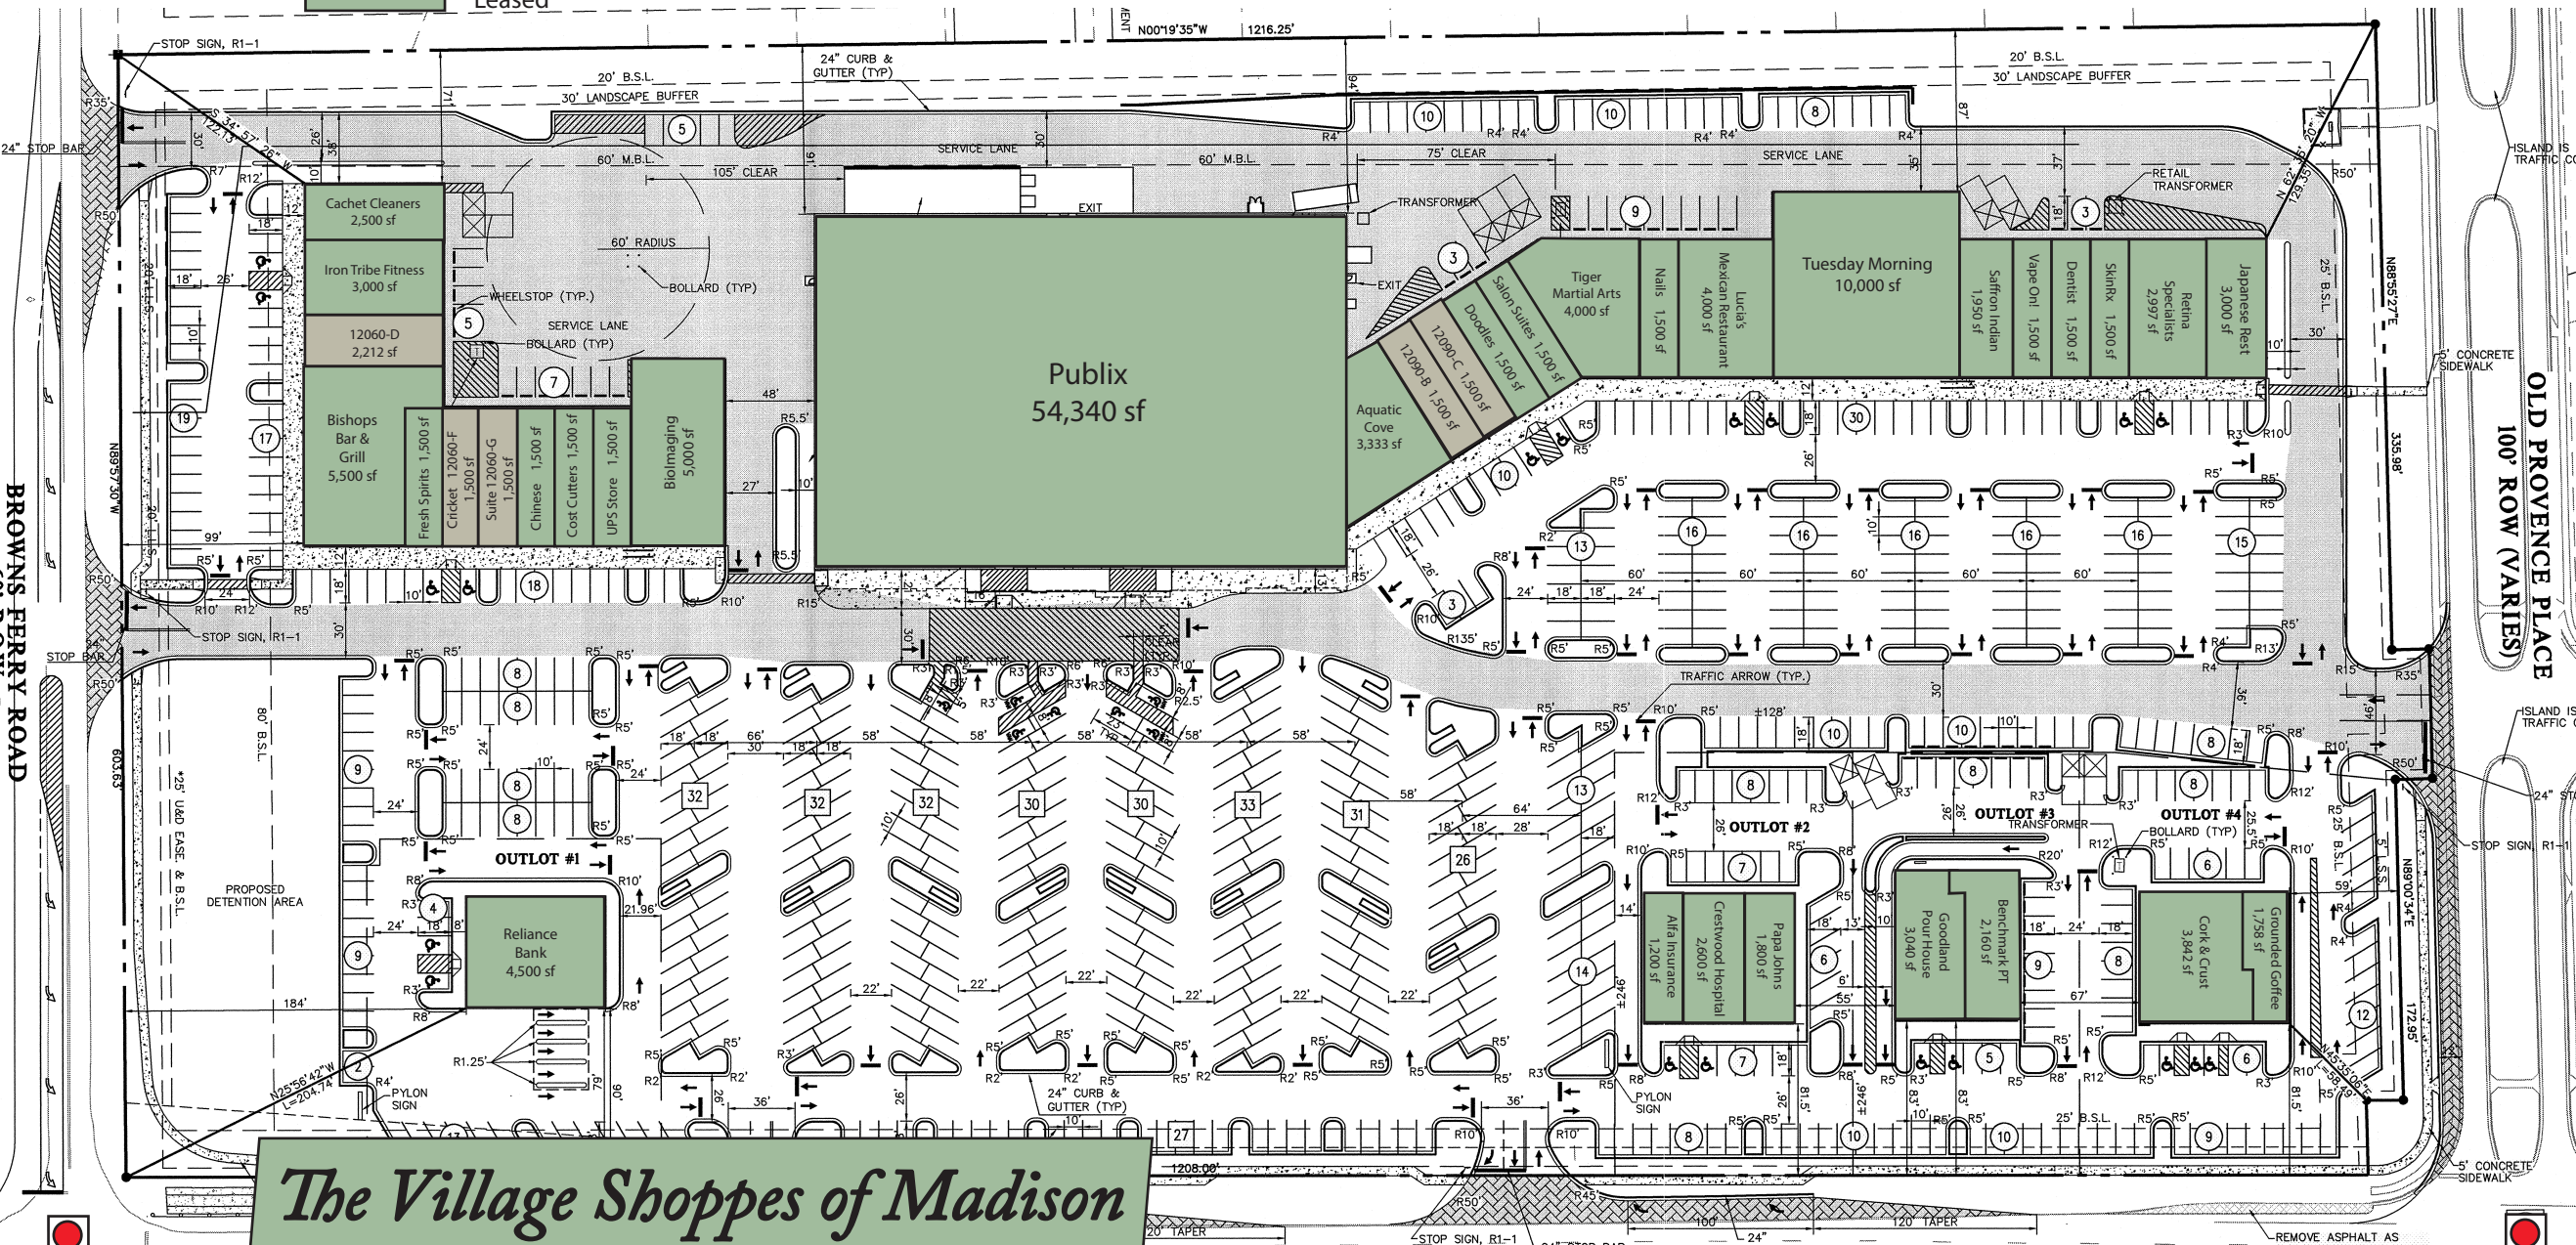

Available
Leased

The Village Shoppes of Madison

COUNTY LINE ROAD
120' R.O.W.

BROWNS FERRY ROAD
60' R.O.W.

OLD PROVENCE PLACE
100' ROW (VARIES)

REMOVE ASPHALT AS NECESSARY FOR PIPE INSTALLATION UP TO EDGE OF TRAVEL LANE