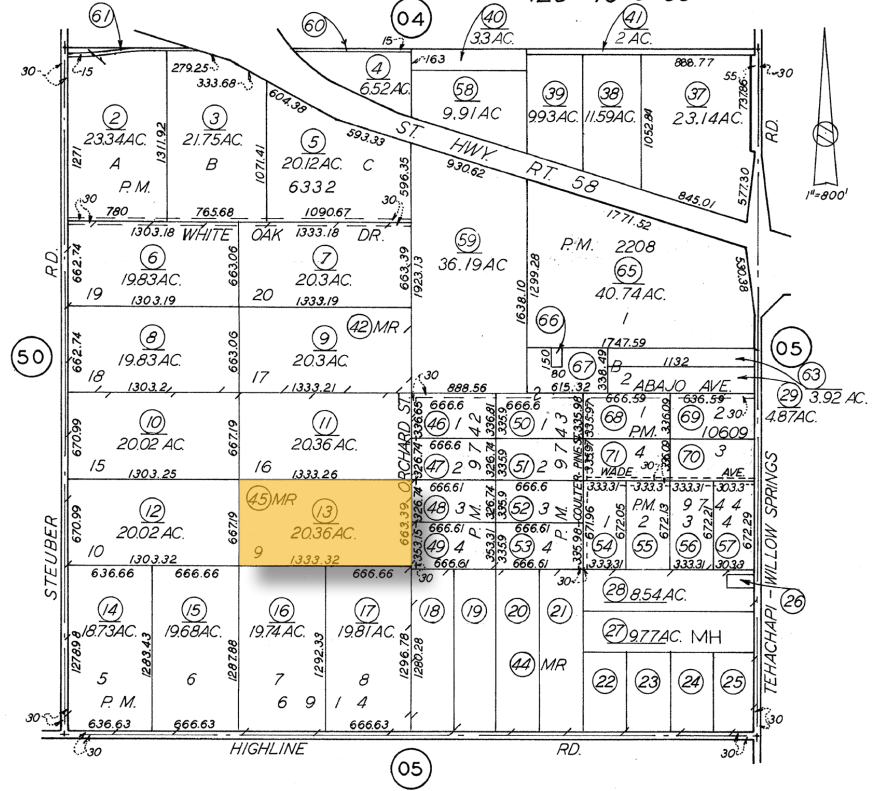

Land for Sale

20.36 Acres • Tehachapi, Ca

Assessor's Parcel Map: 223-510-13

223-51

SEC. 26 T.32S. R.33E.

SCHOOL DIST. 125-14 5-27 223-51
125-46 5-33

MH= For mobilhome A.P.N. see pg. 42

ASSESSORS MAP NO. 223-51.....
COUNTY OF KERN