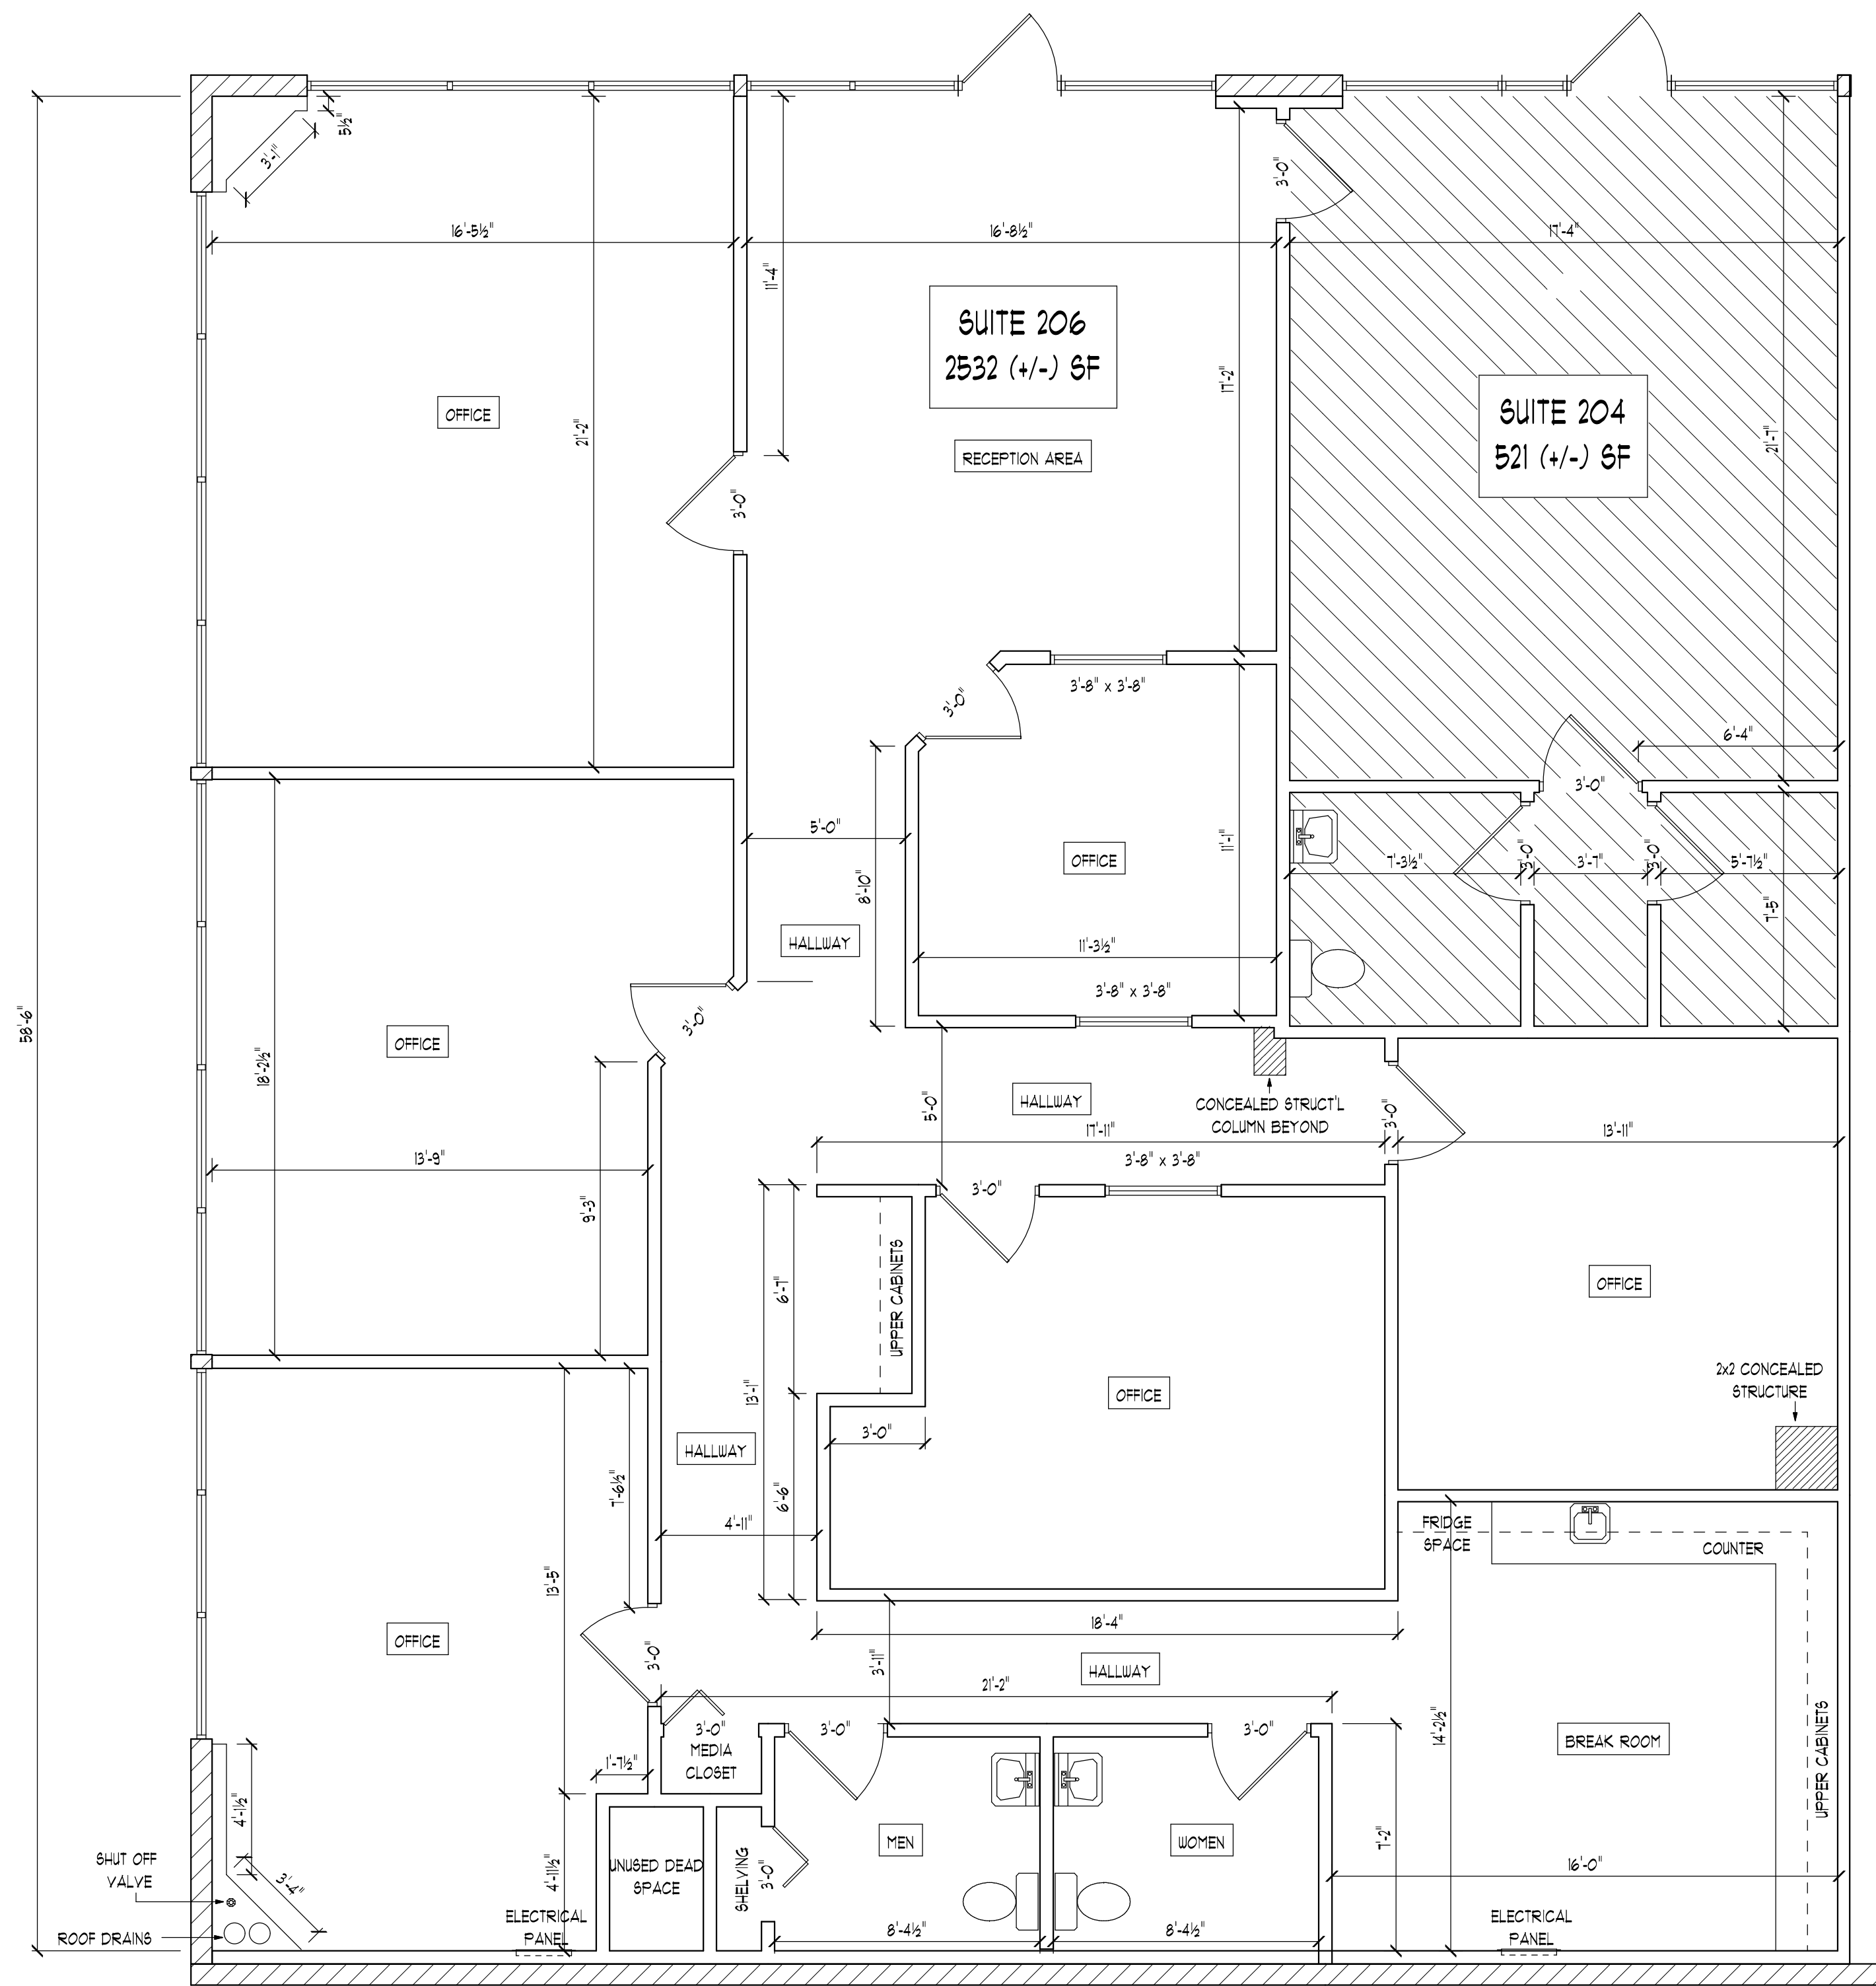

SUITE 204 & 206 AS-BUILT FLOOR PLAN
3084 (+/-) COMBINED SF - WITHOUT DIMENSIONS

SCALE - 1/4" = 1' - 0"

SUITE 204 & 206 AS-BUILT FLOOR PLAN
3084 (+/-) COMBINED SF

SCALE - 1/4" = 1' - 0"

REVISIONS

1	
2	
3	
4	
5	
6	
7	
8	
9	
10	
11	
12	
13	
14	
15	
16	
17	
18	
19	
20	
21	
22	
23	
24	
25	
26	
27	
28	
29	
30	
31	
32	
33	
34	
35	
36	
37	
38	
39	
40	
41	
42	
43	
44	
45	
46	
47	
48	
49	
50	

E. THUNDERBIRD SQUARE
 14202 N. Scottsdale Rd.
 Scottsdale, AZ 85254

SUITE 204 & 206 AS-BUILT
FLOOR PLAN

PREPARED BY:
 Harry Young
 Design & Drafting
 Design
 Drafting
 Mbl: (602) 909-8889
 www.HarryYoungDrafting.com

DRAWN BY:
 HARRY YOUNG

SCALE:
 1/4" = 1'-0"

DATE:
 12-13-16

SHEET NUMBER