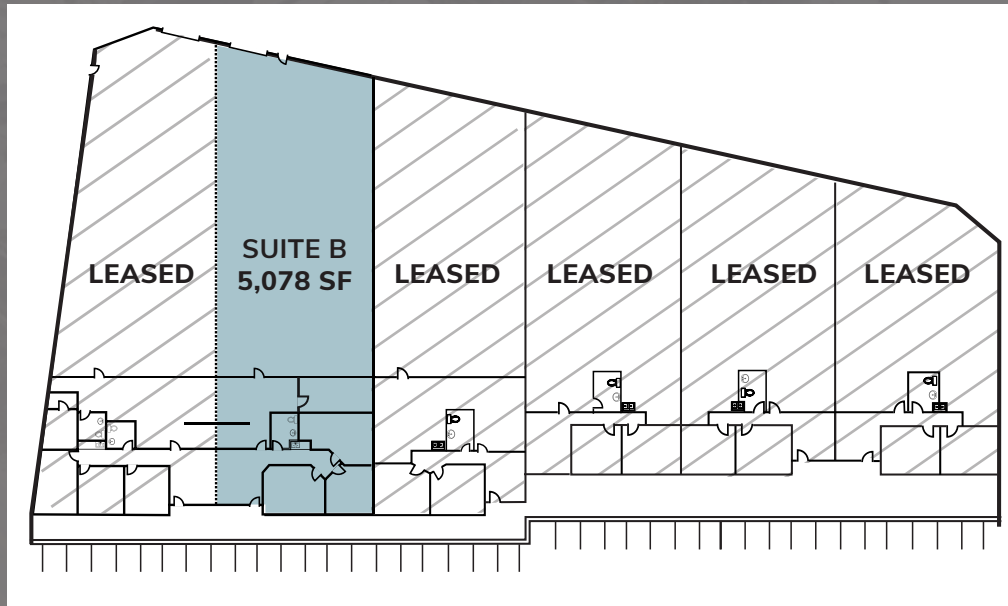

# PROPERTY HIGHLIGHTS

High image industrial building

Located a couple of blocks from Target and restaurants

Scenic location adjacent to canyon and open space trail

Clear Height 16' minimum

200 amps, 120/208v, 3 phase

# CANYON VISTA

1235 Activity Drive  
Vista, CA 92081

Location	Size	Suite Description	Base Rent/SF	Availability
Suite B	5,078 SF	Reception, 4 offices, large bullpen, restrooms & warehouse	\$1.07/SF MG + \$0.12/SF CAM Fee	Now - Call to Show