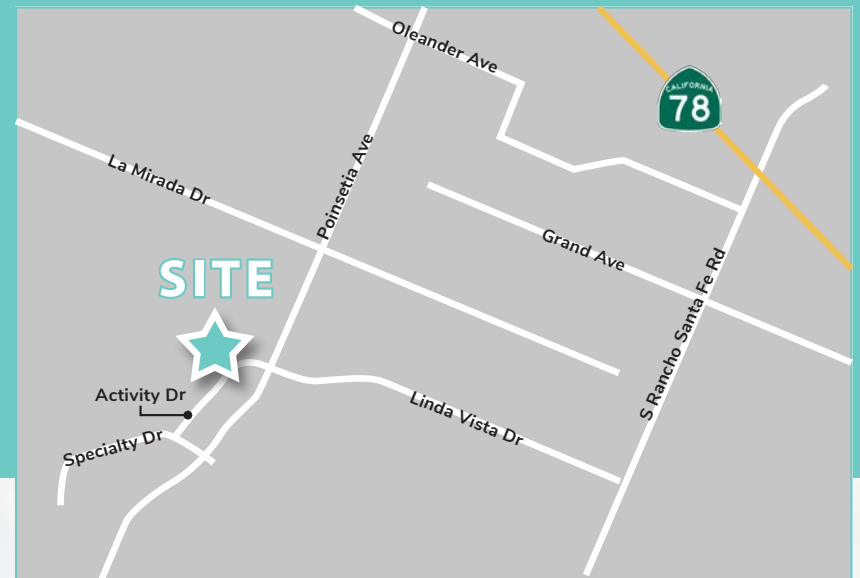

# PROPERTY HIGHLIGHTS

High image industrial building

Located a couple of blocks from Target and restaurants

Scenic location adjacent to canyon and open space trail

Clear Height 16' minimum

200 amps, 120/208v, 3 phase

Drive around truck access

2.3/1,000 parking

10' x 12' grade level loading

DANIEL KNOKE  
760.929.7836  
dknoke@lee-associates.com  
DRE #01215373

PETER MERZ  
760.448.1362  
pmerz@lee-associates.com  
DRE #01269042

# CANYON VISTA

1235 Activity Drive  
Vista, CA 92081

OCEANSIDE

VISTA

CARLSBAD

El Camino Real

Palomar Airport Rd

1235