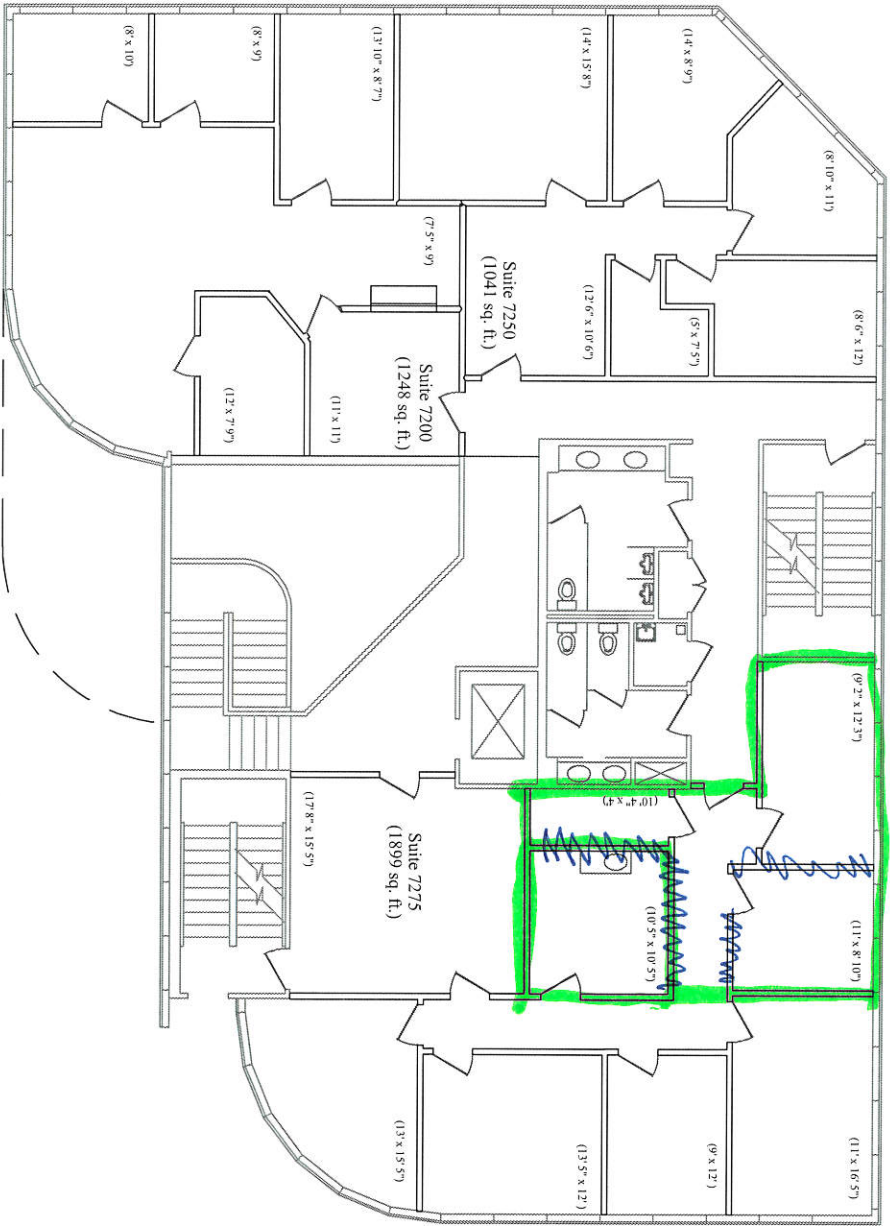

The Vistas Office Park
4242 Medical Drive
San Antonio, Texas 78229

Building 7 - Second Floor Space Plan
Scale: 1/4" = 1'-0"