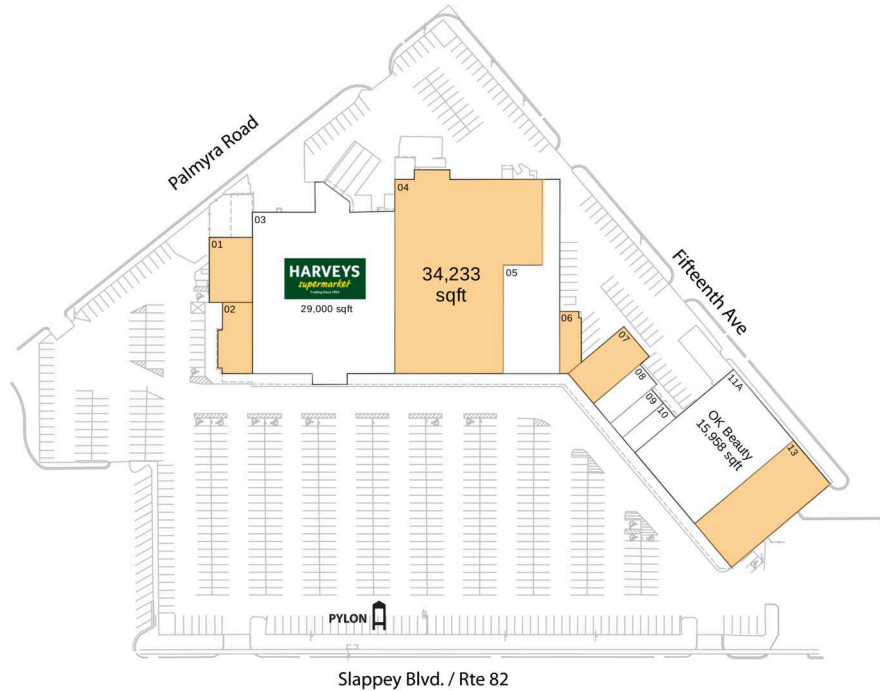

## Demographics

	1 Mile	3 Mile	5 Mile
	4,921	38,986	82,192
	2,226	16,367	31,647
	\$51,235	\$54,000	\$54,932

Anchored by Harveys Supermarkets

Positioned at the heavily trafficked intersection of Slappey Blvd and Palmyra Rd with 37,000+ vehicles daily

# Albany Plaza

Albany, GA

31.6074, -84.1757

2310 North Slappey Boulevard | Albany, GA 31701

## Available Space

01	3,757 SF
02	3,080 SF
04	34,233 SF
06	1,668 SF
07	3,652 SF
13	9,702 SF

## Current Retailers

03	Harveys Supermarkets	29,000 SF
05	Twisted Timber	8,193 SF
08	Friendly Nails And Spa	1,960 SF
09	China Garden	1,579 SF
10	Northside Barber Shop	1,387 SF
11A	OK Beauty	15,958 SF

5164