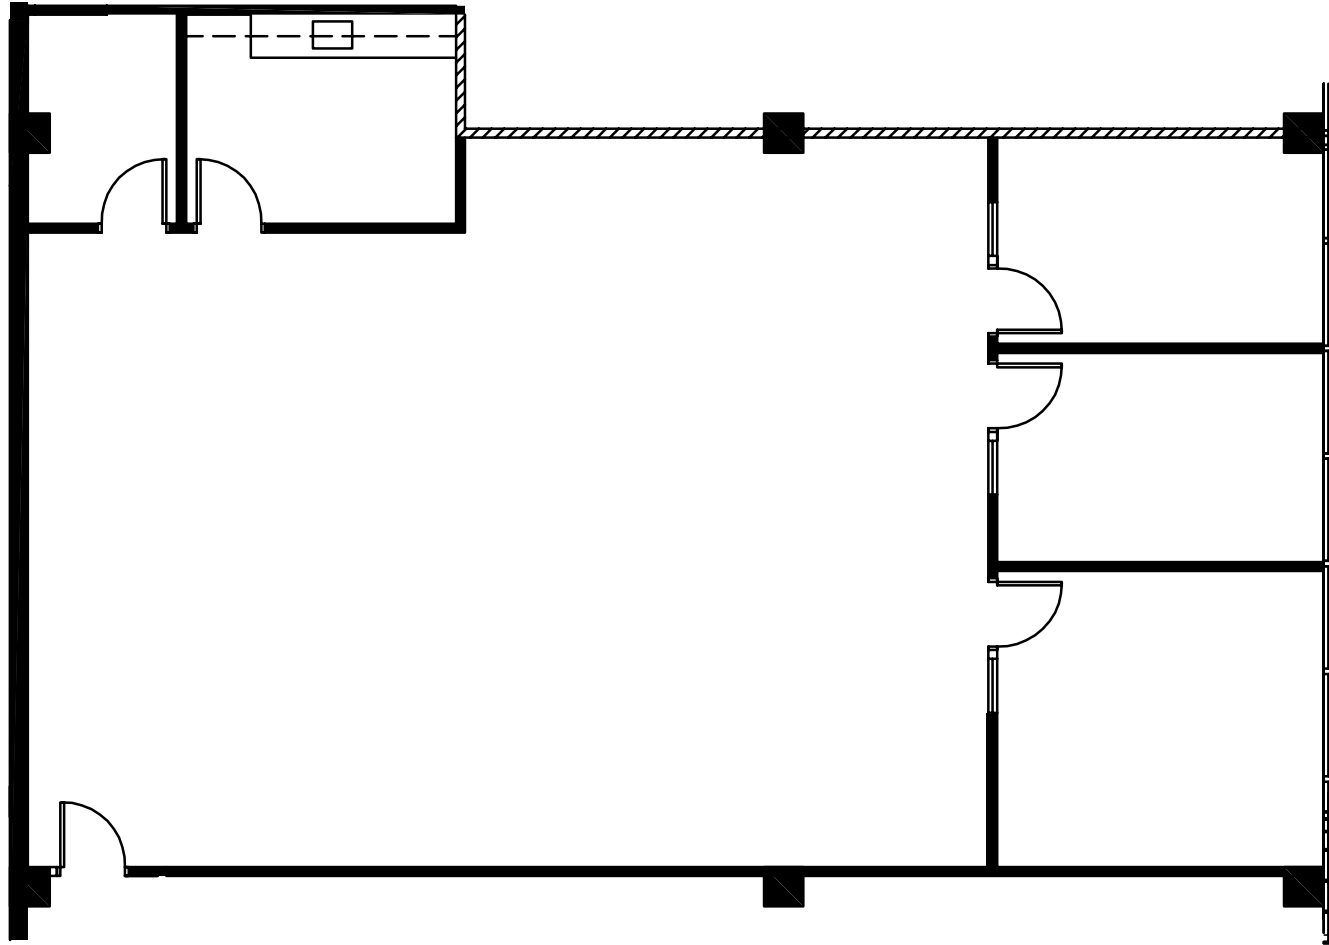

ALGONQUIN
ROLLING MEADOWS, IL

Suite 1030
2,559 rsf

ALAN RAPHAELI
847.330.1300
araphaeli@marcrealty.com

Exceptional Value
Remarkable Locations