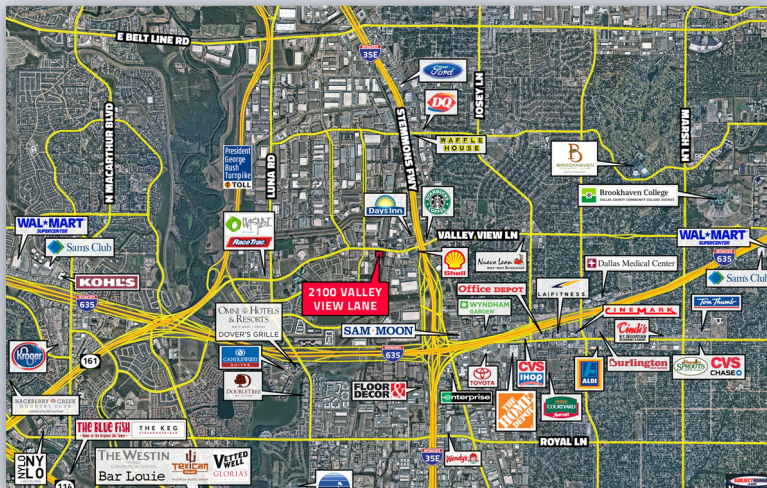

Suite 310
2,088 RSF