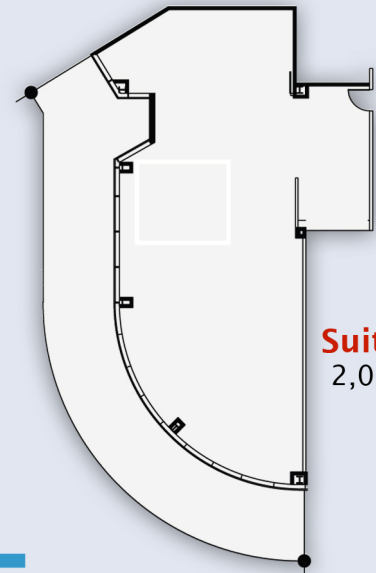

Suite 425
442 RSF

Suite 310
2,088 RSF