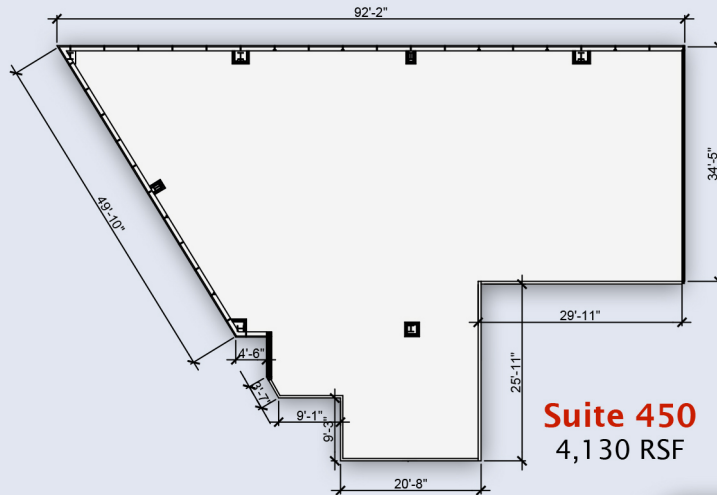

BRAND NEW! Move-in ready suites

Kolby Dickerson, 214-534-1599
kdickerson@txreproperties.com
Sam Davis, 214-684-7197
sdavis@txreproperties.com
leasing@txreproperties.com
www.txreproperties.com

2100 Valley View Lane Farmers Branch, Texas 75234