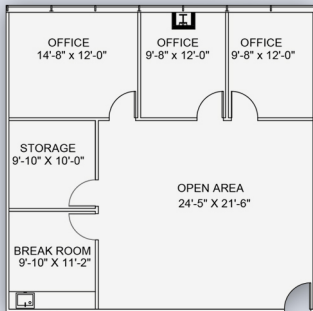

*CALL Kolby Dickerson 214-534-1599 kdickerson@txreproperties.com
Sam Davis 214-684-7197 sdavis@txreproperties.com*

2100 Valley View Lane Farmers Branch, Texas

BRAND NEW! Move-in ready suites

Suite 460
1,412 RSF