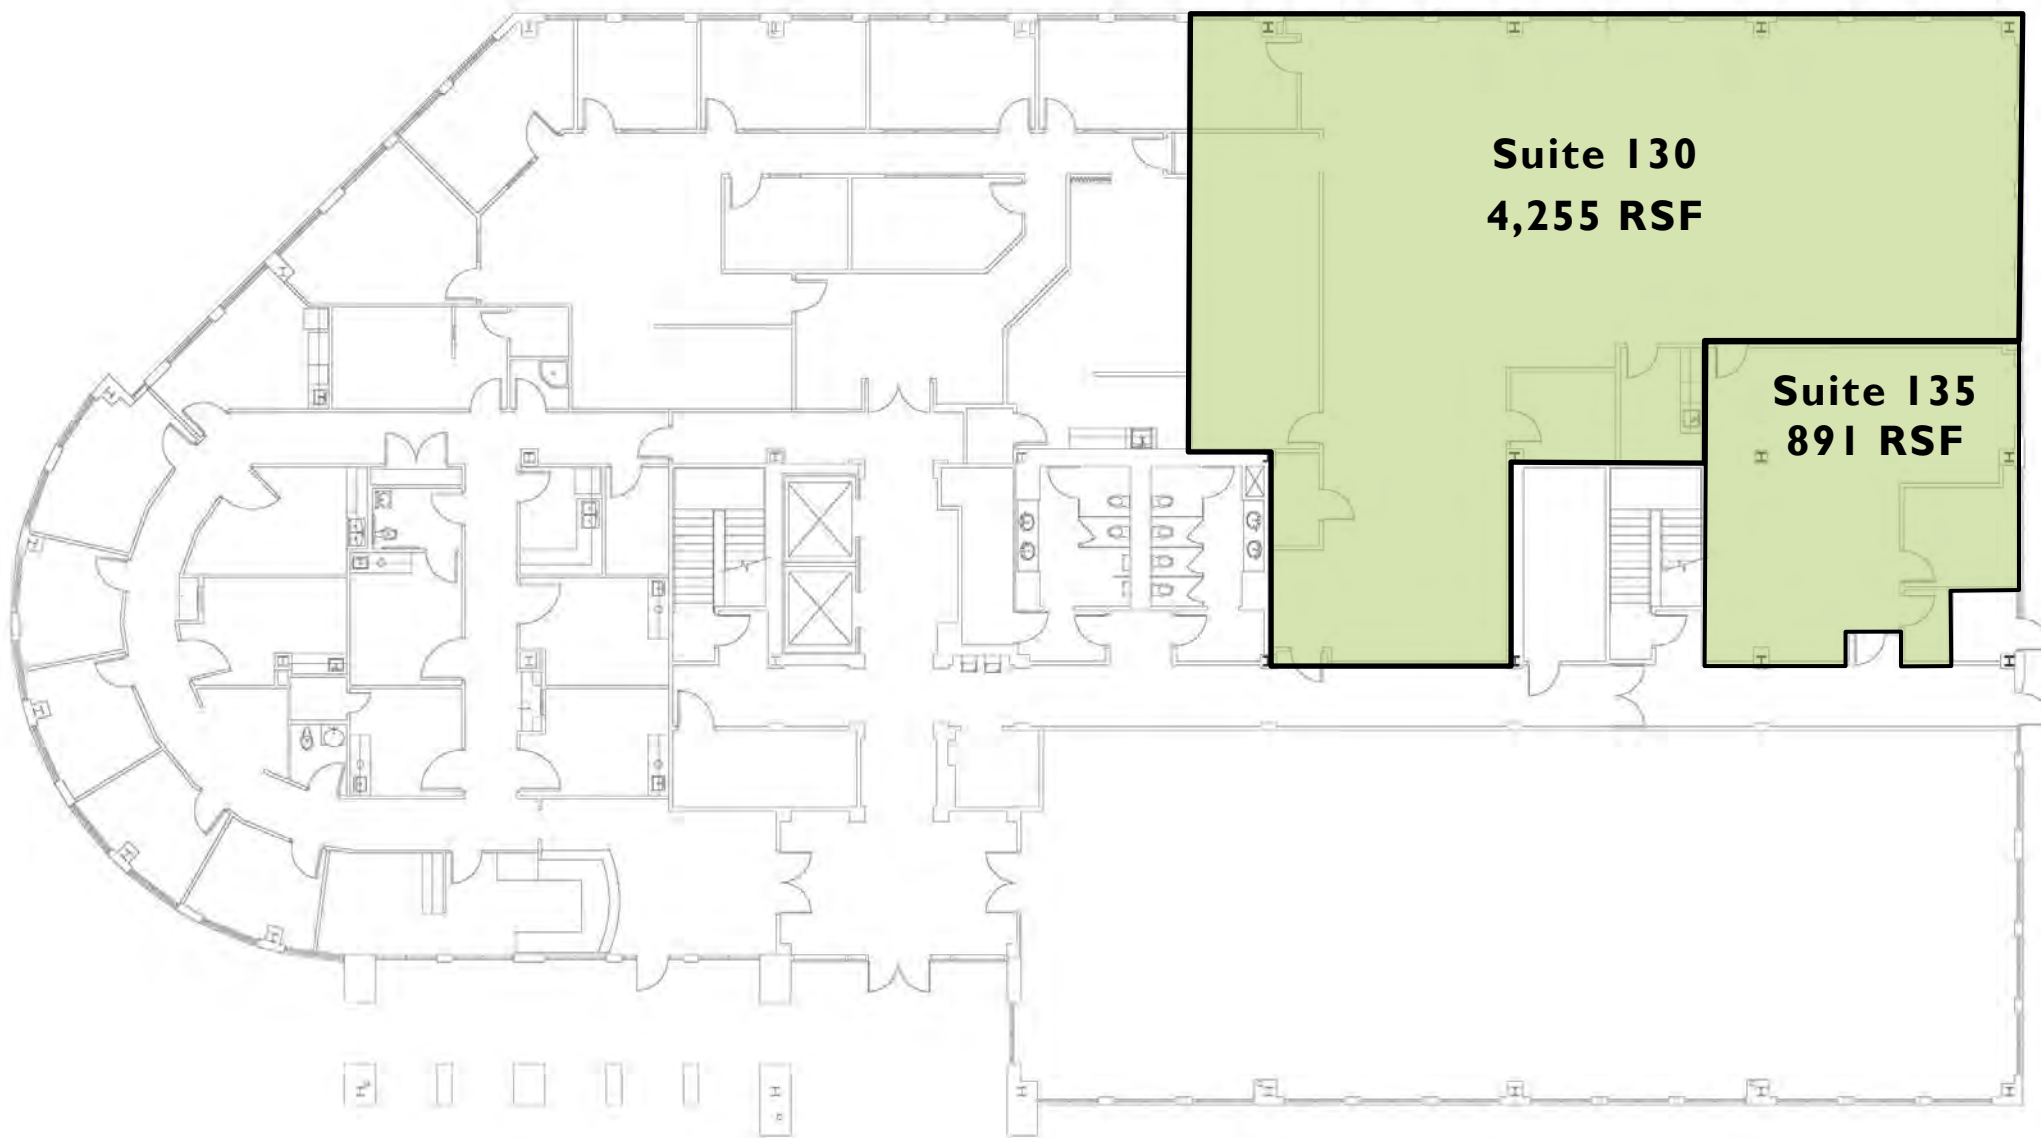

3 SOUTH EXECUTIVE PARK

6115 PARK SOUTH DRIVE • CHARLOTTE NC 28210

CLASS A OFFICE IN A PRIME SOUTHPARK LOCATION

AVAILABLE TO LEASE:

1ST FLOOR

SUITE 135:	891 RSF
SUITE 130:	4,255 RSF
COMBINED:	5,146 RSF

3RD FLOOR

DIVISIBLE:	UP TO 18,911 RSF
AVAILABLE:	1ST QTR 2020
SIGNAGE:	MONUMENT AVAILABLE

FEATURING:

- ◆ Three-story Class A Office building
- ◆ Excellent location in the heart of SouthPark
- ◆ Exceptional natural light throughout
- ◆ Newly updated common area

Suite 130
4,255 RSF

Suite 135
891 RSF