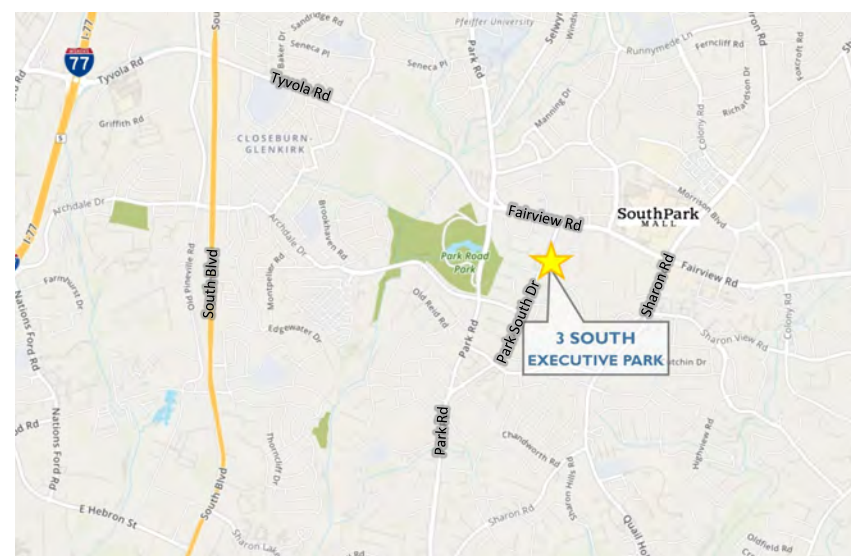

3 SOUTH EXECUTIVE PARK

6115 PARK SOUTH DRIVE • CHARLOTTE NC 28210

CLASS A OFFICE IN A PRIME SOUTHPARK LOCATION

AVAILABLE TO LEASE:

1ST FLOOR

SUITE 135:	891 RSF
SUITE 130:	4,255 RSF
COMBINED:	5,146 RSF

3RD FLOOR

DIVISIBLE:	UP TO 18,911 RSF
AVAILABLE:	1ST QTR 2020
SIGNAGE:	MONUMENT AVAILABLE

FEATURING:

- ◆ Three-story Class A Office building
- ◆ Excellent location in the heart of SouthPark
- ◆ Exceptional natural light throughout
- ◆ Newly updated common area