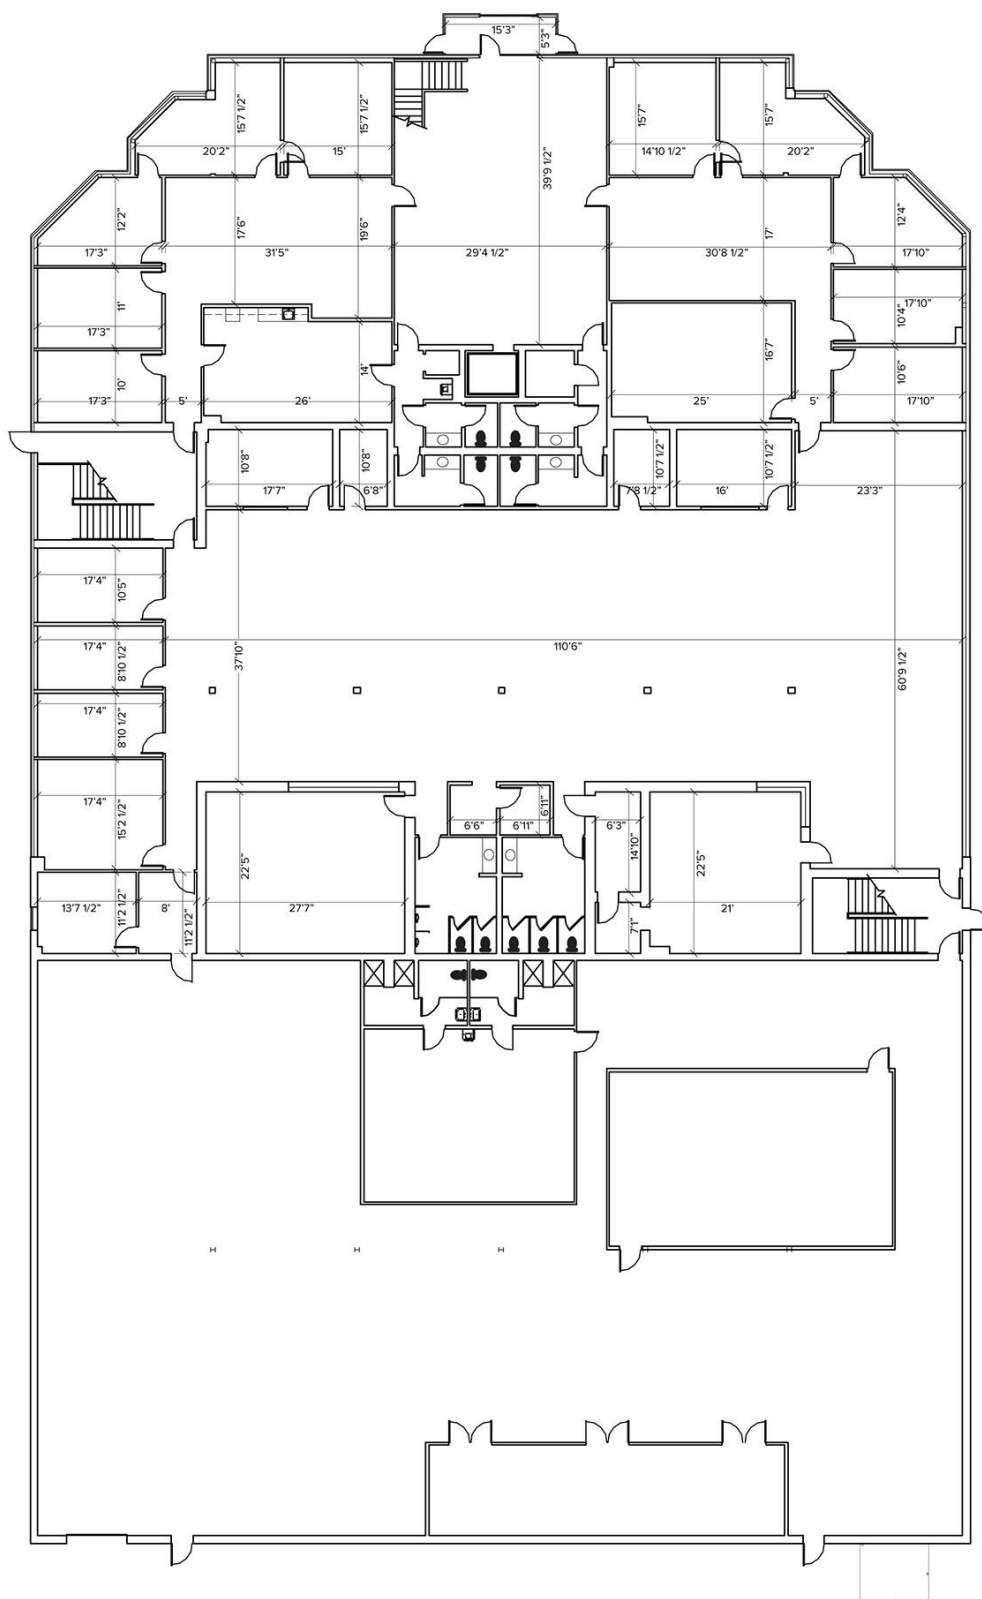

Hi-Tech For Sale or Lease

42,000
Square Feet
AVAILABLE

First Floor Plan

NORTH

For more information, please contact:

PAUL HOGE
(248) 948 0103
paulhoge@signatureassociates.com

GARY STEPHENS
(248) 948 0104
gstephens@signatureassociates.com