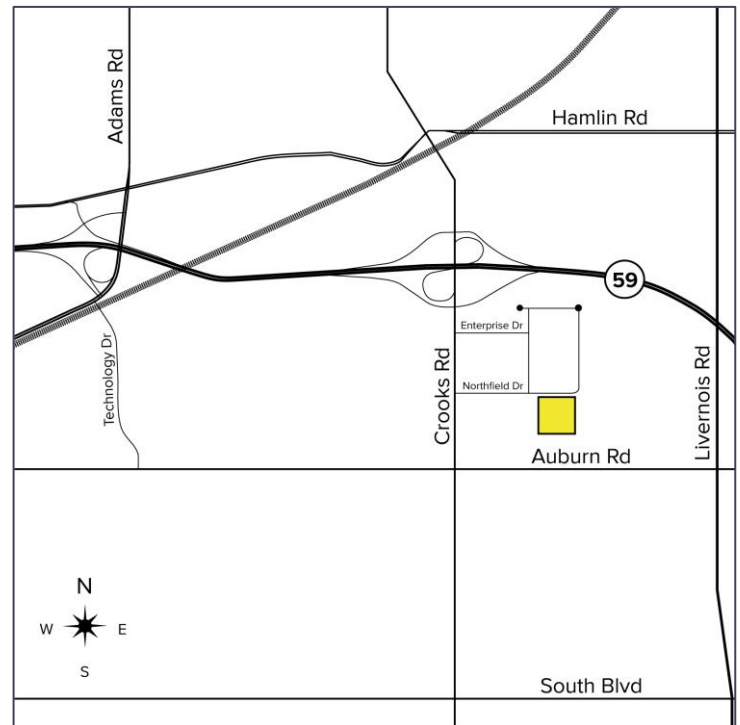

1757 NORTHFIELD DRIVE
ROCHESTER HILLS, MICHIGAN

HI-TECH FOR SALE OR LEASE
42,000 Square Feet Available

**SIGNATURE
ASSOCIATES**
KNOW SIGNATURE | KNOW RESULTS

WEBASTO

PROPERTY FEATURES

- 42,000 square feet available
- 31,600 square feet of office
- 20' clear height
- (1) 10x12 grade level door
- Zoned REC-W
- Ideal for R&D, Engineering or Technical Training
- Permitted uses include Medical Office & Medical Clinic
- One month free rent for every two years of a lease
- Two-story lobby has marble floors, central skylight and elevator
- Conference room w/kitchen and workout gym
- Lease Rate: \$8.95/sq.ft. NNN
- Sale Price: \$4,308,350 (\$102.58/sq.ft.)