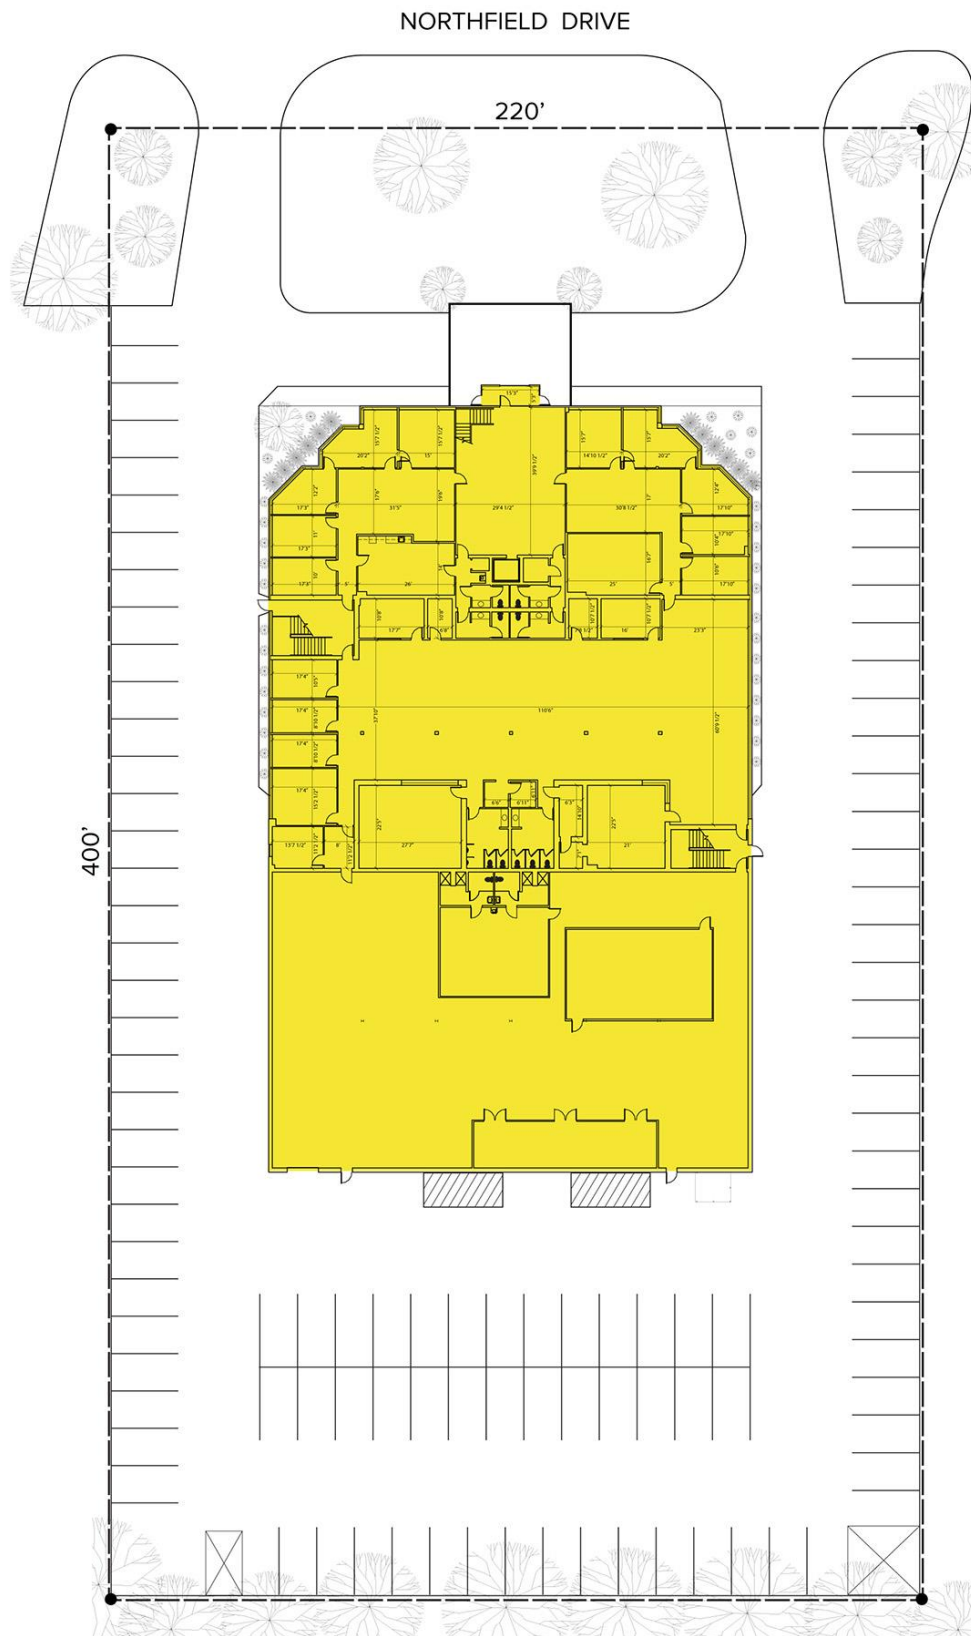

1757 Northfield Drive – Rochester Hills, Michigan

Hi-Tech For Sale or Lease

42,000
Square Feet
AVAILABLE

Site Plan

For more information, please contact:

PAUL HOGE
(248) 948 0103

paulhoge@signatureassociates.com

GARY STEPHENS
(248) 948 0104

gstephens@signatureassociates.com

SIGNATURE ASSOCIATES
One Towne Square, Suite 1200
Southfield, MI 48076
www.signatureassociates.com