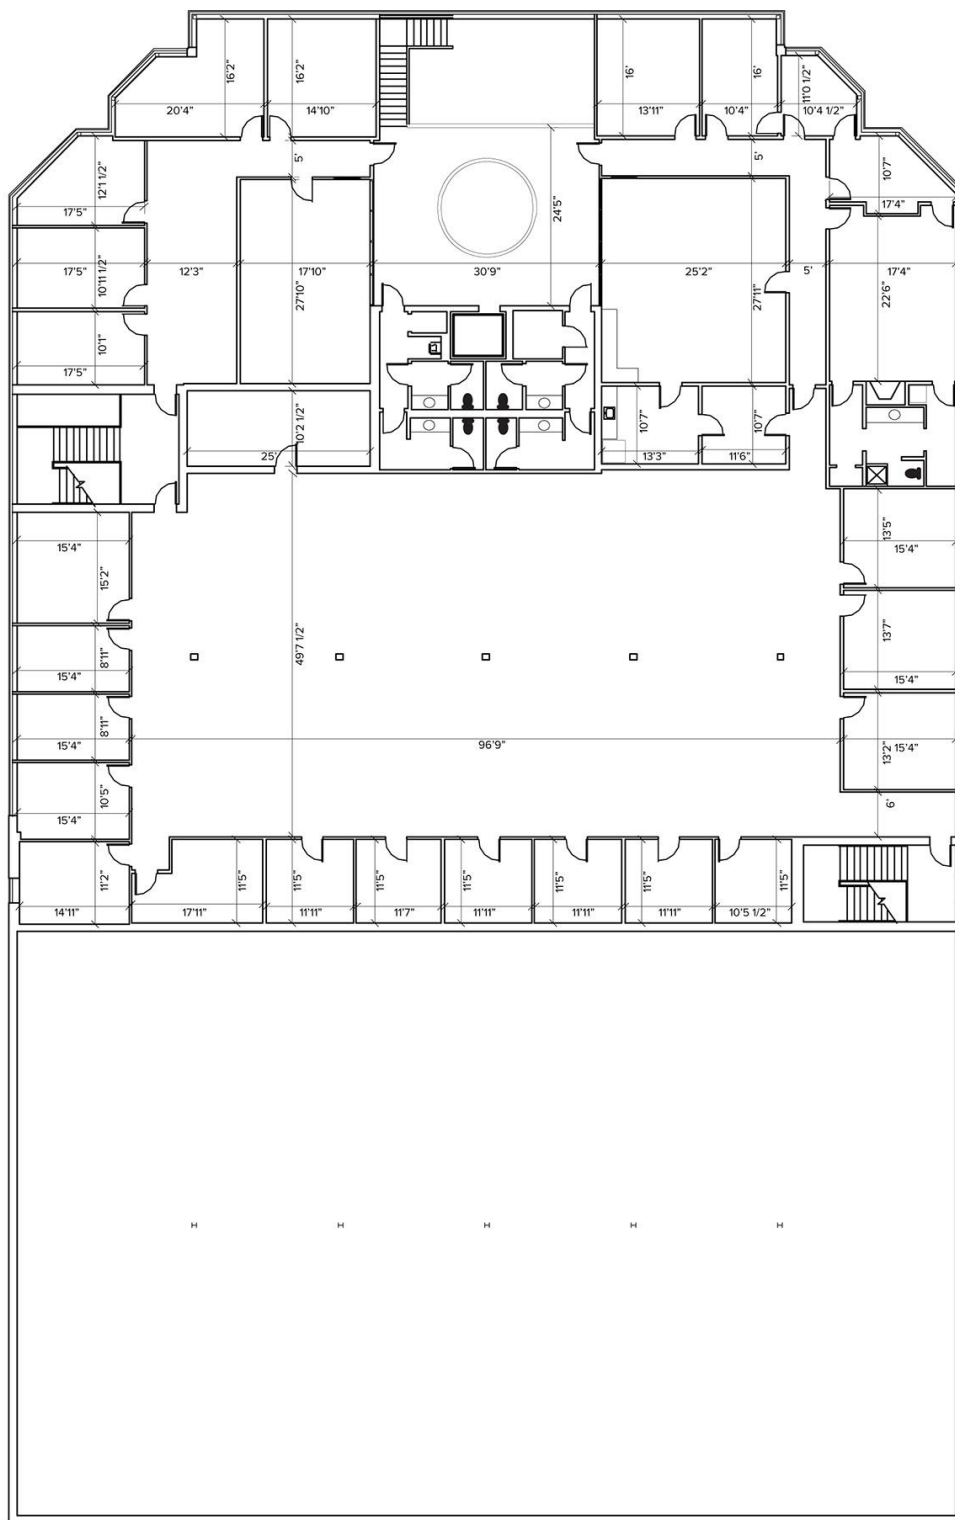

1757 Northfield Drive – Rochester Hills, Michigan

Hi-Tech For Sale or Lease

42,000
Square Feet
AVAILABLE

Second Floor Plan

NORTH

For more information, please contact:

PAUL HOGE
(248) 948 0103
paulhoge@signatureassociates.com

GARY STEPHENS
(248) 948 0104
gstephens@signatureassociates.com

SIGNATURE ASSOCIATES
One Towne Square, Suite 1200
Southfield, MI 48076
www.signatureassociates.com