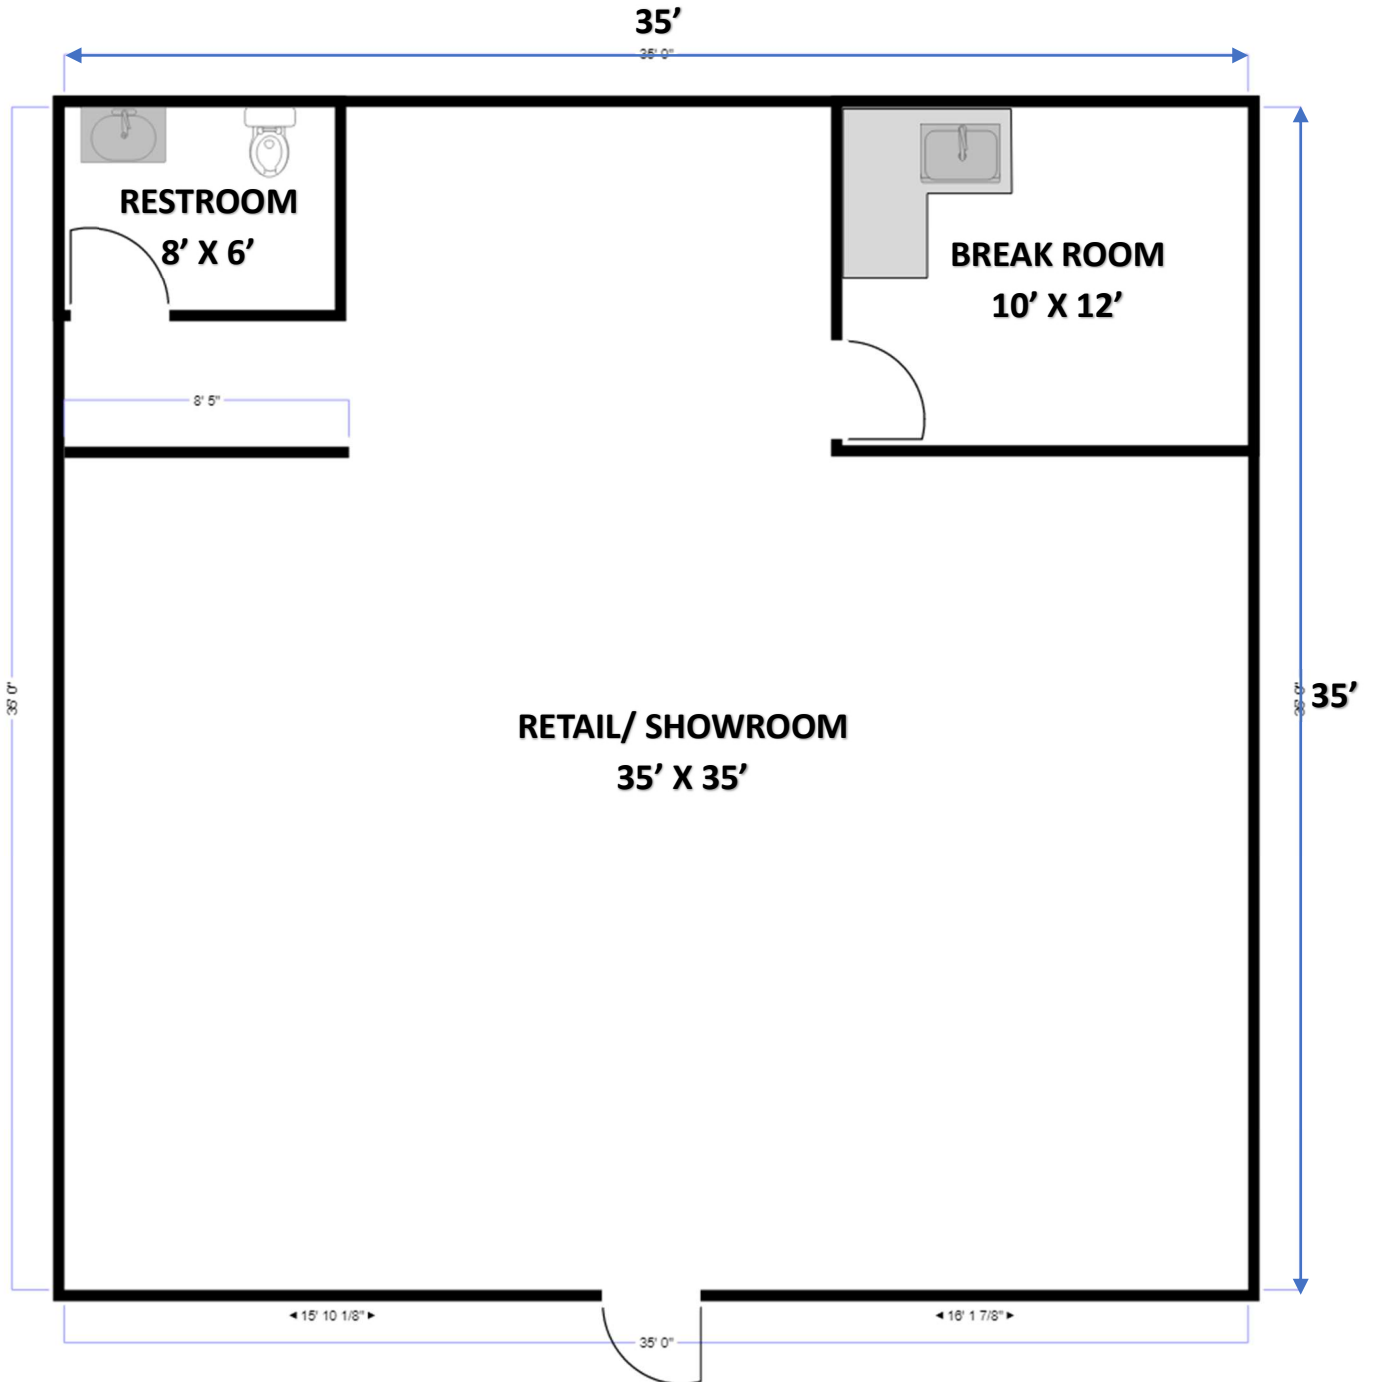

KAREN PLAZA

2810 Louetta Rd., Retail Suite 1 Spring, Texas 77388
(approximately 1,225 SF)

ALL MEASUREMENTS ARE APPROXIMATE