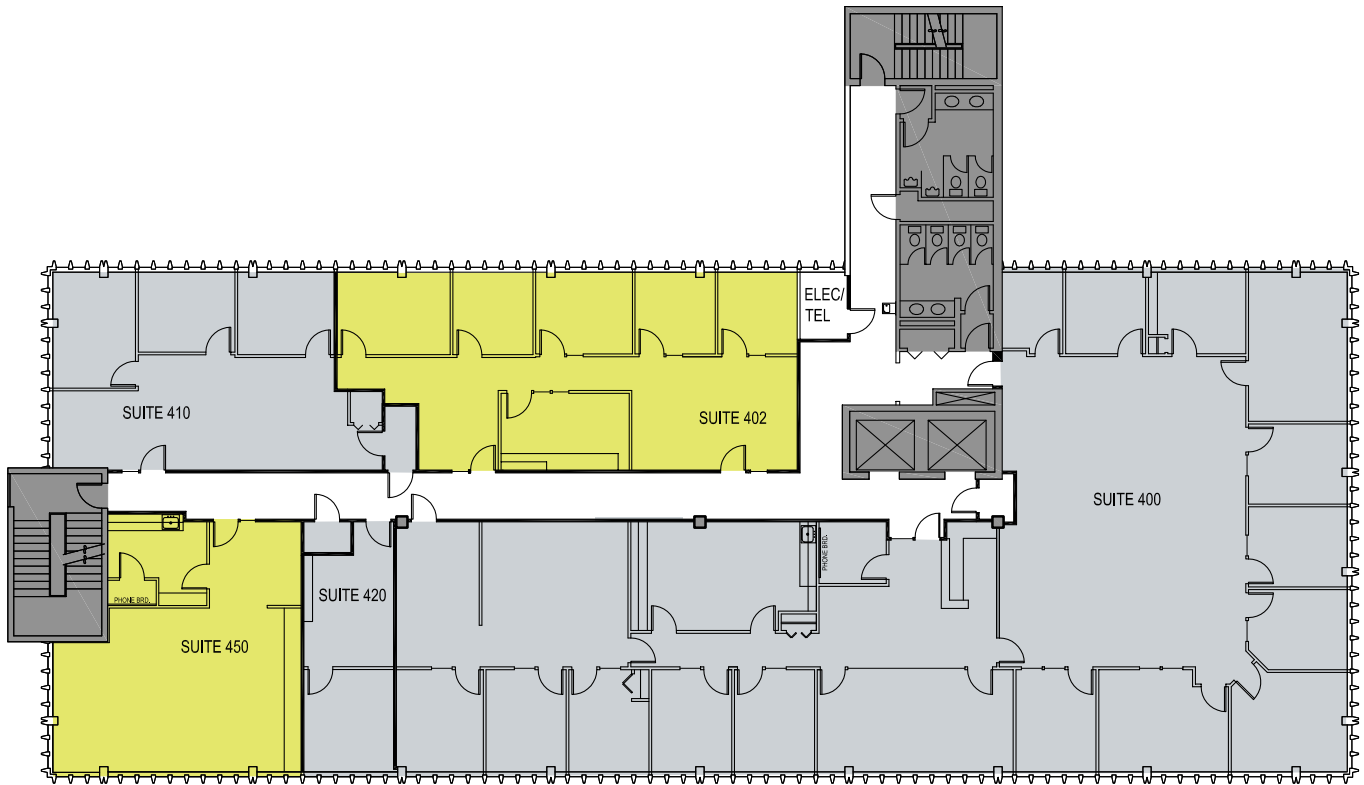

## Fourth Floor

Suite	Size	Comments
Suite 402	1,621 RSF	Five private offices, reception, workroom and open work area.
Suite 450	1,080 RSF	Open space with kitchenette / workroom.

Available  
 Leased