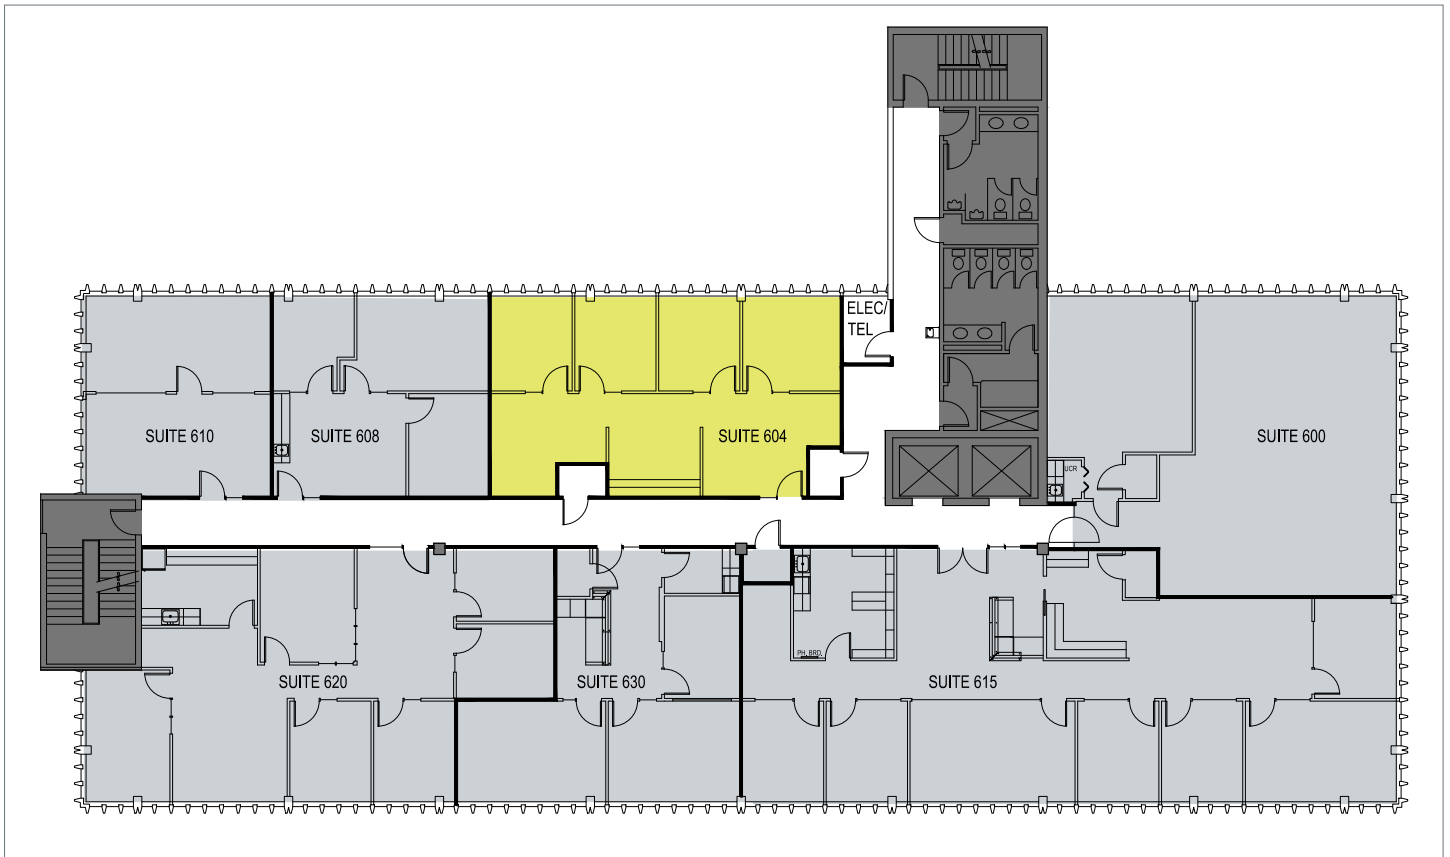

WASHINGTON FEDERAL CENTER

400 108th Ave NE | Bellevue, WA 98004

Sixth Floor

Suite	Size	Comments
Suite 604	1,259 RSF	Four private offices, kitchenette / workroom and open area. Available now.

- Available
- Leased

For more information, please contact:

Ellen Post
epost@wallaceproperties.com
425-455-9976

The information contained herein has been obtained from sources deemed reliable but is not guaranteed.