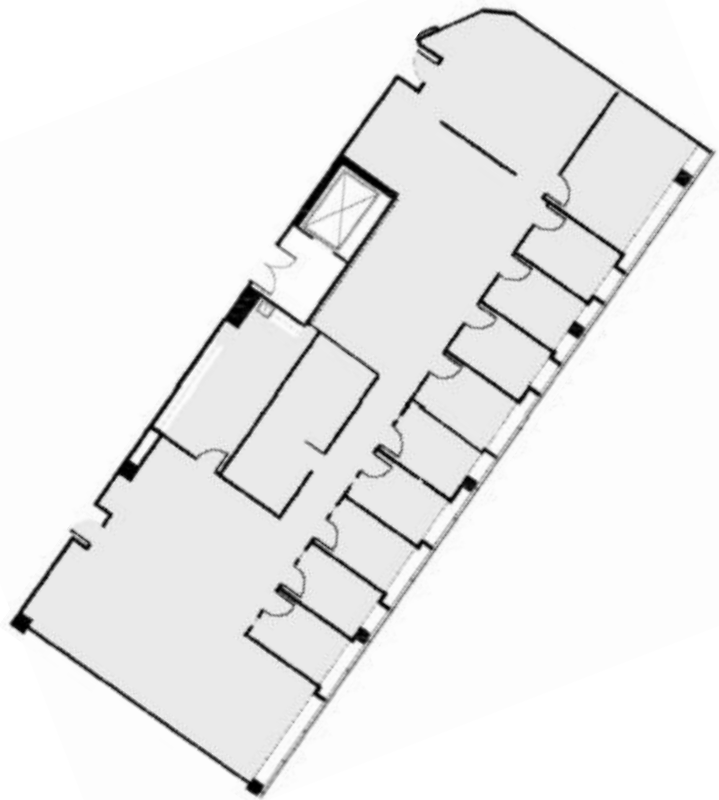

## SUITE DETAILS

Suite	E203/W213
Sq. Ft.	4,766
Floor	2
View	Courtyard
Entrances	2
Reception	0
Conference Room	1
Offices	9
Kitchen	1
Bullpen	2
Storage Closet	1
Electrical Room	0
Server Room	0
Supplemental HVAC	N