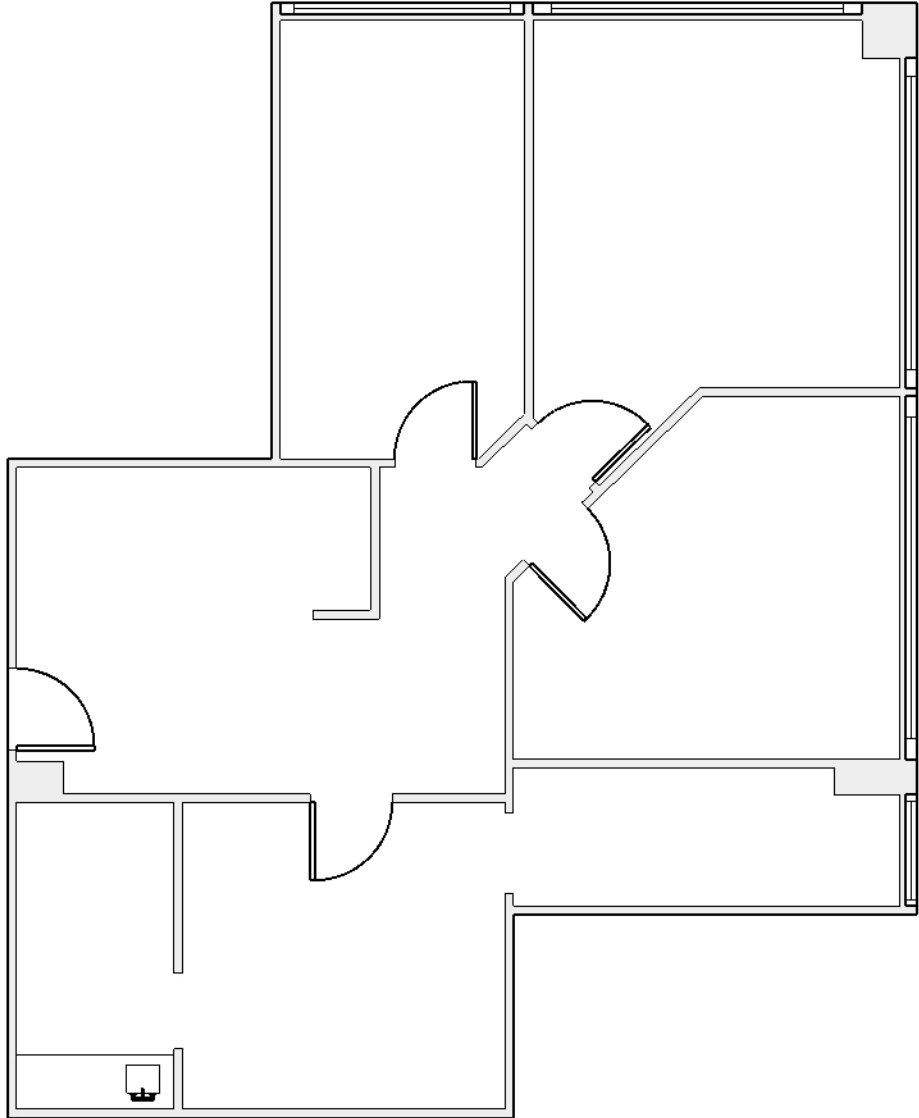

# ONE FOREST CENTRE

11615 FOREST CENTRAL DR  
DALLAS, 75243

2ND FLOOR

**SUITE 206**

RSF: 1363  
12/31/2021

**CLOISTER PROPERTIES LLC**

LEASING CONTACT:  
(682)-407-2836  
[WWW.ONEFORESTCENTRE.COM](http://WWW.ONEFORESTCENTRE.COM)