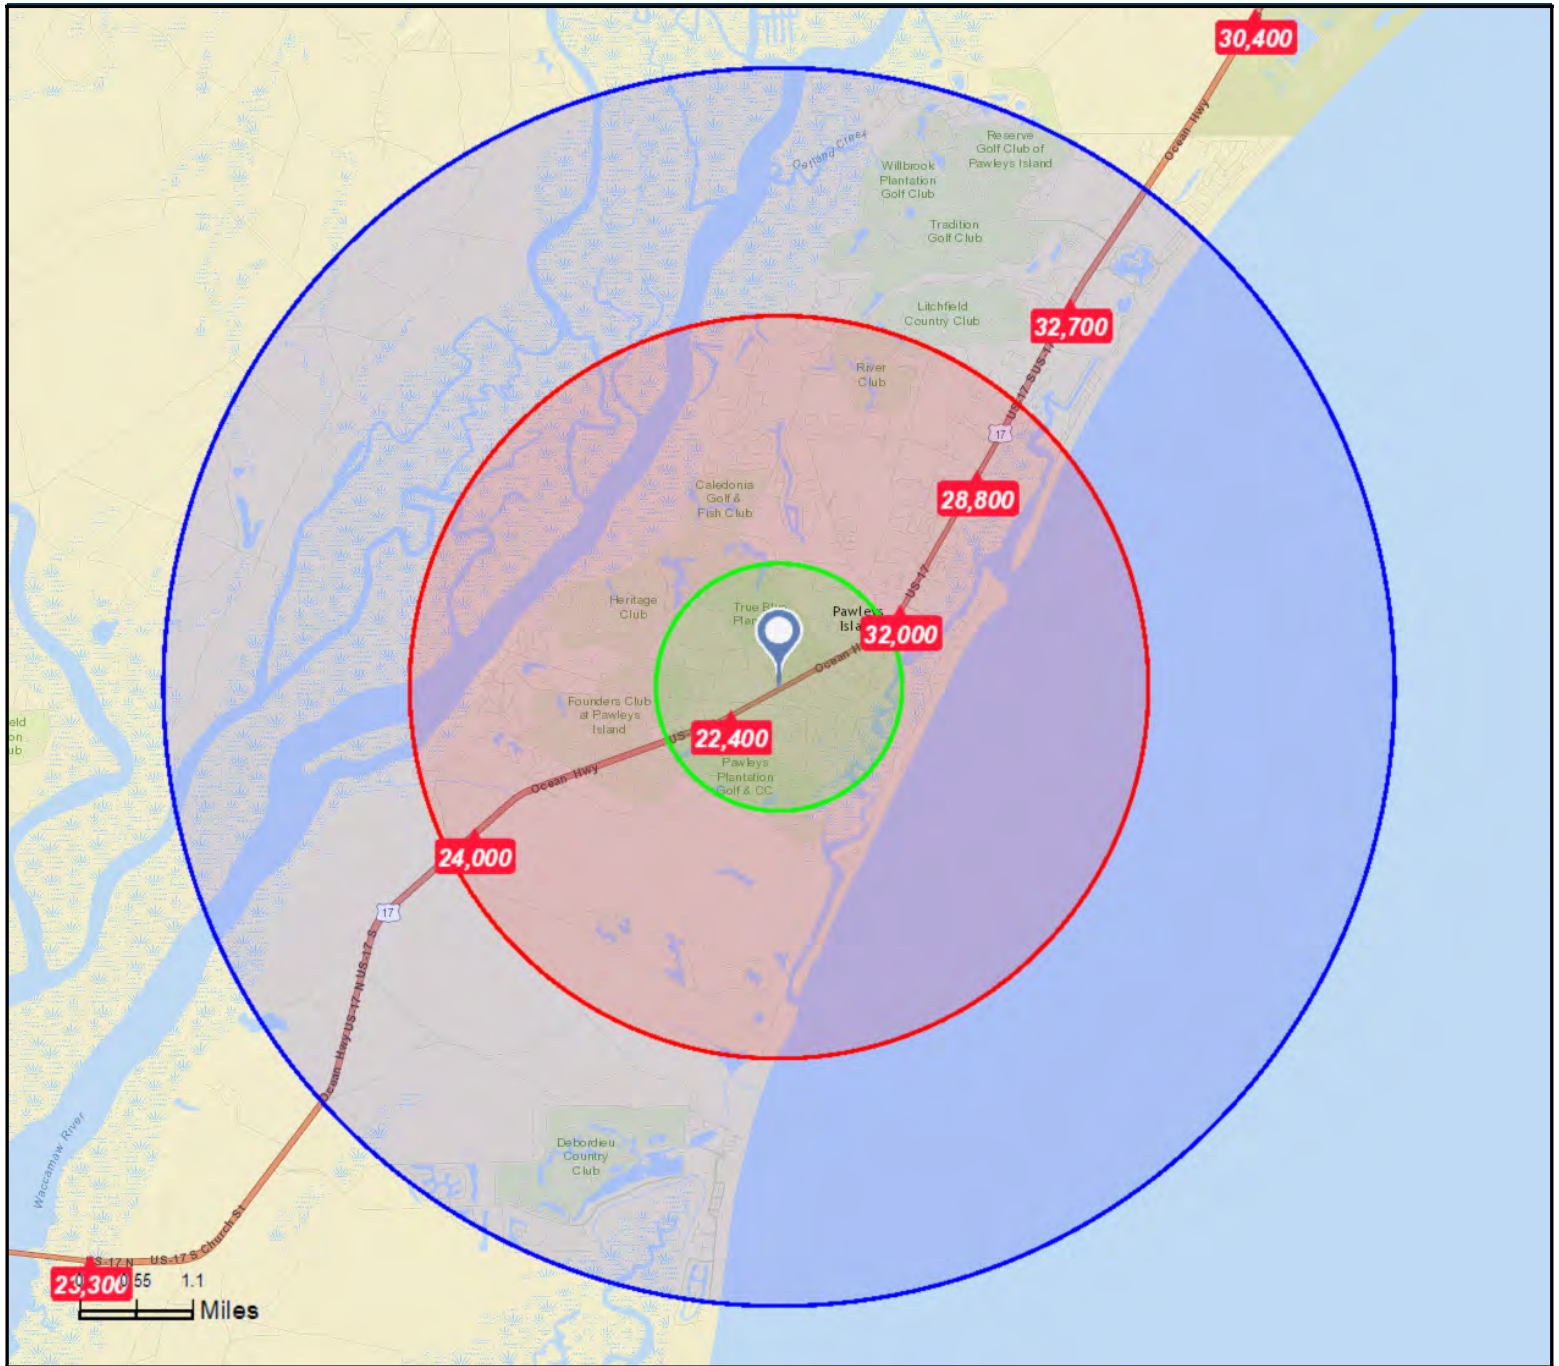

# Traffic Count Map

9462 Ocean Hwy, Pawleys Island, South Carolina, 29585 2  
 9462 Ocean Hwy, Pawleys Island, South Carolina, 29585  
 Rings: 1, 3, 5 mile radii

Prepared by Esri  
 Latitude: 33.43167  
 Longitude: -79.14268

- Average Daily Traffic Volume**
- ▲ Up to 6,000 vehicles per day
  - ▲ 6,001 - 15,000
  - ▲ 15,001 - 30,000
  - ▲ 30,001 - 50,000
  - ▲ 50,001 - 100,000
  - ▲ More than 100,000 per day

Source: ©2015 Market Planning Solutions, Inc.