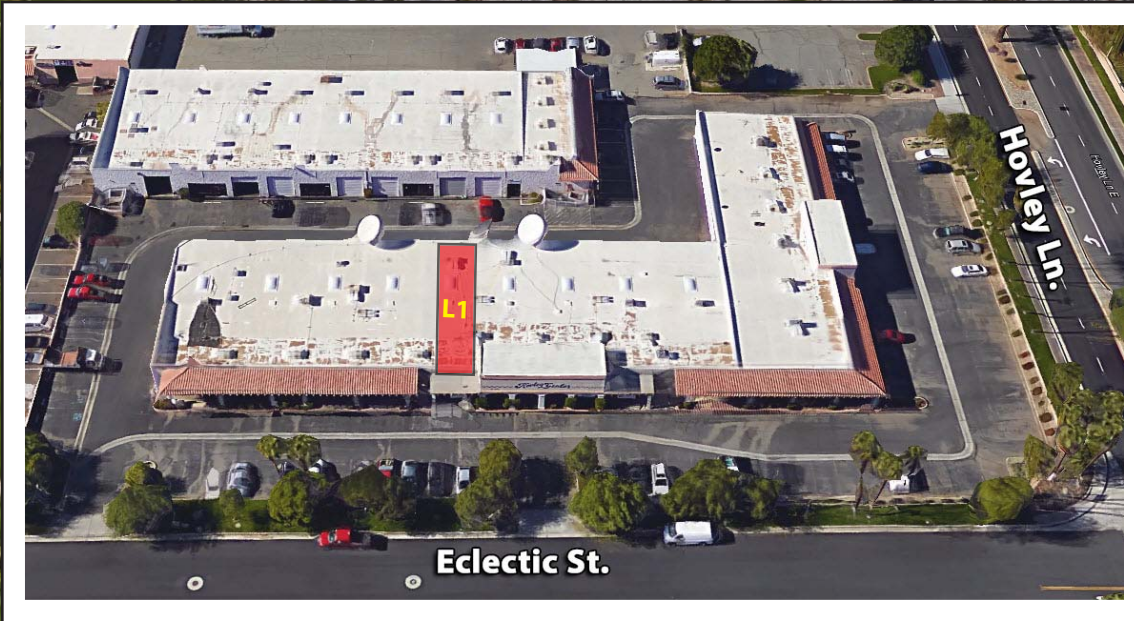

FLEX/WAREHOUSE/OFFICE SPACE FOR LEASE

41625 Eclectic Street, Suite L1, Palm Desert, CA 92260

DISCLAIMER: The information above has been obtained from sources believed reliable. While we do not doubt its accuracy, we have not verified it and make no guarantee, warranty or representation about it. It is your responsibility to independently confirm its accuracy and completeness. Any projections, opinions, assumptions or estimates used are for example only, and do not represent the current or future performance of the property.