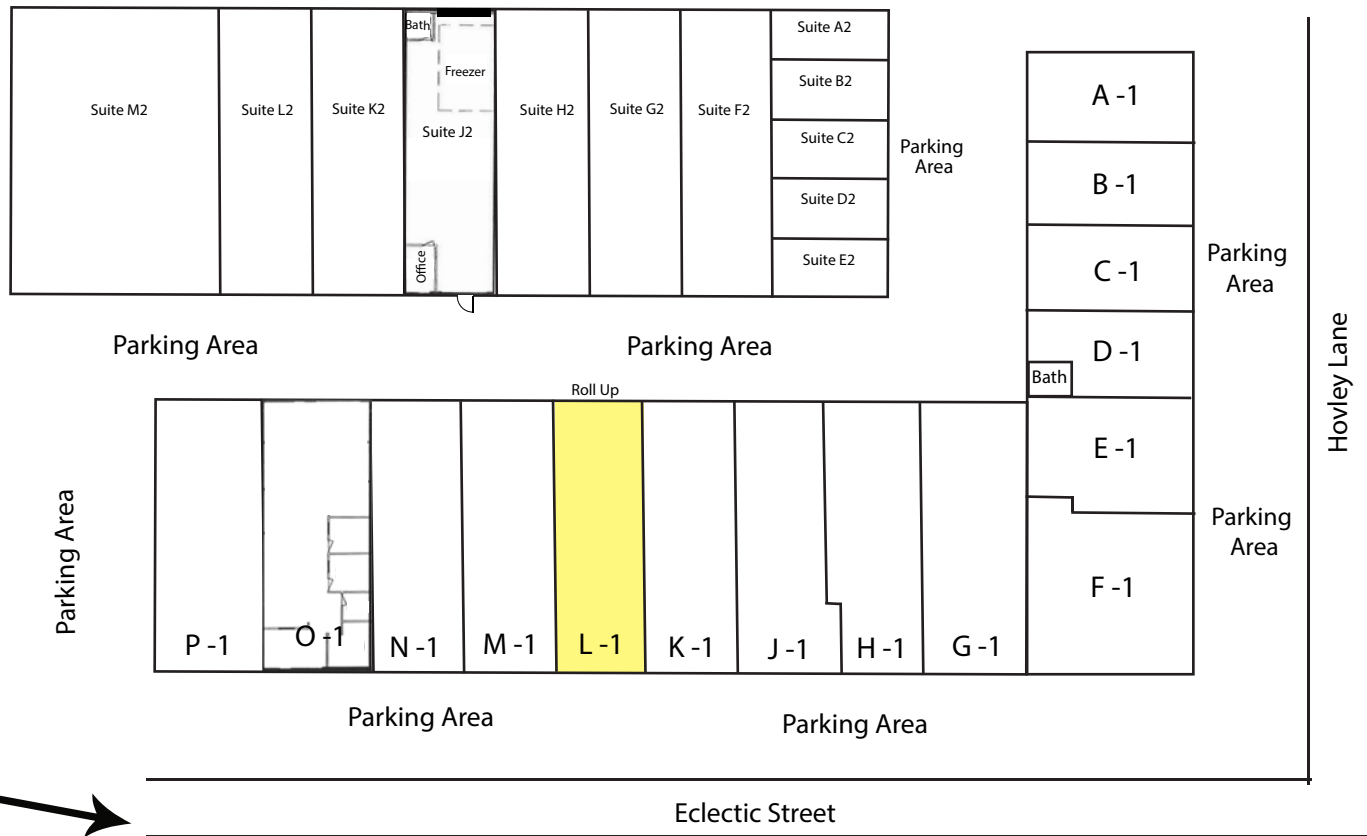

FLEX/WAREHOUSE/OFFICE SPACE FOR LEASE

41625 Eclectic Street, Suite L1, Palm Desert, CA 92260

Suite L1 - Office/WH

Newly Refurbished

Approx. 1,683 SF

$0.95/SF (includes CAM)

- Full A/C in Warehouse
- 1 Private Office
- Large Reception Entry
- New Restroom

- New Flooring
- New Ceiling with LED Lighting
- New Paint & Finishes

Great Eclectic Frontage →

DISCLAIMER:
The information above has been obtained from sources believed reliable. While we do not doubt its accuracy, we have not verified it and make no guarantee, warranty or representation about it. It is your responsibility to independently confirm its accuracy and completeness. Any projections, opinions, assumptions or estimates used are for example only, and do not represent the current or future performance of the property.