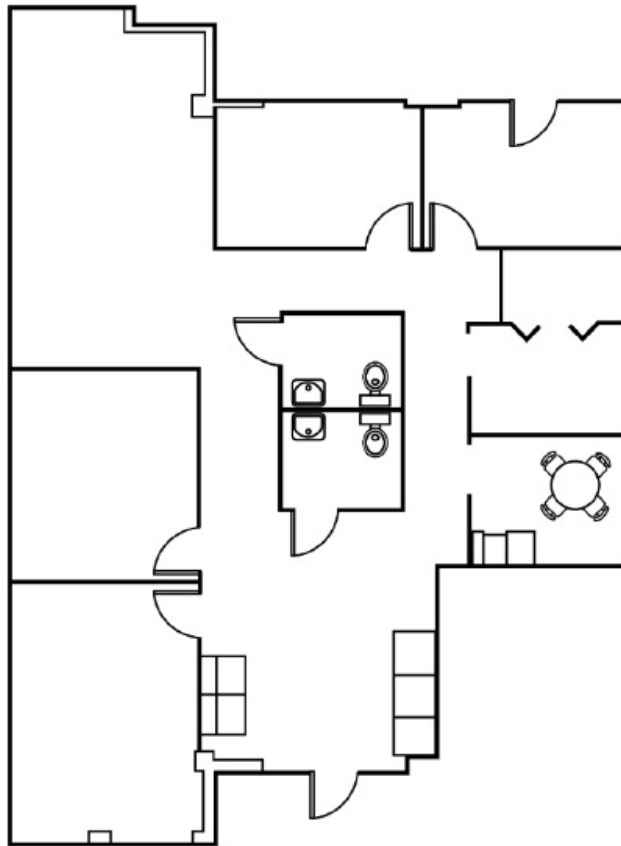

1603 S. Hiwassee Road
Orlando, FL 32835

Owned by:

Suite 130

Office: 1,790± sf

Home

Location

Floor Plan

Contact

Previous

Emily Zinaich
Senior Vice President
407.440.6641
emily.zinaich@avisonyoung.com

Patrick Morrison
Associate
407.440.6649
patrick.morrison@avisonyoung.com