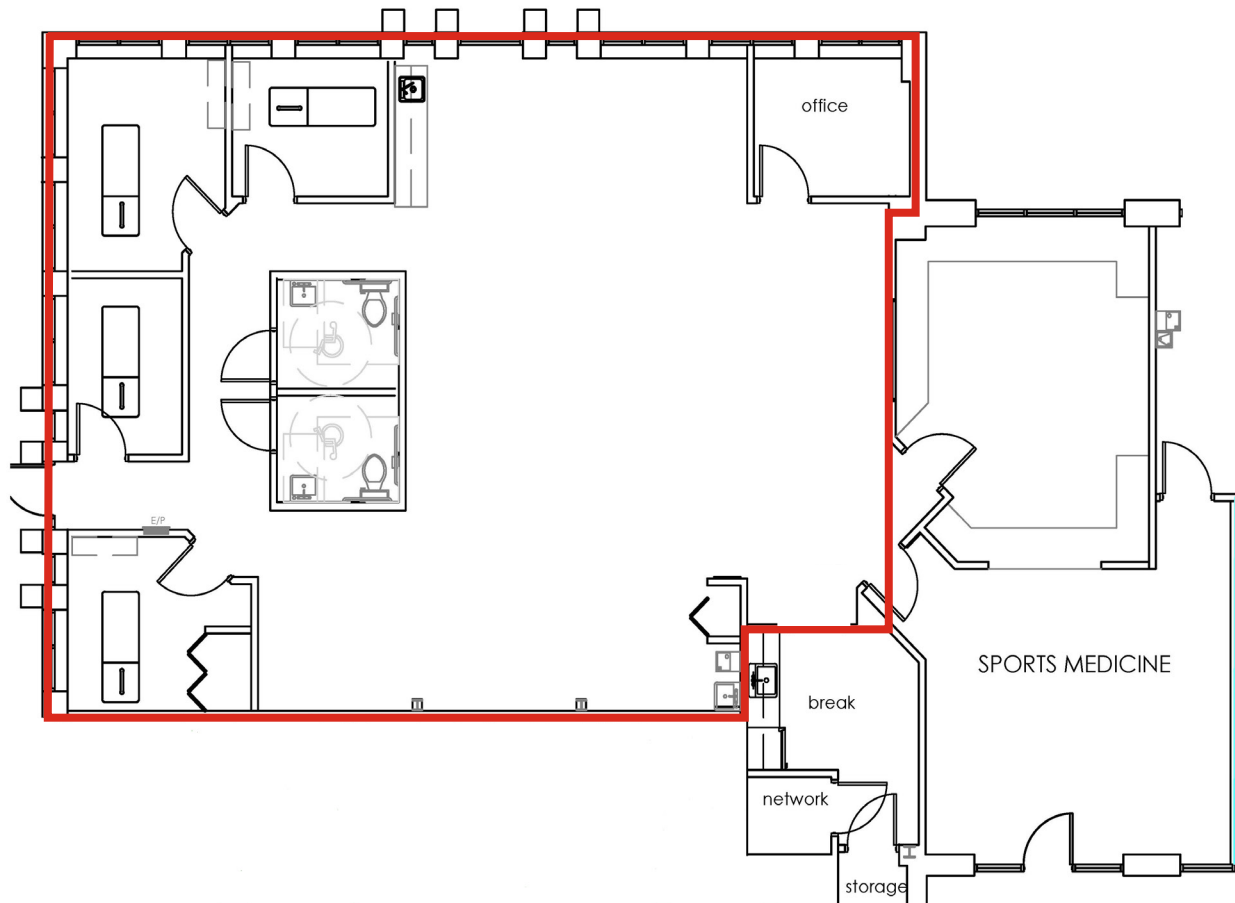

Home

Location

Floor Plan

Contact

Previous

Next

Emily Zinaich  
Senior Vice President  
407.440.6641  
[emily.zinaich@avisonyoung.com](mailto:emily.zinaich@avisonyoung.com)

Patrick Morrison  
Associate  
407.440.6649  
[patrick.morrison@avisonyoung.com](mailto:patrick.morrison@avisonyoung.com)

Suite 105

Office: Approximately 2,000± sf

Home

Location

Floor Plan

Contact

Previous

Next