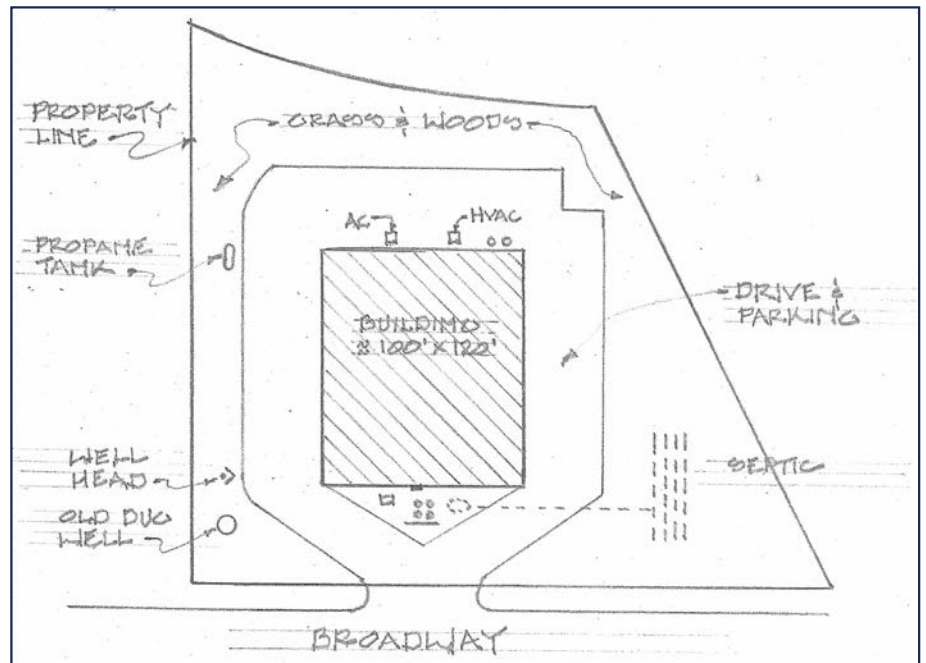

## PROPERTY DETAILS

<b>OWNER OF RECORD</b>	Passage Properties, LLC
<b>BUILDING SIZE</b>	12,000± SF
<b>AVAILABLE SPACE</b>	3,000 - 12,000± SF
<b>LAND AREA</b>	1.52± Acres
<b>ZONING</b>	CG
<b>ASSESSOR'S REF</b>	Map 76, Lot 8
<b>YEAR BUILT</b>	1981
<b>CONSTRUCTION</b>	Originally 12, 1,000± sf units with overhead doors
<b>HEATING</b>	Propane-fired heat in most units, new oil-fired furnace in units 10 & 11
<b>CEILING HEIGHT</b>	12' - 14' warehouse
<b>OVERHEAD DOOR(S)</b>	Four (4), overhead drive-in doors
<b>PARKING</b>	Paved parking
<b>LEASE RATE</b>	\$9.00/SF NNN
<b>NNN EXPENSES</b>	\$1.66/SF (estimated)

## SITE PLAN