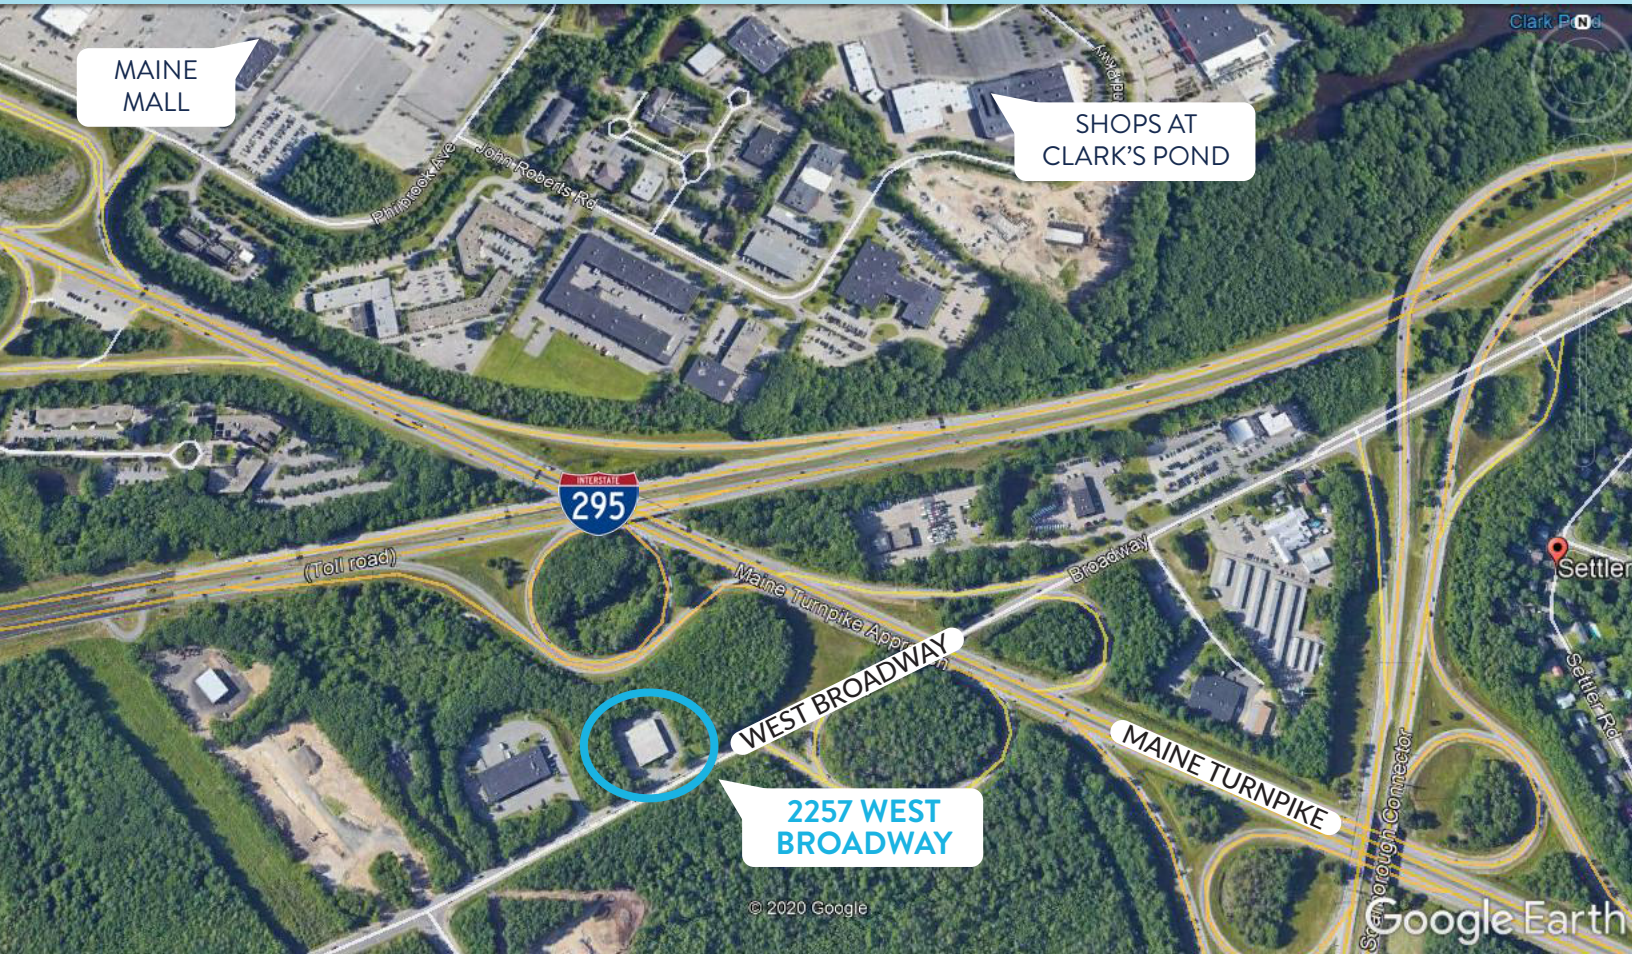

FOR LEASE | FLEX SPACE

2257 WEST BROADWAY, SOUTH PORTLAND, ME 04106