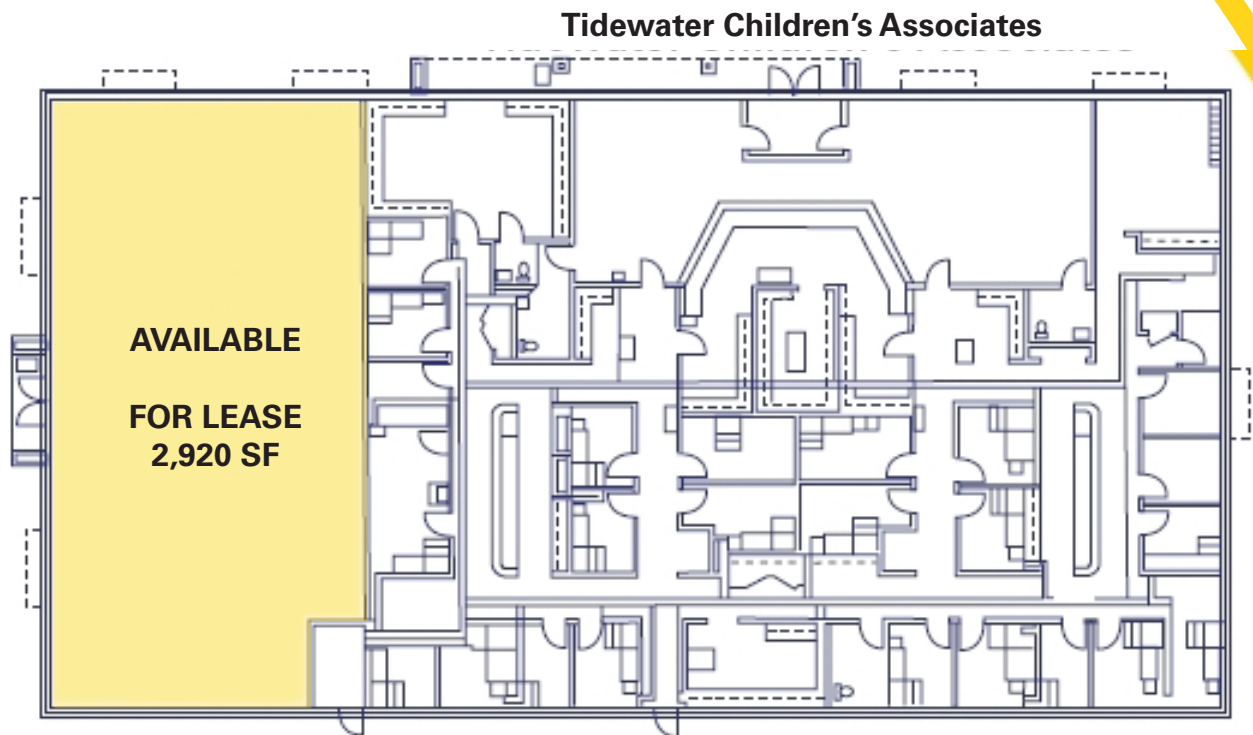

# MEDICAL / PROFESSIONAL OFFICE SPACE OAKBROOKE COMMONS

601-B Innovation Drive, Chesapeake, VA

- Children's Hospital of The King's Daughters Anchored Building
- Premier Location in Oakbrooke Business and Technology Center
- Close Proximity to Chesapeake General Hospital, Greenbrier and Great Bridge
- Lease Rate: \$13.00 PSF, Net of Utilities and Interior Janitorial