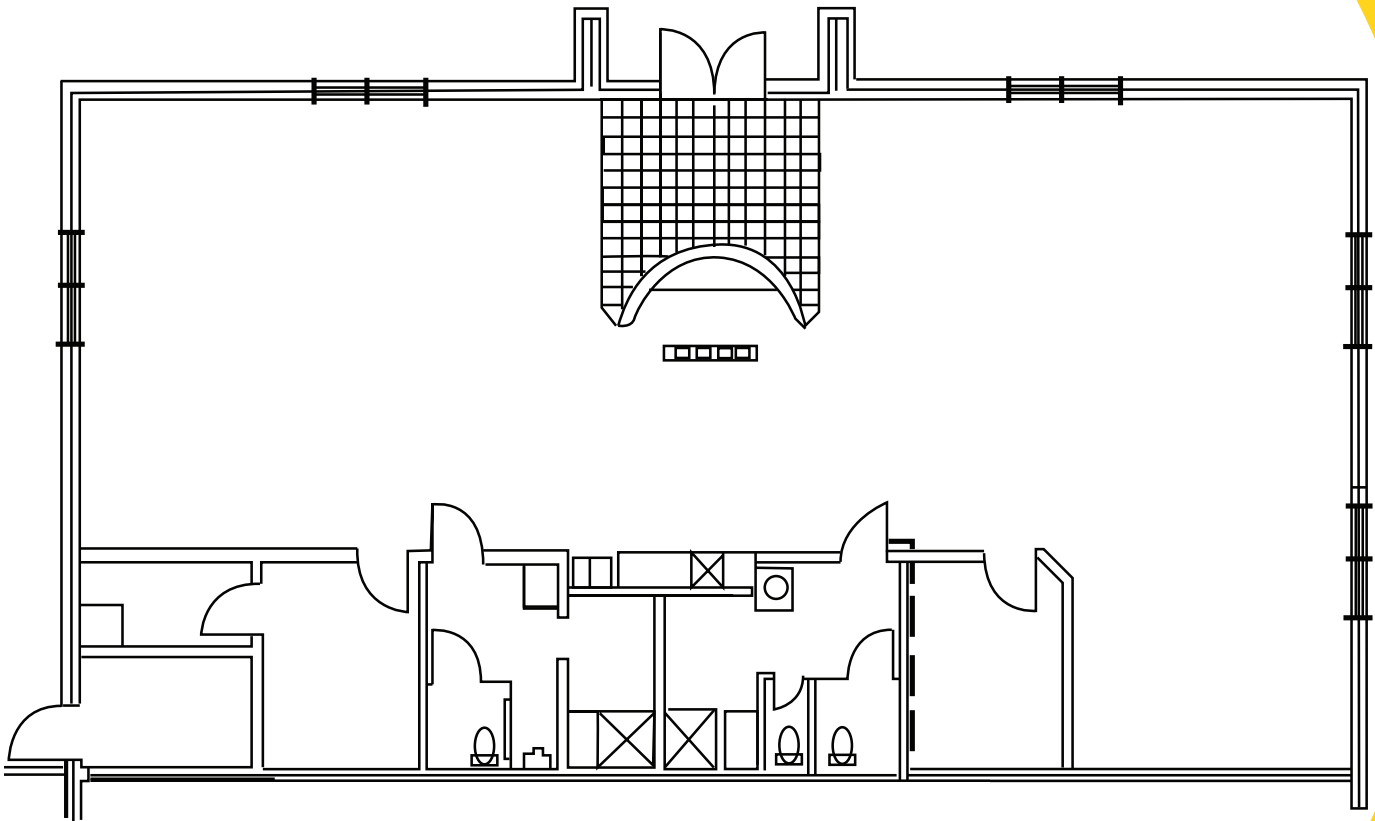

# MEDICAL / PROFESSIONAL OFFICE SPACE OAKBROOKE COMMONS

601-B Innovation Drive, Chesapeake, VA

Suite B  
Floorplan  
(2,920 SF)

CONTACT:

**PETER D. ABRAHAM, CCIM**

**(757) 640-8226**

[peterabraham@harveylindsay.com](mailto:peterabraham@harveylindsay.com)