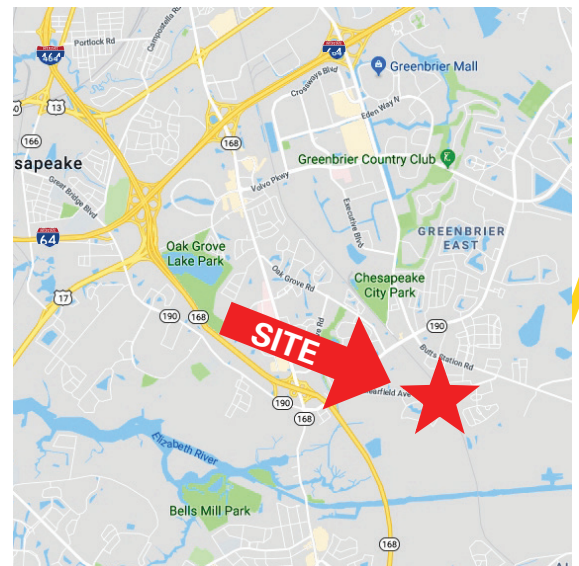

# MEDICAL / PROFESSIONAL OFFICE SPACE OAKBROOKE COMMONS

601-B Innovation Drive, Chesapeake, VA

- 2,920 SF For Lease
- Quality Construction
- Well situated in Oakbrooke Business & Technology Park with Ample Parking
- Major employers in Park include FBI, Tidewater Community College, Init, SMOC, & CHKD
- Former Fitness Facility
- Immediate Occupancy

## Demographics (2017)

	1 Mile	3 Miles	5 Miles
Population	4,738	64,048	162,091
Households	1,637	23,894	58,715
Ave. HH Inc.	\$93,177	\$92,151	\$90,570

CONTACT:

**PETER D. ABRAHAM, CCIM**  
(757) 640-8226  
[peterabraham@harveylindsay.com](mailto:peterabraham@harveylindsay.com)

# MEDICAL / PROFESSIONAL OFFICE SPACE OAKBROOKE COMMONS

601-B Innovation Drive, Chesapeake, VA

- Children's Hospital of The King's Daughters Anchored Building
- Premier Location in Oakbrooke Business and Technology Center
- Close Proximity to Chesapeake General Hospital, Greenbrier and Great Bridge
- Lease Rate: \$13.00 PSF, Net of Utilities and Interior Janitorial