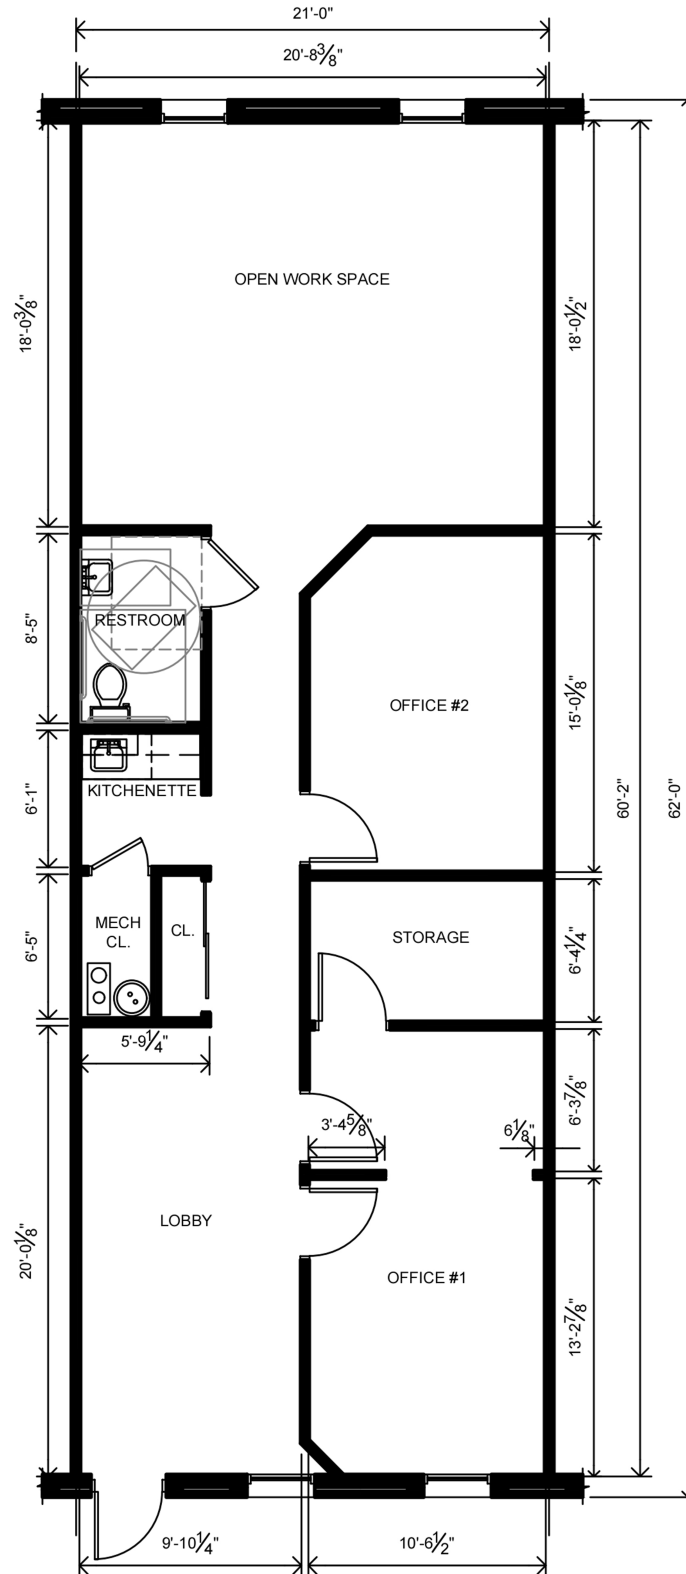

8205 MAIN ST SUITE 06

± 1302.0 sqft.

Copyright © 2020 North Forest Development, LLC. These Plans Are The Exclusive Design Of North Forest Development, LLC. All Rights Reserved. Any Use Or Reproduction Of These Plans In Whole Or In Part Is Strictly Prohibited.