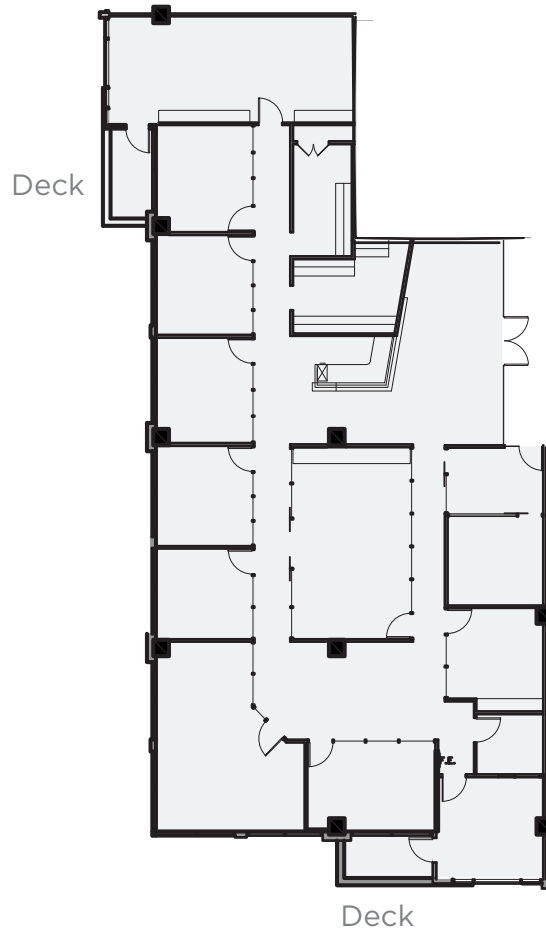

SUITE 600

- 5,771 SF
- Available February 1, 2021
- Office use

CONTACT INFORMATION

Tim Owens

Senior Vice President
+1 425 462 6913
tim.owens@cbre.com

Riley Shephard

First Vice President
+1 425 462 6932
riley.shephard@cbre.com