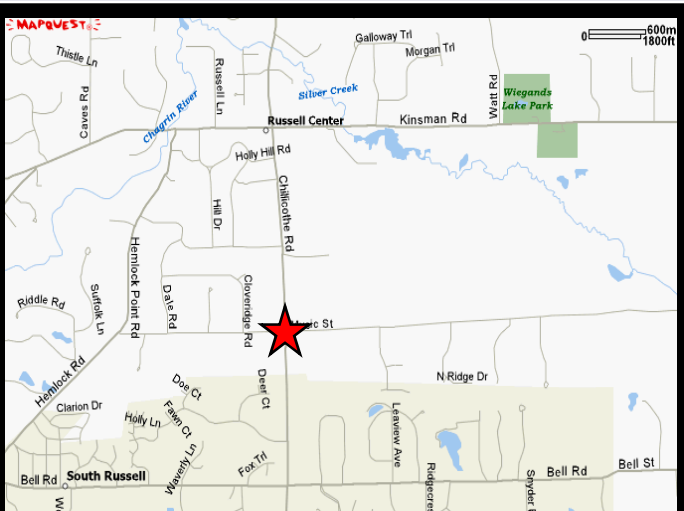

Russell Township – Land For Sale

15594 Chillicothe Road (Corner of Music St. & Chillicothe Rd.)

2.14 Acres

ZONED: L-B Limited Business

Blinking Light At Corner

Demographics

	(3 mi)	(5 mi)	(10 mi)
POP	14,105	32,468	207,521
Med HH	\$107,188	\$112,961	\$89,984

Traffic Counts

Music St. & Rt. 306: 11,000

Kinsman & Rt. 306: 16,150

Contact:
 Eric J. Rivchun
ejrivchun@reisenfeld.com
 (216) 765-8080 ext. 233