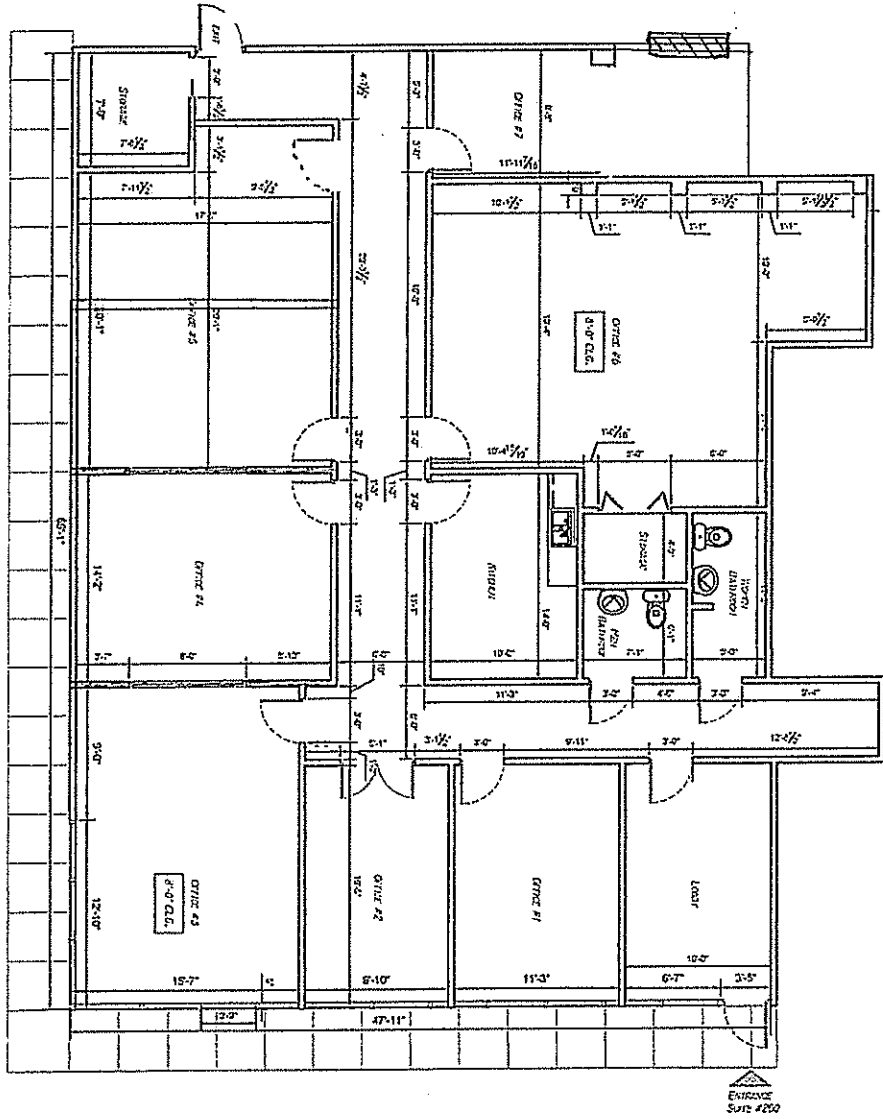

**FIRST FLOOR PLAN**  
SCALE: 1/8" = 1'-0"

ARCHITECT  
 PROJECT  
 NO. 123456789

DATE  
 12/15/2023

SCALE  
 1/8" = 1'-0"

PROJECT  
 SUITE #200

DATE  
 12/15/2023

SCALE  
 1/8" = 1'-0"

PROJECT  
 SUITE #200

DATE  
 12/15/2023

SCALE  
 1/8" = 1'-0"

PROJECT  
 SUITE #200

DATE  
 12/15/2023

SCALE  
 1/8" = 1'-0"

PROJECT  
 SUITE #200

DATE  
 12/15/2023

SCALE  
 1/8" = 1'-0"

PROJECT  
 SUITE #200

DATE  
 12/15/2023