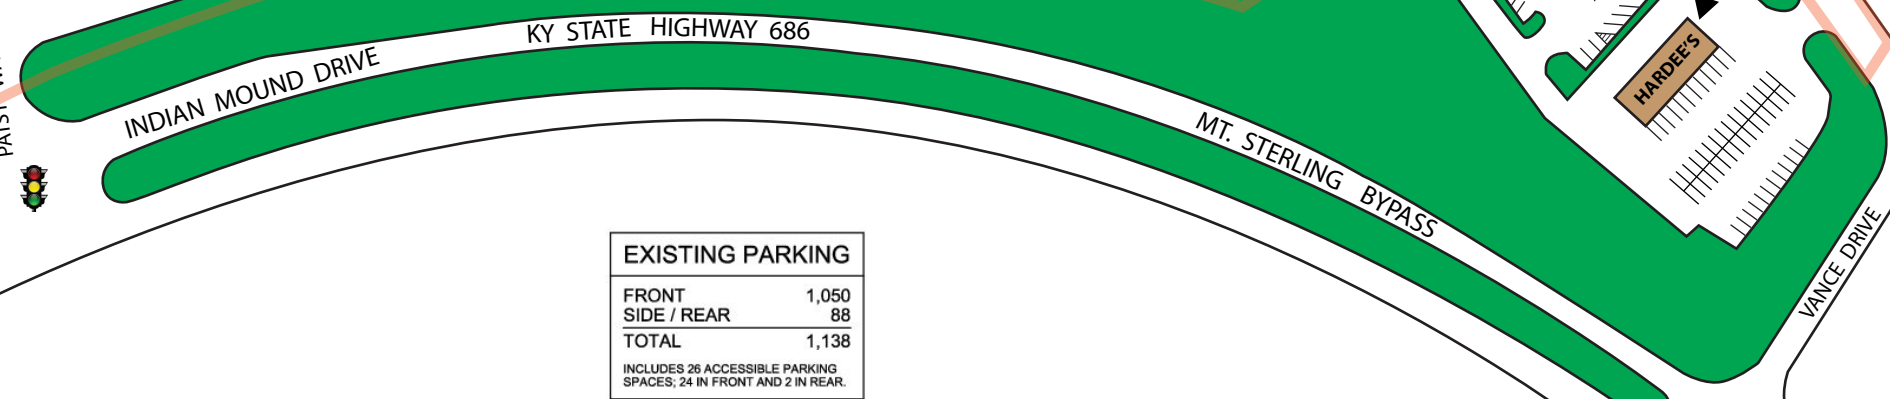

Gateway Plaza
 217-259
 Indian Mound Dr
 Mount Sterling, KY
 40351

EXISTING PARKING	
FRONT	1,050
SIDE / REAR	88
TOTAL	1,138
INCLUDES 26 ACCESSIBLE PARKING SPACES; 24 IN FRONT AND 2 IN REAR.	