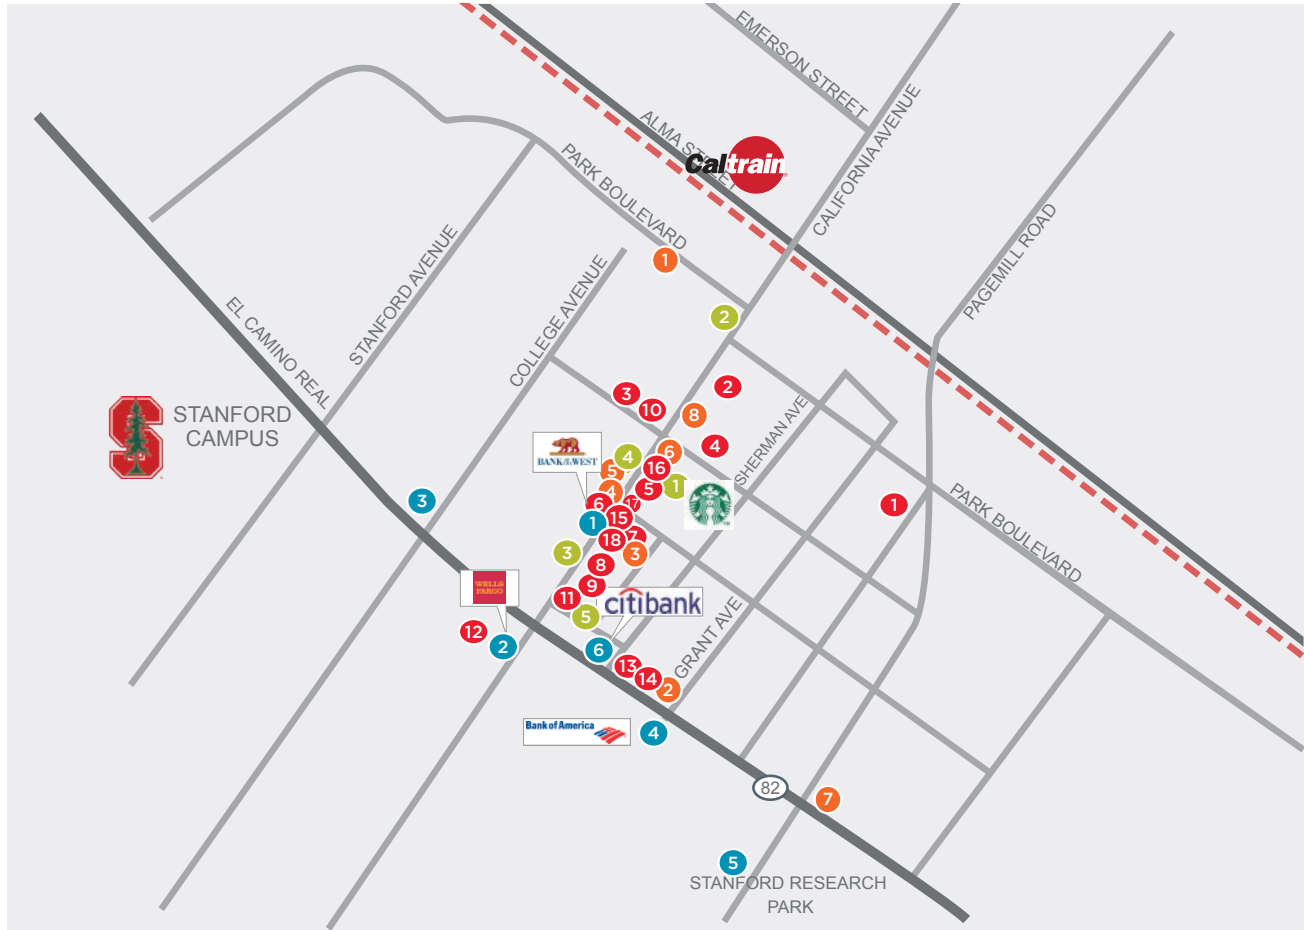

Downtown Palo Alto Amenities

<p>RESTAURANTS</p> <ul style="list-style-type: none"> 1 Caffè Riace 2 Baumé 3 The Oaxcan Kitchen 4 Cafe ProBono 5 The Counter 6 Palo Alto Sol 7 Spalti 8 Cafe Brioche 9 Joanie's Cafe 10 Bistro Elan 	<ul style="list-style-type: none"> 11 La Bodequita Del Medio 12 Pecking Duck 13 Olive Garden 14 Chipotle 15 Mediterranean Wraps 16 Antonio's Nut House 17 Palo Alto Baking Company 18 Subway <p>COFFEE SHOPS</p> <ul style="list-style-type: none"> 1 Starbucks 	<ul style="list-style-type: none"> 2 Mollie Stones 3 County Sun 4 Printers Inc. 5 Izzy's Bage <p>RETAIL</p> <ul style="list-style-type: none"> 1 Maximart Pharmacy 2 T-Mobile 3 Zombie Runner 4 Village Stationers 5 Accent Arts 	<ul style="list-style-type: none"> 6 Avenue Florist 7 AT&T 8 FedEx <p>BANKS</p> <ul style="list-style-type: none"> 1 Bank of the West 2 Wells Fargo 3 First Republic Bank 4 Bank of America 5 SVB Financial Group 6 Citibank
---	---	--	--

AM - *Italics* | * Connecting Trains

Afternoon Schedule

HP 3475 Deer Creek	3:38	4:34	-	5:37	6:35
Tesla Motors 3500 Deer Creek (Bus Stop)	3:39	4:35	-	5:39	6:37
1070 Arastradero Dr.	3:40	4:36	-	5:39	6:37
3412/3431 Hillview Ave. (Bus Stop)	3:41	4:37	-	5:40	6:38
3401 Hillview Ave. (Bus Stop)	3:42	4:38	-	5:41	6:39
3373 Hillview Ave. (Bus Stop)	3:43	4:39	-	5:42	6:40
3165 Porter	3:47	4:43	-	5:46	6:44
HP Lobby 3U	3:50	4:46	5:11	5:49	6:47
HP Lobby 20AP	3:52	4:48	5:13	5:51	6:49
925 Page Mill Road	3:57	4:53	5:18	5:56	6:54
California Ave. Station	4:04	5:00	5:25	6:03	7:01
Northbound Train #	261	269/271*	-	279	289
California Ave.	4:11	5:11	-	6:11	7:06
Southbound Train #	156	262	268	272	-
California Ave.	4:07	5:05	5:42	6:06	-