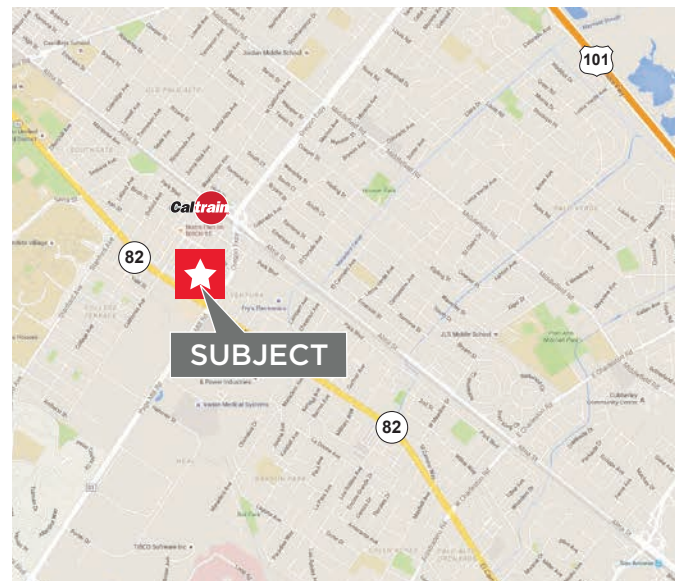

REDUCED RATE

Property Highlights

- ±2,500 RSF - Available Immediately
- Immediate Proximity to All Retail Amenities on California Avenue
- Three (3) Blocks from Caltrain Station
- Renovated Office Building Surrounding Central Courtyard
- LED August 31, 2020