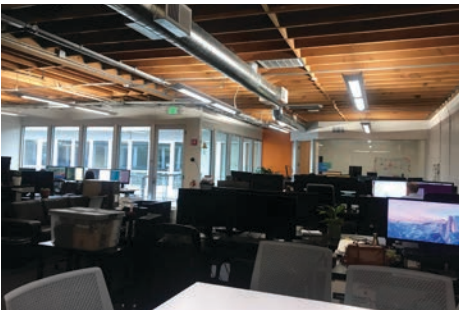

Steve Gargiulo
+1 650 320 0285
steven.gargiulo@cushwake.com
LIC #01969685

1950 University Avenue, Suite 220
East Palo Alto, CA 94303
main +1 650 852 1200
fax +1 650 856 1098
cushmanwakefield.com