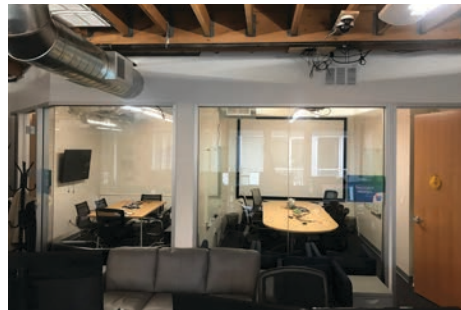

Steve Gargiulo
+1 650 320 0285
steven.gargiulo@cushwake.com
LIC #01969685

1950 University Avenue, Suite 220
East Palo Alto, CA 94303
main +1 650 852 1200
fax +1 650 856 1098
cushmanwakefield.com