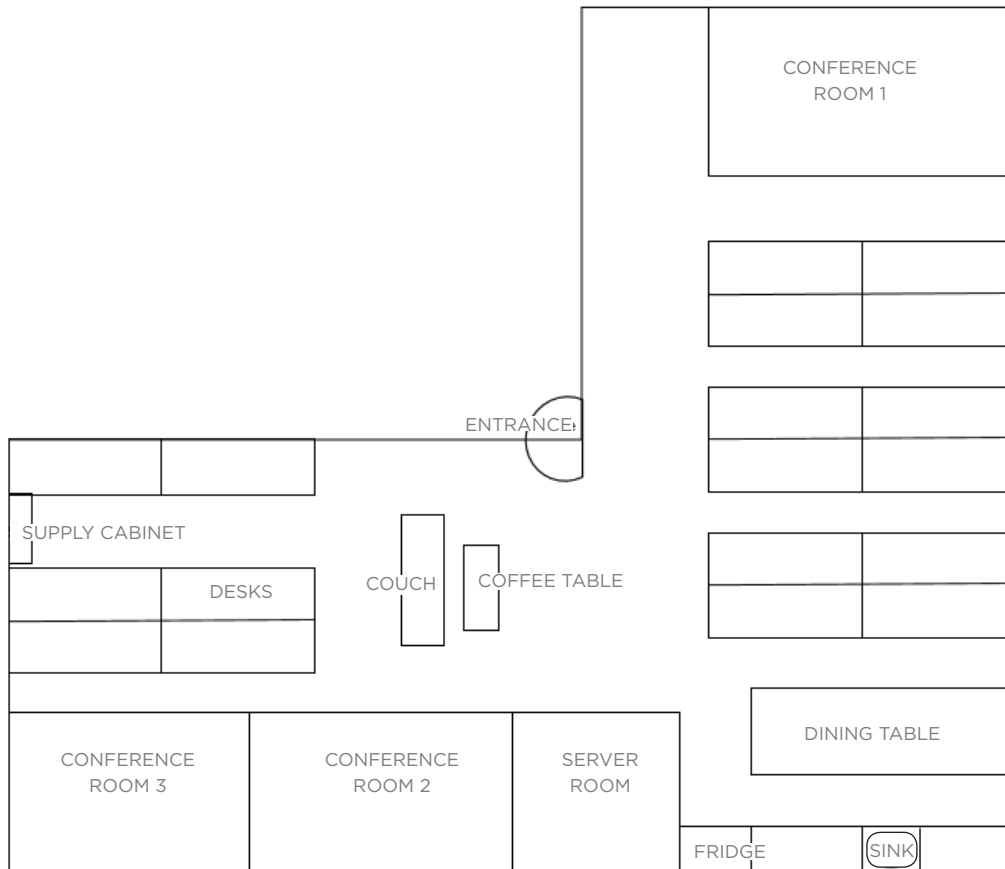

cushmanwakefield.com

Floor Plan

Suite 230: ± 2,500 RSF

Floor plan not to scale

Steve Gargiulo
+1 650 320 0285
steven.gargiulo@cushwake.com
LIC #01969685

1950 University Avenue, Suite 220
East Palo Alto, CA 94303
main +1 650 852 1200
fax +1 650 856 1098
cushmanwakefield.com