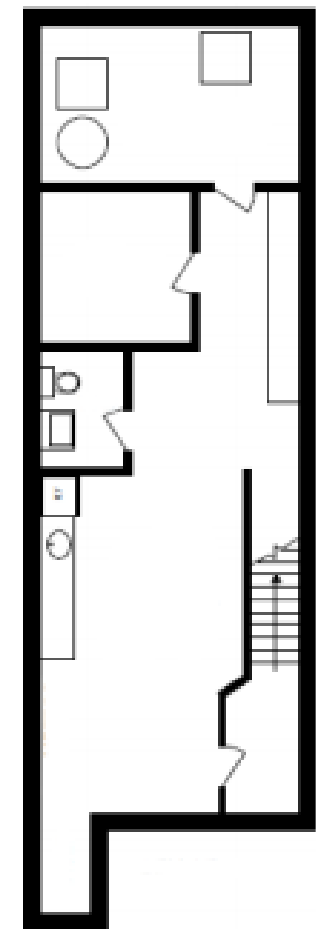

Lower Level