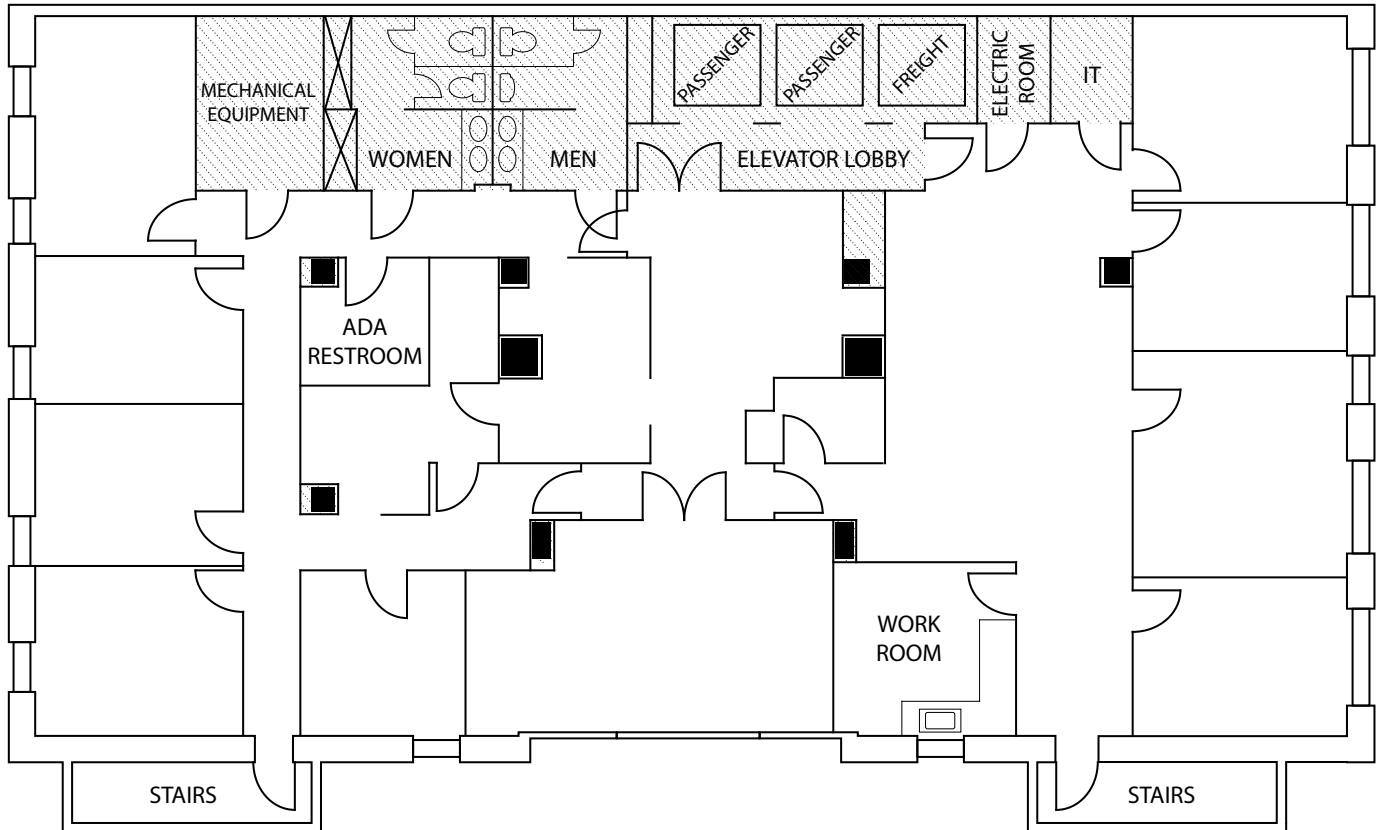

# 4th Floor - 5,105 square feet

601 N ASHLEY DR · TAMPA, FL · 33602

The above floor plan is not to scale. The available space shown is believed to be correct but is subject to change.