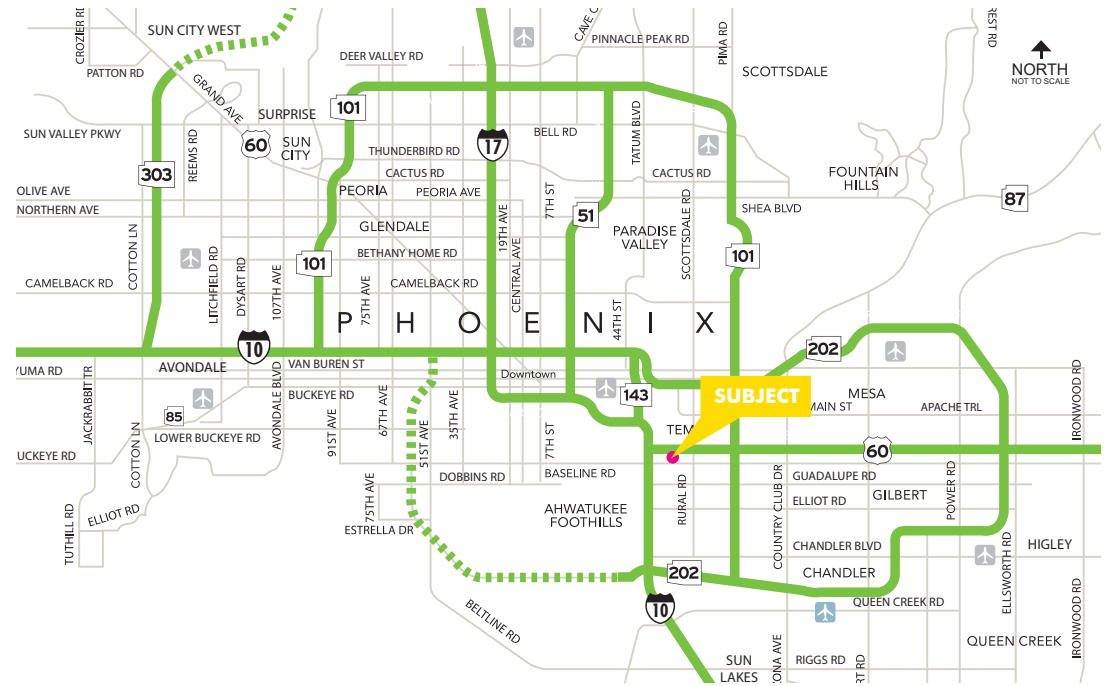

PROPERTY OVERVIEW

ADDRESS	4455 S. Rural Road, Tempe, Arizona
BUILDING SF	±3,551 SF
PARCEL SIZE	±30,928 SF
PARKING	46 Dedicated Spots
ZONING	PCC-2

HIGHLIGHTS/FEATURES

- Convenient access to and from US 60
- Heavy traffic counts along Rural Rd
- Located on the going to work side of Rural Rd
- Excellent visibility
- At lighted intersection
- Notable tenants in area include:

2019 DEMOS	1 MILE	3 MILES	5 MILES
POPULATION	20,755	162,510	362,060
DAYTIME POPULATION	19,821	190,624	447,515
AVG. HOUSEHOLD INCOME	$78,013	$73,790	$76,274
BUSINESSES	928	6,294	15,504
EMPLOYEES	9,352	174,610	311,908

Source: Esri

TRAFFIC COUNTS	
RURAL ROAD	37,274 (2017)
SUPERSTITION FREEWAY	200,741 (2017)

Source: ADOT