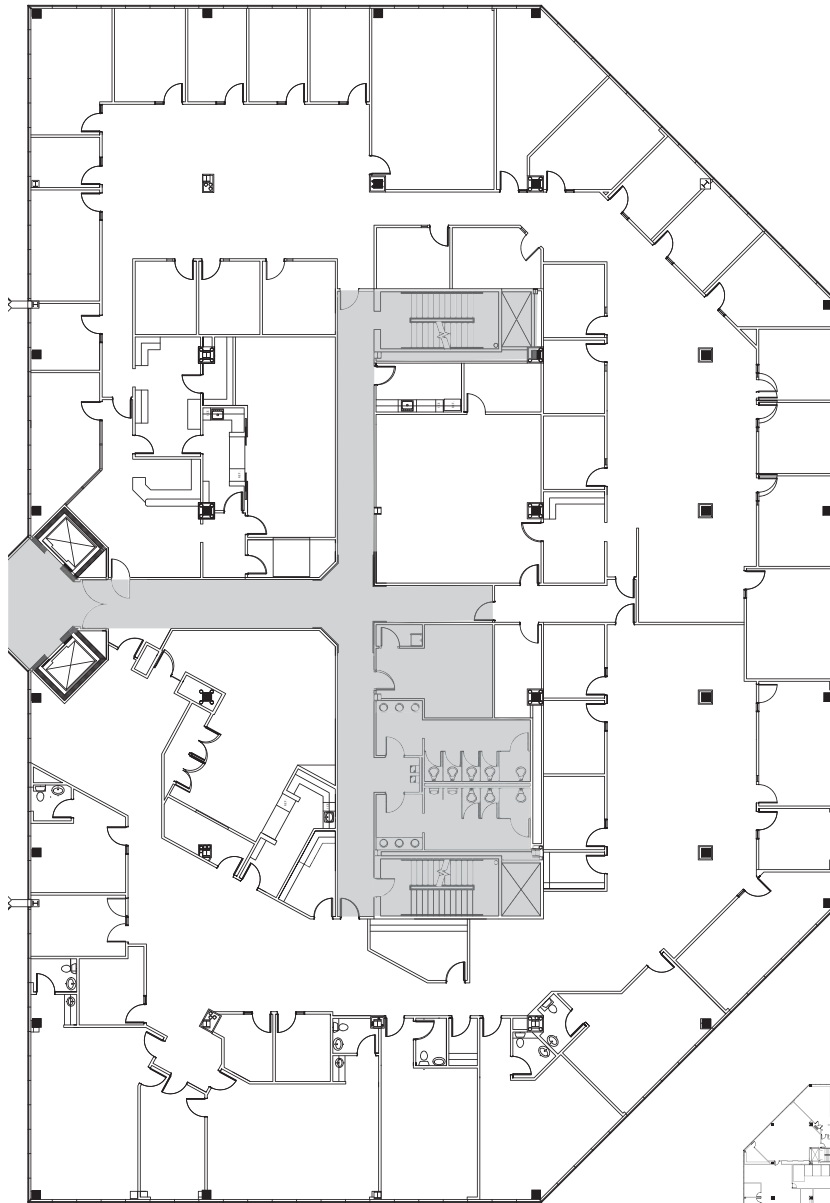

SUITE 300 - 24,480 sf

CBD VIEWS