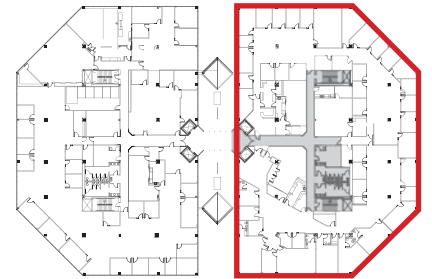

SUITE 300 - 24,480 sf

CBD VIEWS