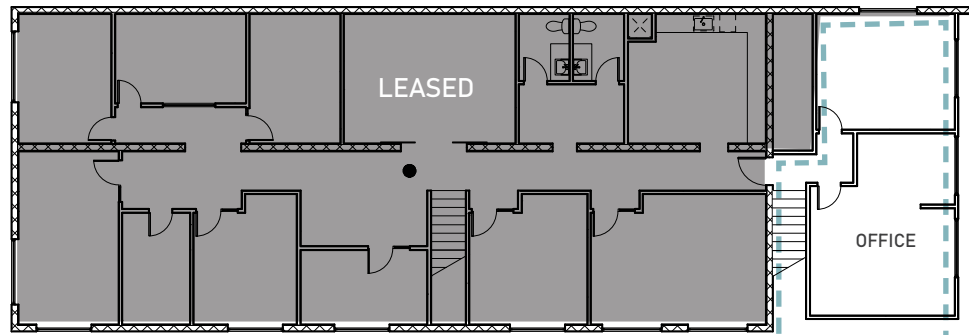

APEX
REAL ESTATE PARTNERS

FOR LEASE

- » Shell ± 12,000 SF
- » 2nd floor office ± 500 SF
- » 2 dock high / 1 grade level
- » 16' clear height
- » Flexible, open floor plan with built-out kitchenette/break area
- » Exposed timber beam ceilings
- » Ample street parking
- » Abundant 240v & 480v power
- » Excellent location with views of St Johns Bridge and walking distance to countless amenities
- » Available November 1, 2024
- » NNN \$3,100 per month, please call for lease rates

FLOOR PLANS

SECOND FLOOR

GROUND FLOOR (PARTIAL PLAN)

ST JOHNS AREA HIGHLIGHTS

DOWNTOWN

SHANTEC YOGA	ST. JOHNS TWIN CINEMAS	2 STROKE COFFEE
MARIE'S BAR	ST. JOHNS RACQUET CENTER	BLUE BIRD TAVERN
MIKASA SUSHI & RAMEN		