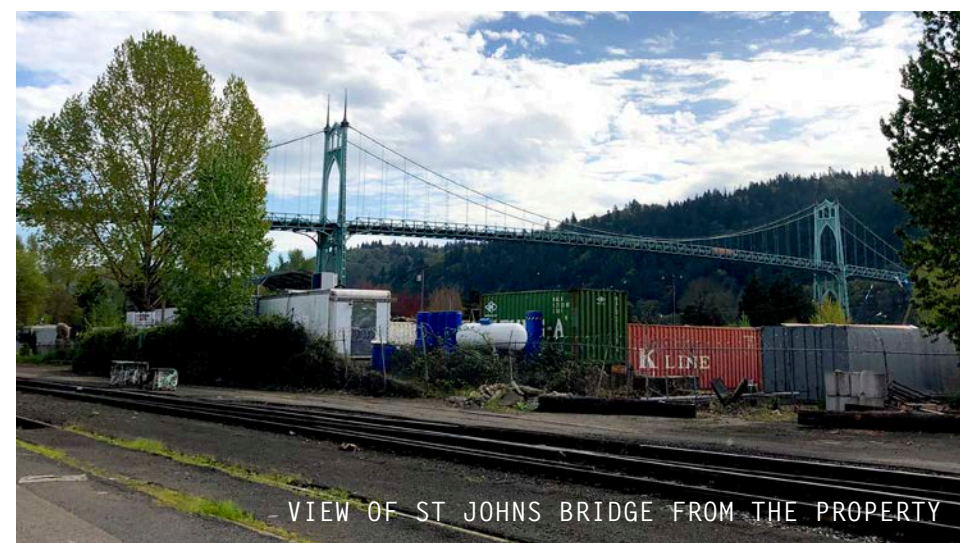

APEX
REAL ESTATE PARTNERS

FOR LEASE

- » Shell ± 12,000 SF
- » 2nd floor office ± 500 SF
- » 2 dock high / 1 grade level
- » 16' clear height
- » Flexible, open floor plan with built-out kitchenette/break area
- » Exposed timber beam ceilings
- » Ample street parking
- » Abundant 240v & 480v power
- » Excellent location with views of St Johns Bridge and walking distance to countless amenities
- » Available November 1, 2024
- » NNN \$3,100 per month, please call for lease rates