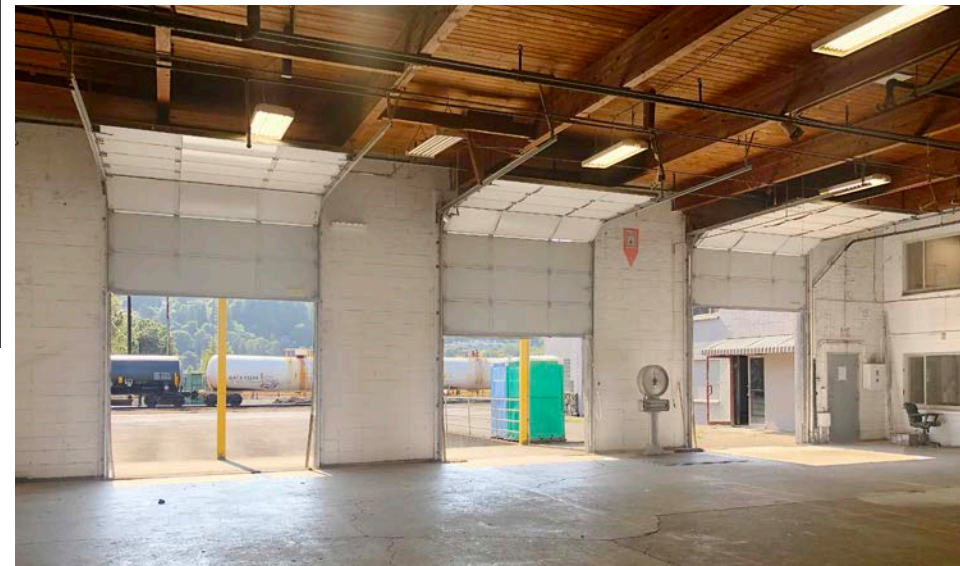

APEX
REAL ESTATE PARTNERS

FOR LEASE

- » Shell ± 12,000 SF
- » 2nd floor office ± 500 SF
- » 2 dock high / 1 grade level
- » 16' clear height
- » Flexible, open floor plan with built-out kitchenette/break area
- » Exposed timber beam ceilings
- » Ample street parking
- » Abundant 240v & 480v power
- » Excellent location with views of St Johns Bridge and walking distance to countless amenities
- » Available November 1, 2024
- » NNN \$3,100 per month, please call for lease rates