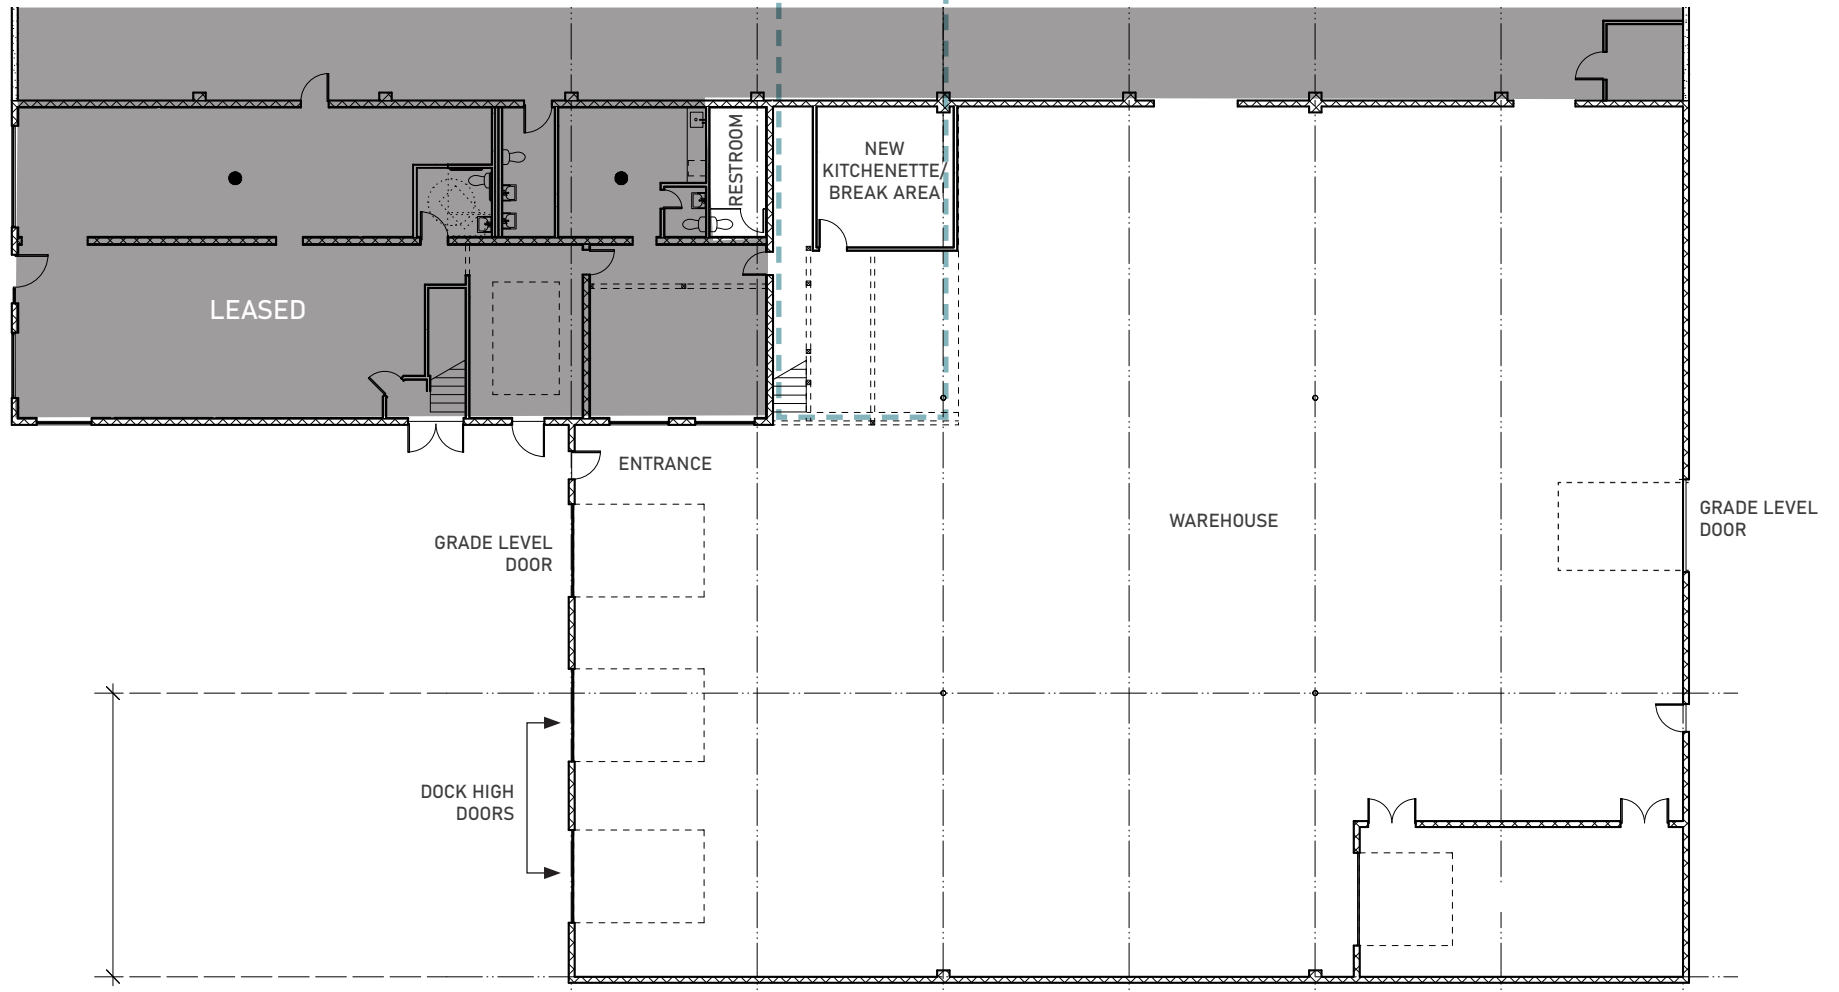

APEX
REAL ESTATE PARTNERS

FOR LEASE

- » Shell ± 12,000 SF
- » 2nd floor office ± 500 SF
- » 2 dock high / 1 grade level
- » 16' clear height
- » Flexible, open floor plan with built-out kitchenette/break area
- » Exposed timber beam ceilings
- » Ample street parking
- » Abundant 240v & 480v power
- » Excellent location with views of St Johns Bridge and walking distance to countless amenities
- » Available November 1, 2024
- » NNN \$3,100 per month, please call for lease rates

FLOOR PLANS

SECOND FLOOR

GROUND FLOOR (PARTIAL PLAN)

ST JOHNS AREA HIGHLIGHTS

DOWNTOWN

SHANTEC YOGA	ST. JOHNS TWIN CINEMAS	2 STROKE COFFEE
MARIE'S BAR	ST. JOHNS RACQUET CENTER	BLUE BIRD TAVERN
MIKASA SUSHI & RAMEN		