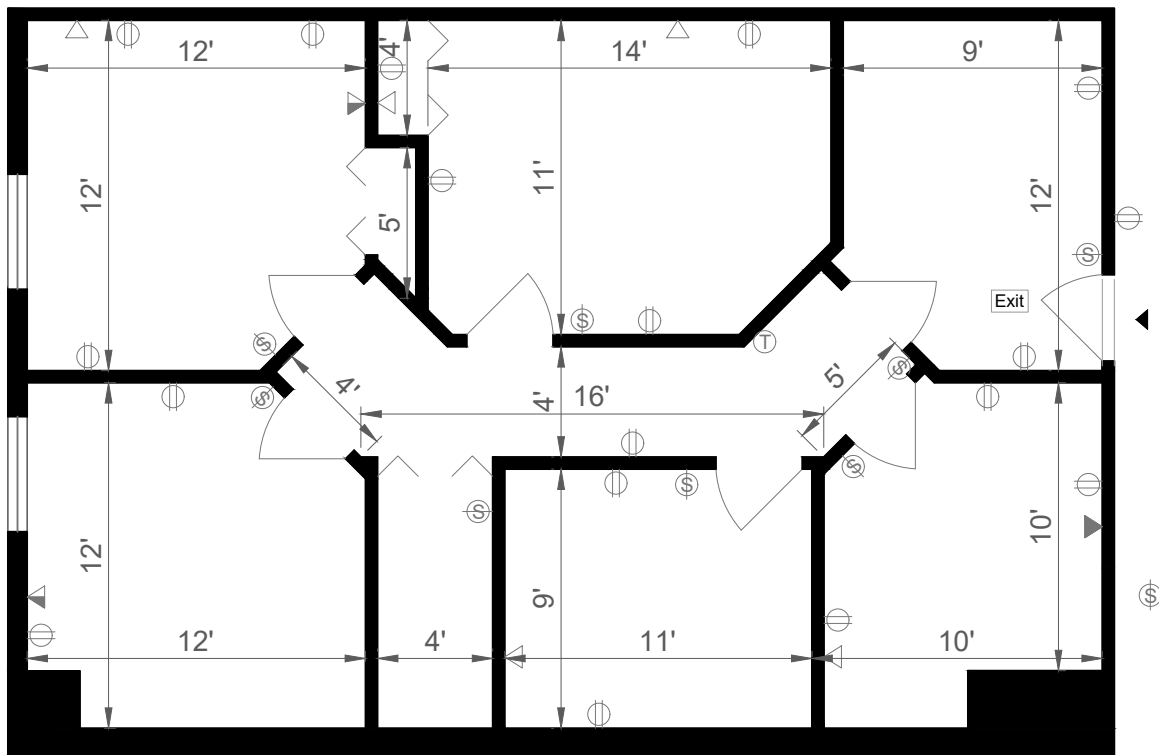

# HARRISON EXECUTIVE CENTRE

1930 HARRISON STREET - SUITE 307 | HOLLYWOOD, FL 33020

## LEGEND:

- ⊕ THERMOSTAT
- ⊖ DOUBLE RECEPTACLE
- ⊕ QUAD RECEPTACLE
- ⊕ SINGLE SWITCH
- ⊕ DOUBLE SWITCH
- ⊕ QUATRUPLE SWITCH
- ▬ ELECTRICAL PANEL

1,218 Rentable SF