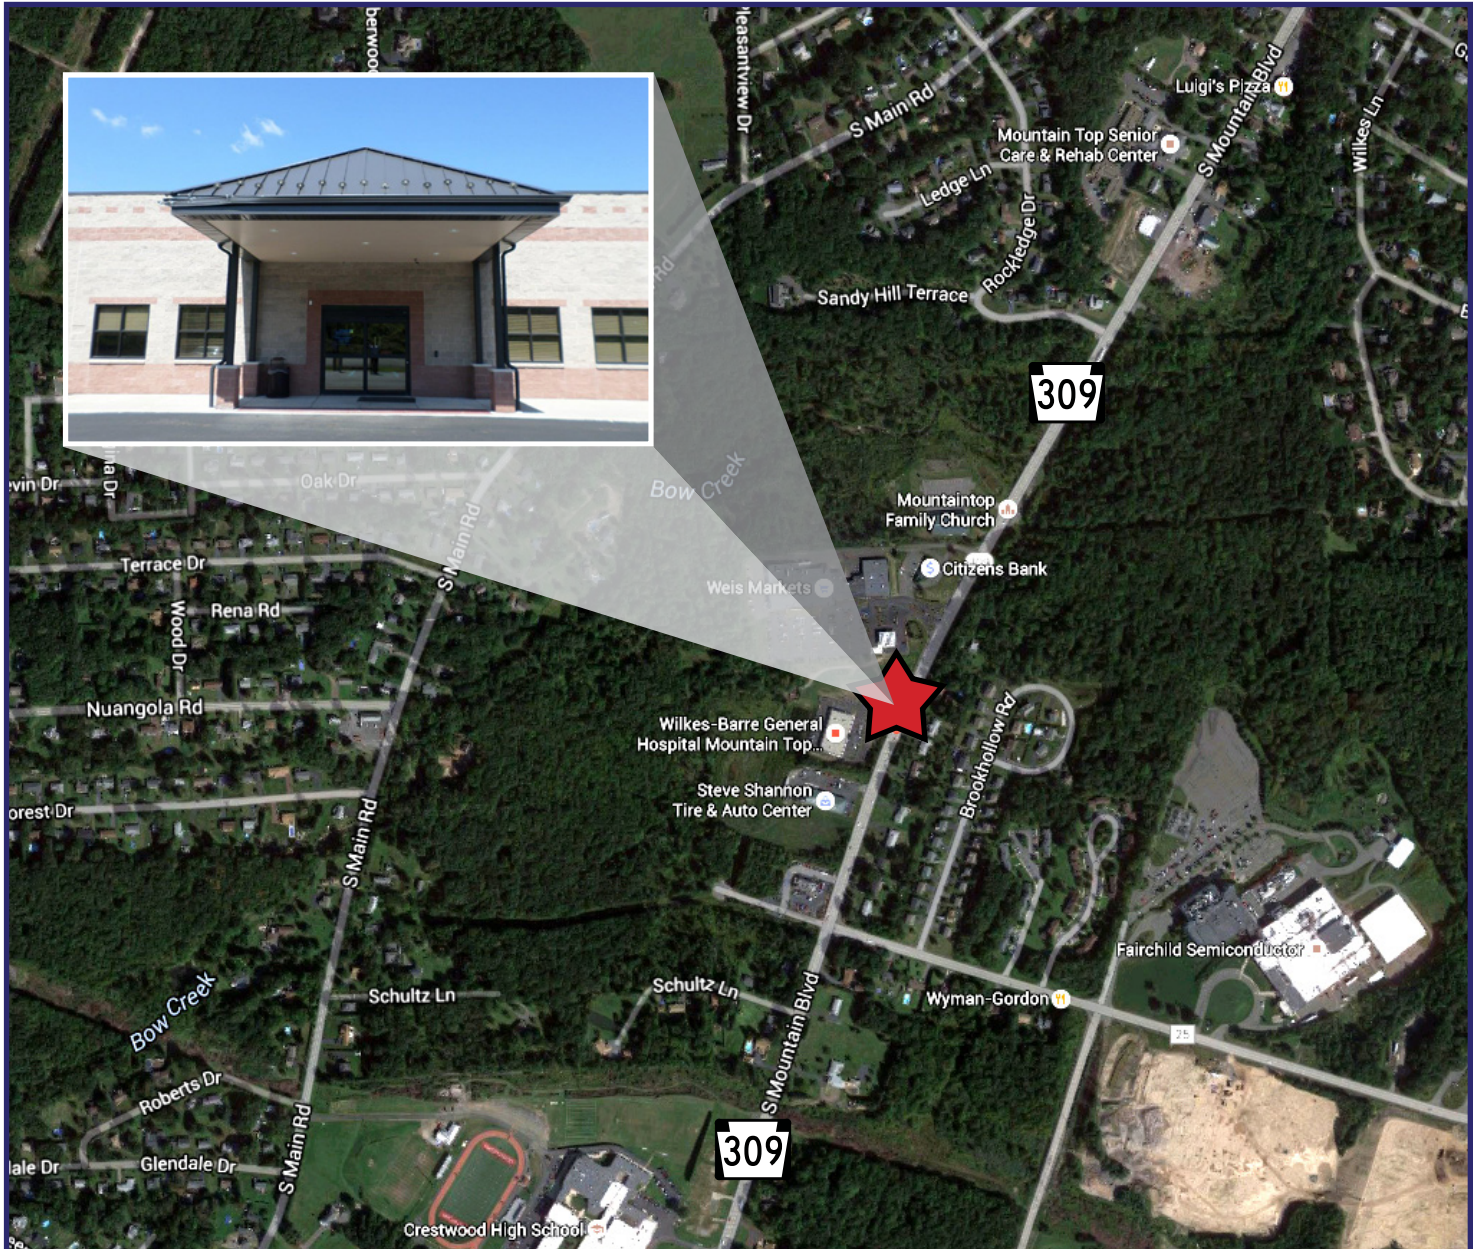

239 S. Mountain Boulevard

Mountain Top, Pennsylvania 18707

Location

For more information, please contact:

Mike Detter | SIOR
mdetter@geisrealty.com
(570) 468-8810

200 Abington Executive Park | Suite 202 | Clarks Summit, PA 18411
996 Old Eagle School Road | Suite 1117 | Wayne, PA 19087
www.geisrealty.com