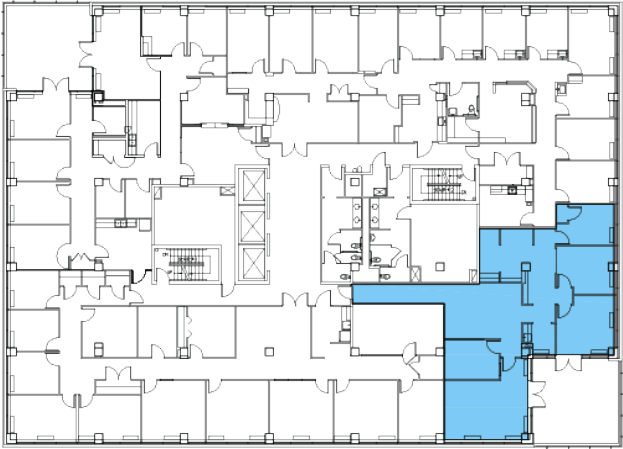

# 6862 ELM STREET: SUITE 750 - 2,182 RSF

6862 ELM STREET  
MCLEAN, VA, 22101

703.448.9400

MARTIN GRIFFIN | MARTIN@MEANYOLIVER.COM  
SHARON OLIVER | SHARON@MEANYOLIVER.COM