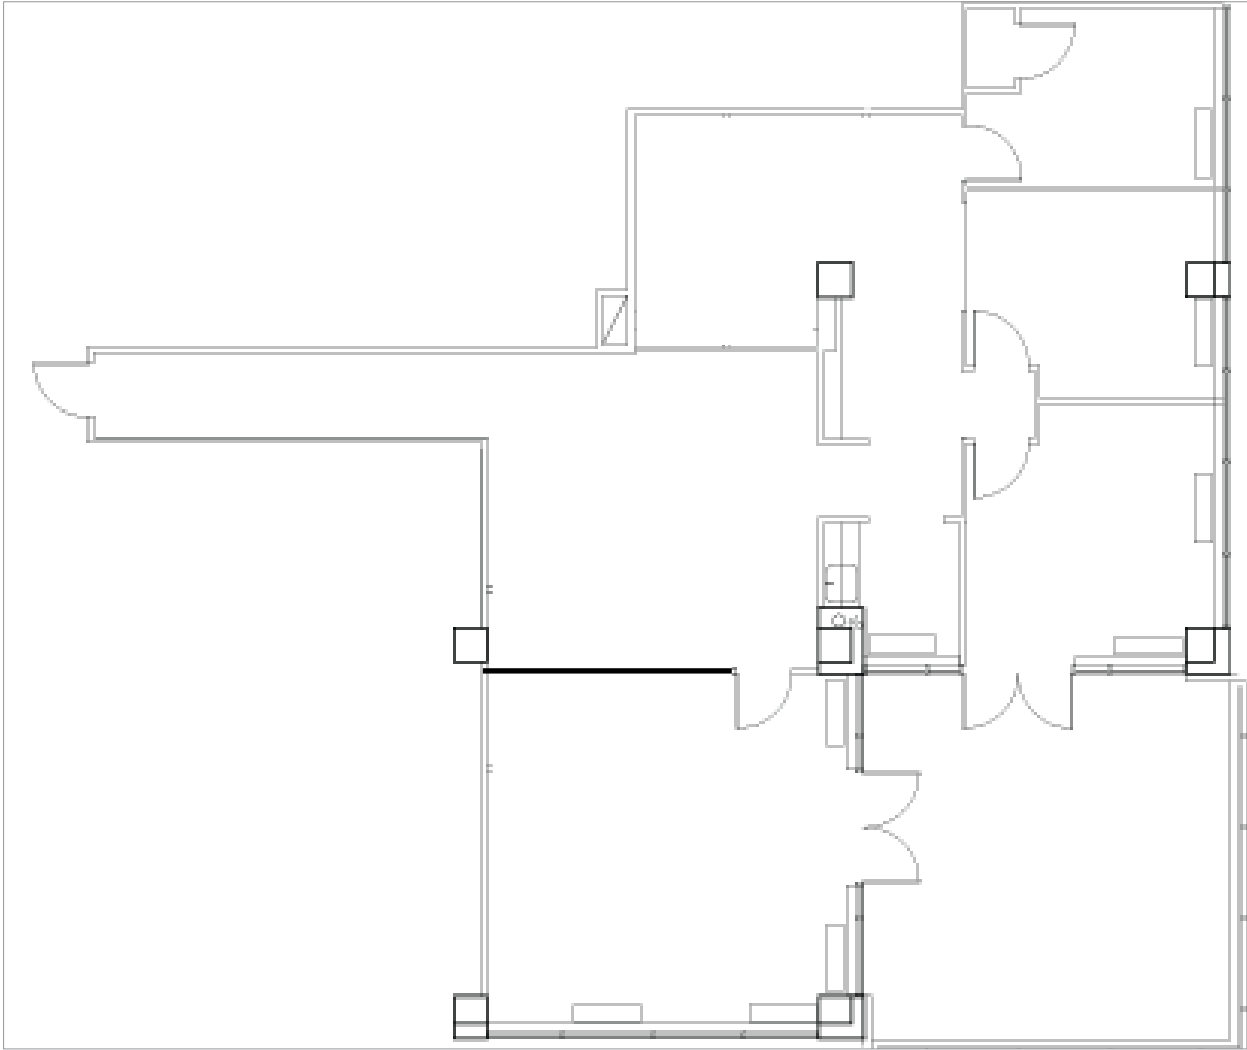

# 6862 ELM STREET: SUITE 750 - 2,182 RSF

6862 ELM STREET  
MCLEAN, VA, 22101

703.448.9400

MARTIN GRIFFIN | MARTIN@MEANYOLIVER.COM  
SHARON OLIVER | SHARON@MEANYOLIVER.COM