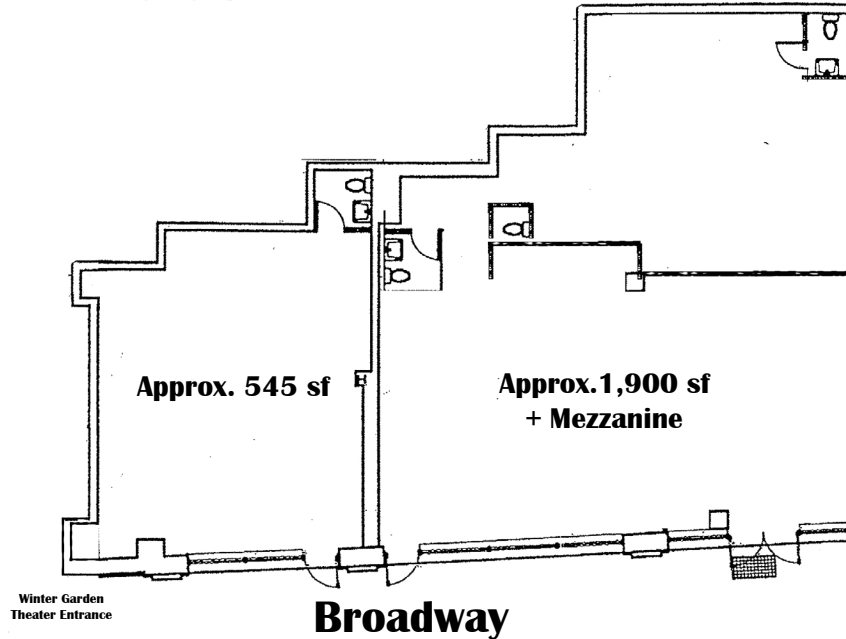

From **545 to 2,445 sf available** at the base of the Winter Garden Theater

Newmark Grubb
Knight Frank
Retail

www.ngkf.com/retail

The information contained herein has been obtained from sources deemed reliable but has not been verified and no guarantee, warranty or representation, either express or implied is made with respect to such information terms of sale or lease and availability are subject to change or withdrawal without notice.

TIMES SQUARE RETAIL ON BROADWAY

GROUND FLOOR PLAN

Up to 60 feet of frontage
Fantastic signage potential

For further information, please contact our exclusive agents:

Jeffrey D. Roseman	212.372.2430	jroseman@ngkf.com
Marc Leber	212.372.2432	mleber@ngkf.com
Drew Weiss	212.372.2473	drweiss@ngkf.com