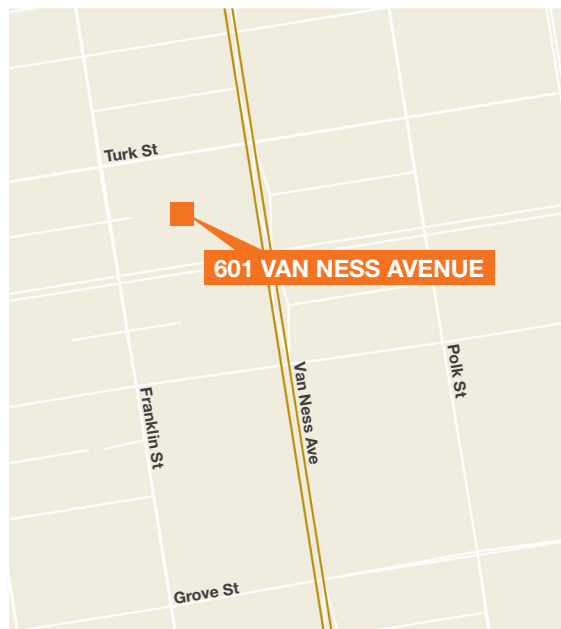

Location

Contact

Bruce McLellan

415.229.8981

brucem@kiddermathews.com

LIC #00879071