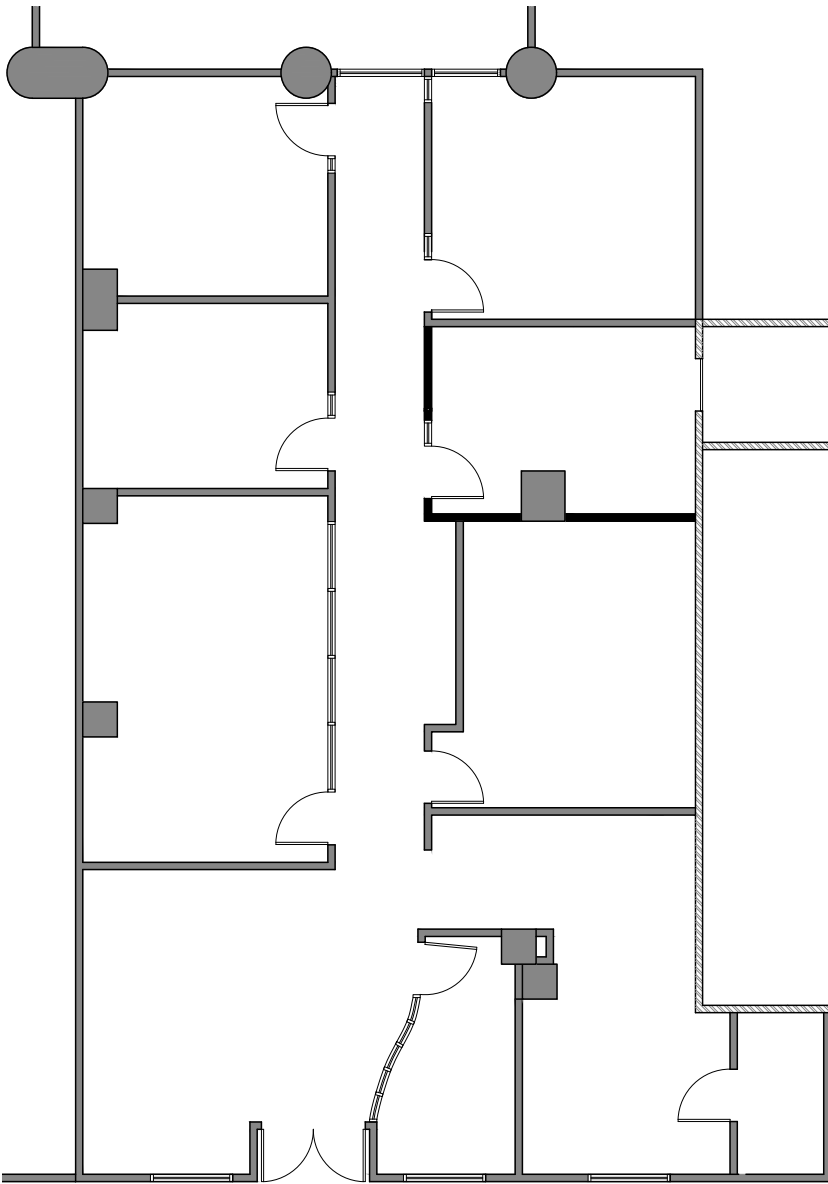

601 Van Ness Avenue

Suite 2060 - ±2,764 SF

Contact

Bruce McLellan

415.229.8981

brucem@kiddermathews.com

LIC #00879071