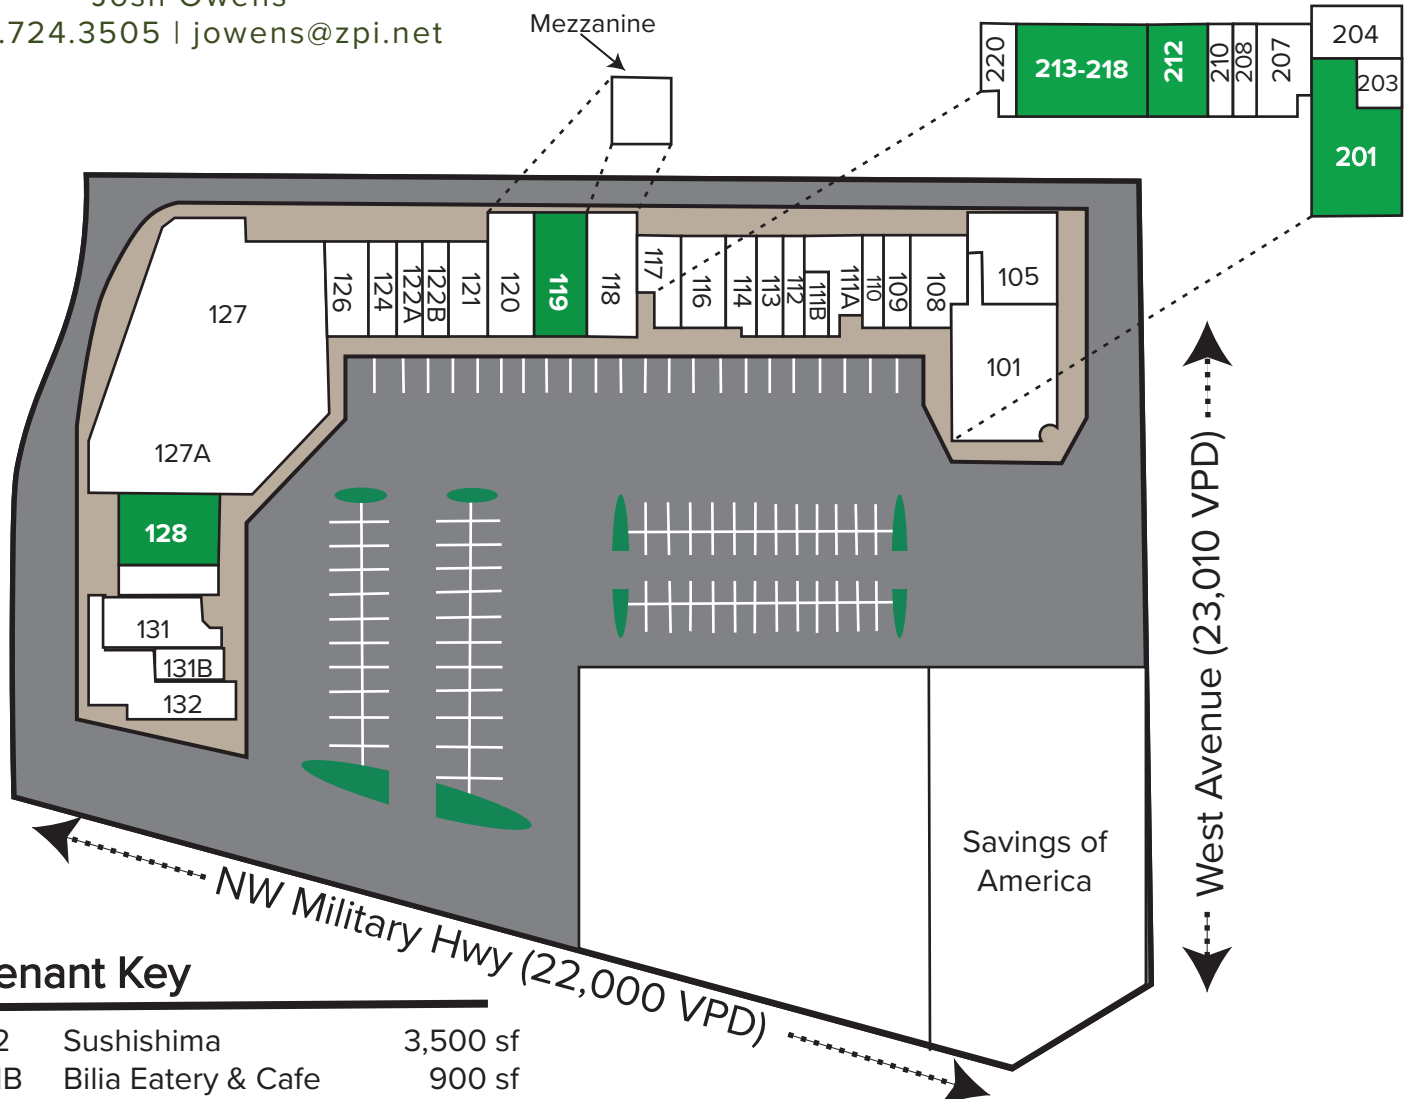

CASTLE HILLS MARKET

2211 NW Military Highway
San Antonio, TX 78213

Longitude: -80.8845448
Latitude: 34.4818744

LEASING CONTACT

Josh Owens
843.724.3505
jowens@zpi.net

PROPERTY HIGHLIGHTS

Castle Hills Market is a neighborhood shopping center located in the heart of San Antonio and the Castle Hills neighborhood. The shopping center offers a healthy mix of retail, restaurant, and office tenants who draw clientele from the entire city. Located at the corner of NW Military and West Avenue, the shopping center is exposed to over 20,000 vehicles per day, and is strategically located one mile North of 410 and one mile South of Wurzburg Parkway.

LEASING CONTACT:

Josh Owens
843.724.3505 | jowens@zpi.net

Tenant Key

132	Sushishima	3,500 sf		
131B	Bilia Eatery & Cafe	900 sf		
131	AZRO	2,209 sf	112	A+ Nails
130	Vapor Way	2,158 sf	111B	An Early Peek
128	AVAILABLE	2,189 sf	111A	Munchie's
127A	Ballet San Antonio	9,107 sf	110	Gallery Hair Studios
127	Coke Management	13,785 sf	109	Edward Jones
126	Mis Suenos Boutique	1,782 sf	108	Saladmaster
124	Castle Hills Nutrition	822 sf	101-105	Bygones
122B	Allstate Insurance	1,350 sf	220	MSL Investments
122A	Bangz Hair Salon	1,500 sf	213-218	AVAILABLE
121	Castle Hills Embroidery	1,755 sf	212	AVAILABLE
120	Alamo Bridal	2,748 sf	211	The Solutions Group
119	AVAILABLE	2,814 sf	210	WIS International
118	St. James Place	2,814 sf	208	Personalized Communications
117	Tansations	1,779 sf	207	Rainbow Language Academy
116	Whimsy Art Studio	1,963 sf	204	Ahmad Shateri Mirabadi
114	Brow House Beauty	1,278 sf	203	Capoeira
113	Fab Spa	1,072 sf	201	AVAILABLE

Notice of disclaimer: Tenant names on this plan represent leases which are executed, in negotiation, or proposed. All square footages and dimensions are approximate and subject to field verification.