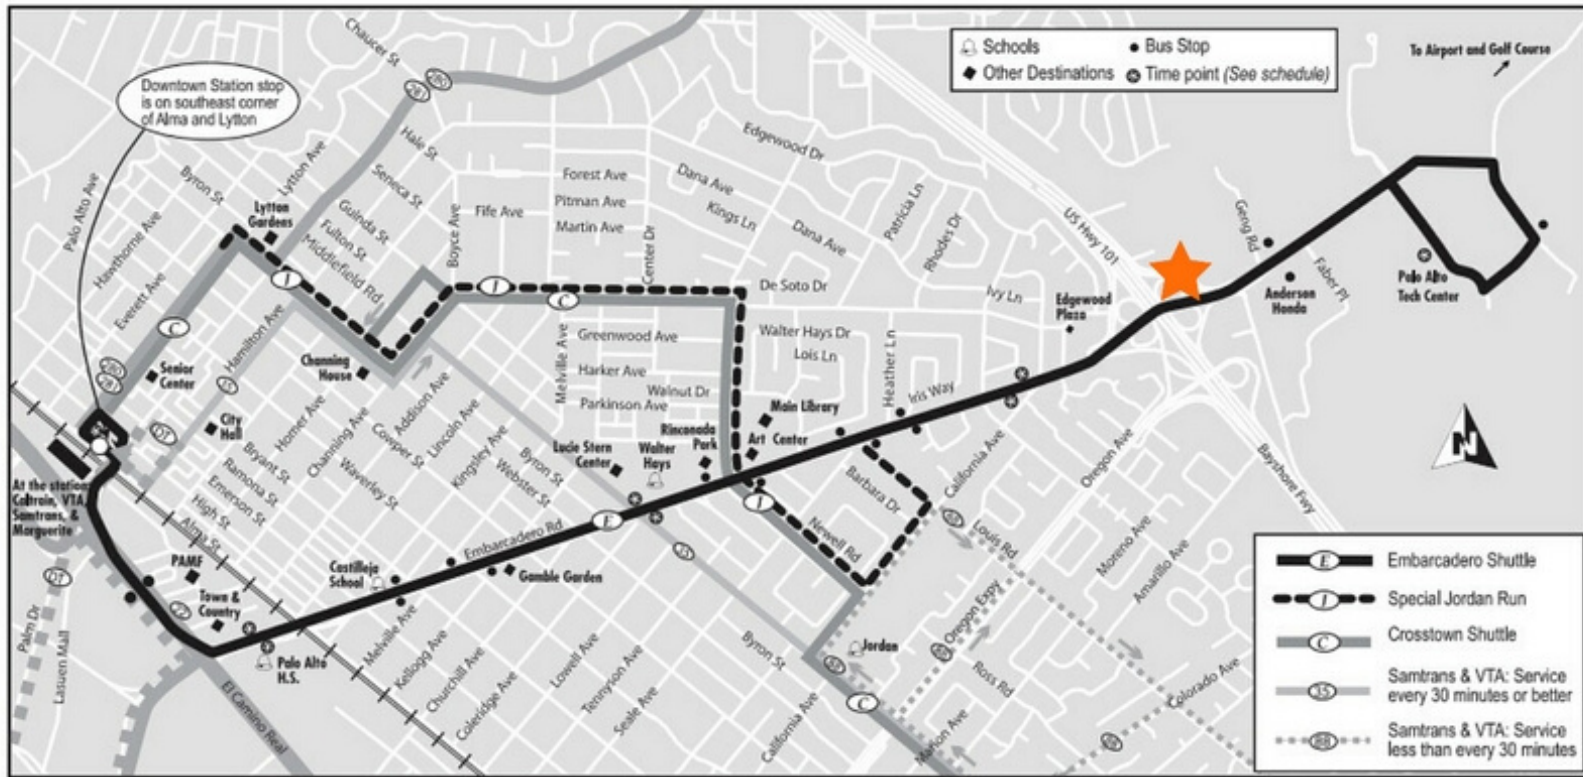

Palo Alto Shuttle Information

MORNING COMMUTE SERVICE

Station	Palo Alto High School	Middlefield/Embarcadero	N California/Embarcadero	Harbor Place	N California/Embarcadero	Middlefield/Embarcadero	Palo Alto High School	Station
					6:51	6:55	6:58	7:02
7:08	7:12	7:14	7:17	7:21	7:25	7:29	7:32	7:36
7:20	7:24	7:26	7:29	7:33	7:37	7:41	7:44	7:48
7:36	7:40	7:42	7:45	7:49	7:53	7:57	8:00	8:04

AM TRIP TO JORDAN MIDDLE SCHOOL

Station	Lytton Gardens	Jordan	N California/Embarcadero	Harbor Place	N California/Embarcadero	Middlefield/Embarcadero	Palo Alto High School	Station
7:49	7:52	8:01	8:03	8:07	8:11	8:15	8:18	8:22

Station	Palo Alto High School	Middlefield/Embarcadero	N California/Embarcadero	Harbor Place	N California/Embarcadero	Middlefield/Embarcadero	Palo Alto High School	Station
8:06	8:10	8:12	8:15	8:19	8:23	8:27	8:30	8:34
8:28	8:32	8:34	8:37	8:41	8:45	8:49	8:52	8:56
8:53	8:57	8:59	9:02	9:06	9:10	9:14	9:17	9:21
9:21	9:25	9:27	9:30	9:34	9:38	9:42	9:45	9:49

AFTERNOON COMMUTE SERVICE

PM TRIP FROM JORDAN MIDDLE SCHOOL

Station	Lytton Gardens	Jordan	N California/Embarcadero	Harbor Place	N California/Embarcadero	Middlefield/Embarcadero	Palo Alto High School	Station
						3:10	3:19	3:23

Station	Palo Alto High School	Middlefield/Embarcadero	N California/Embarcadero	Harbor Place	N California/Embarcadero	Middlefield/Embarcadero	Palo Alto High School	Station
3:25	3:29	3:31	3:34	3:38	3:42	3:46	3:50	3:54
3:35	3:39	3:41	3:44	3:48	3:53	3:59	4:05	4:09
3:55	3:59	4:01	4:04	4:08	4:13	4:19	4:25	4:29
4:10	4:14	4:16	4:19	4:23	4:27	4:33	4:39	4:43
4:30	4:34	4:36	4:39	4:43	4:47	4:53	4:59	5:03
4:45	4:49	4:51	4:54	4:58	5:02	5:08	5:14	5:18
5:05	5:09	5:11	5:14	5:18	5:22	5:28	5:34	5:38
5:20	5:24	5:26	5:29	5:33	5:37	5:43	5:49	5:53
5:40	5:44	5:46	5:49	5:53	5:57	6:03	6:09	6:13
5:55	5:59	6:01	6:04	6:08	6:12	6:18	6:24	6:28
6:15	6:19	6:21	6:24	6:28	6:32	6:38	6:44	6:48

Embarcadero Shuttle

E

FREE SHUTTLE SERVICE