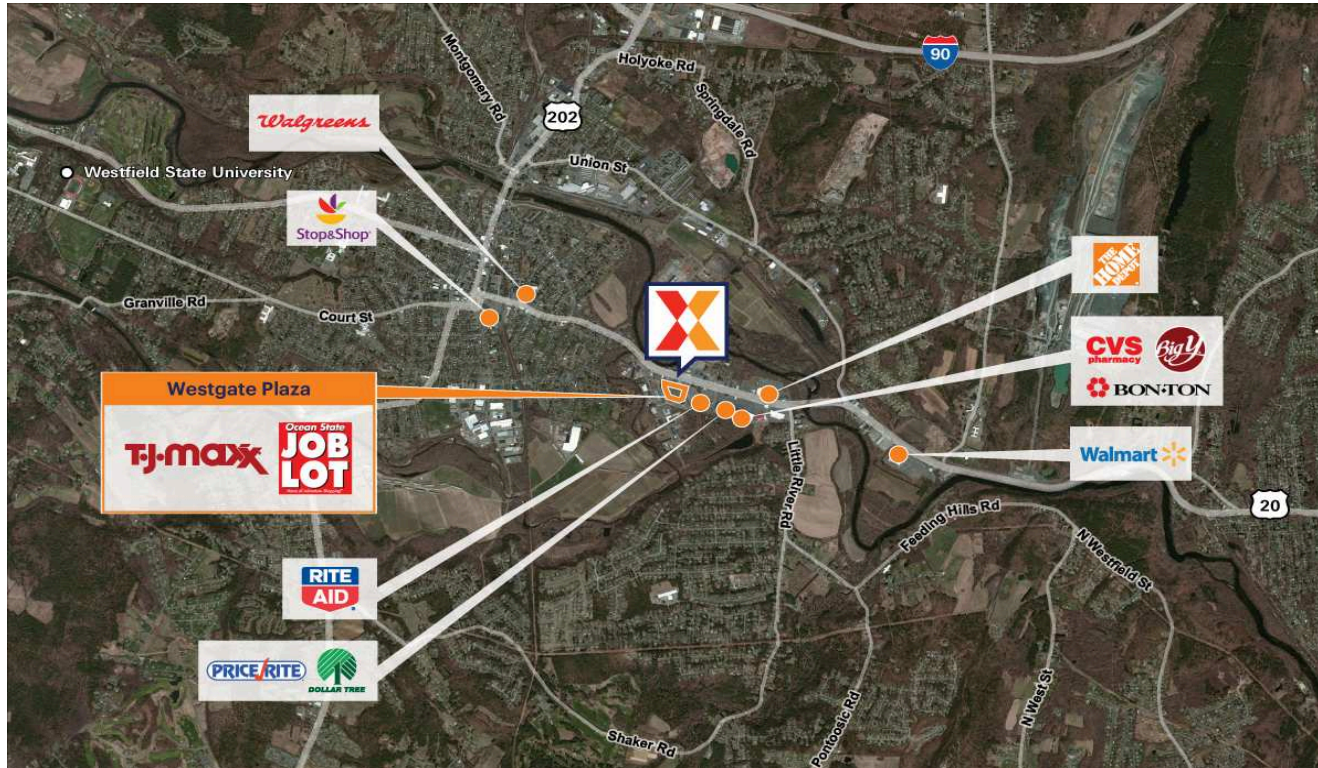

Westgate Plaza

Springfield, MA

42.1137, -72.73

261 East Main Street | Westfield, MA 01085-3307

Center Size: 103,903 SF

Demographics	3 Mile	5 Mile	7 Mile
	34,469	72,331	137,422
	13,655	27,874	54,290
	\$77,896	\$82,417	\$72,870

Located on Rte 20, a busy retail corridor

Excellent visibility and parking

Surrounded by an affluent population with an average household income of \$77,000+ within 3 miles

Close proximity to the 100-bed Western Massachusetts Hospital, the 97-bed Noble Hospital and Westfield State University with 6,000+ students

Current Retailers

0001	Staples	20,500 SF
0001A	Ocean State Job Lot	29,768 SF
0002	Five Below	8,750 SF
0004	MetroPCS	2,100 SF
0005	GNC	1,750 SF
0006	T-Mobile	2,100 SF
0007	Sally Beauty Supply	1,400 SF
0008	Great Clips	1,485 SF
0009	Rent-A-Center	2,800 SF
0010	Aura Nails Spa	1,400 SF
0012	T.J. Maxx	27,500 SF
0013	Taco Bell	2,950 SF