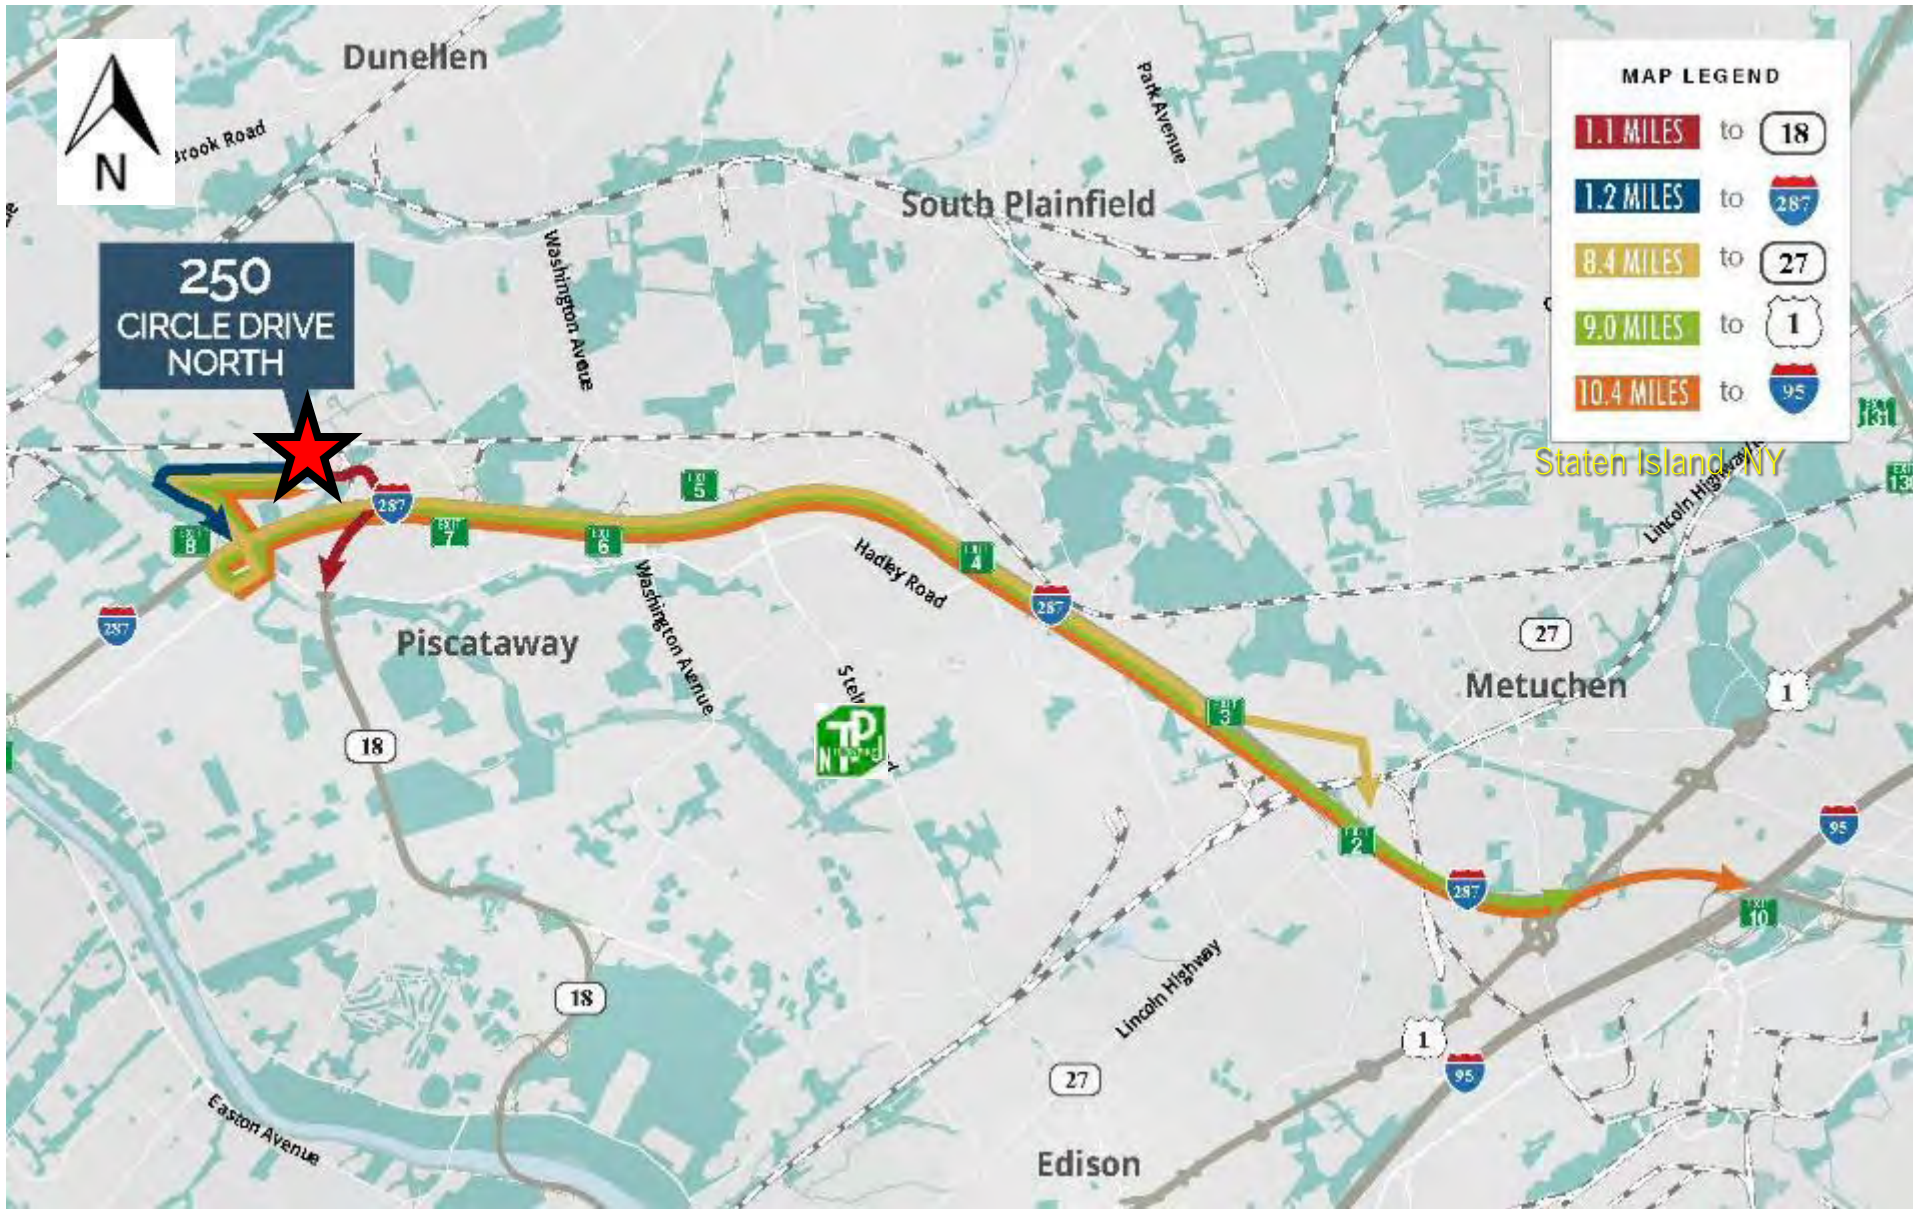

250 Circle Drive North, Piscataway, NJ Location Map