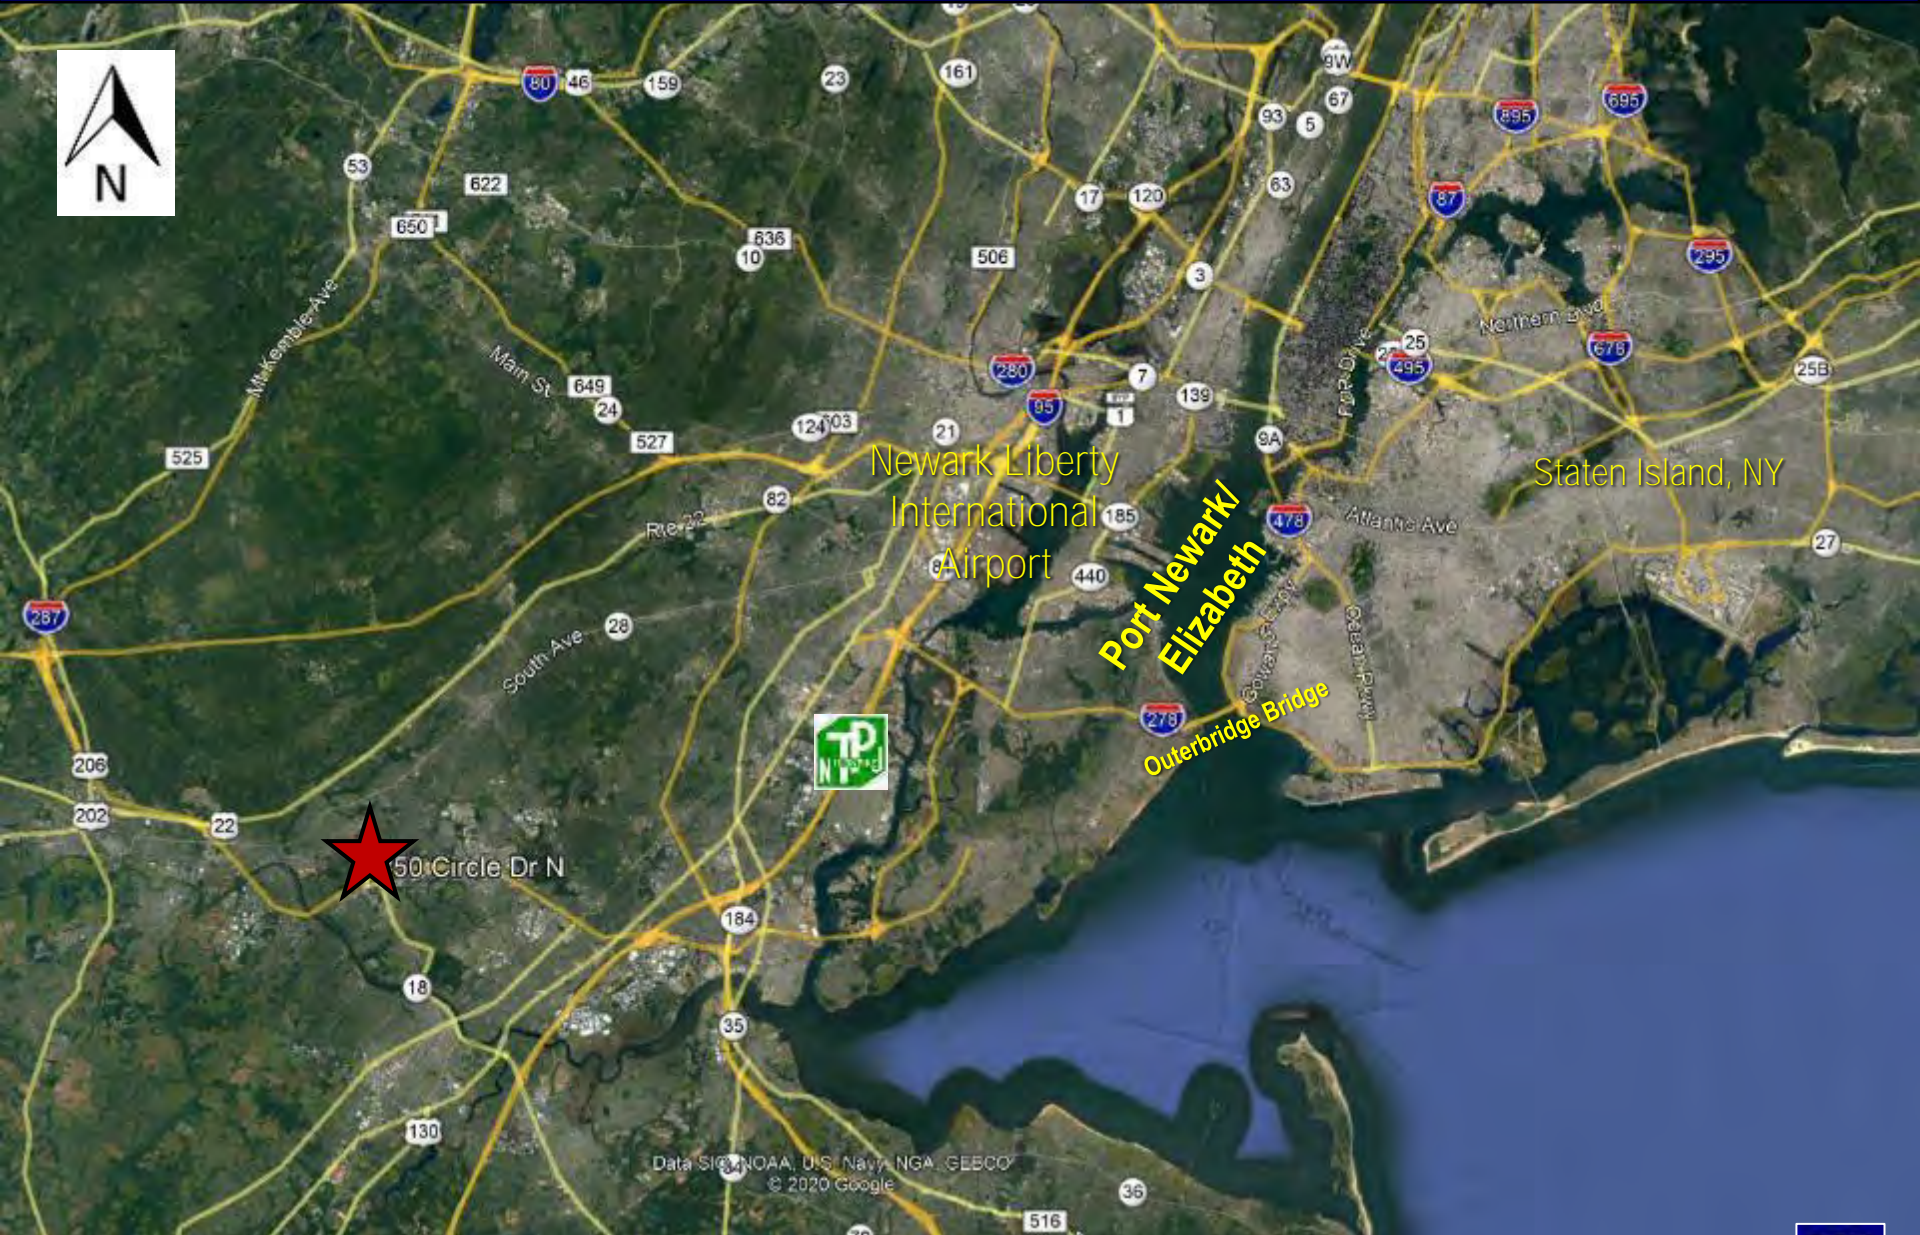

250 Circle Drive North, Piscataway, NJ Aerial Map

Data Sourced from NOAA, US Navy, NGA, GEBCO
© 2020 Google