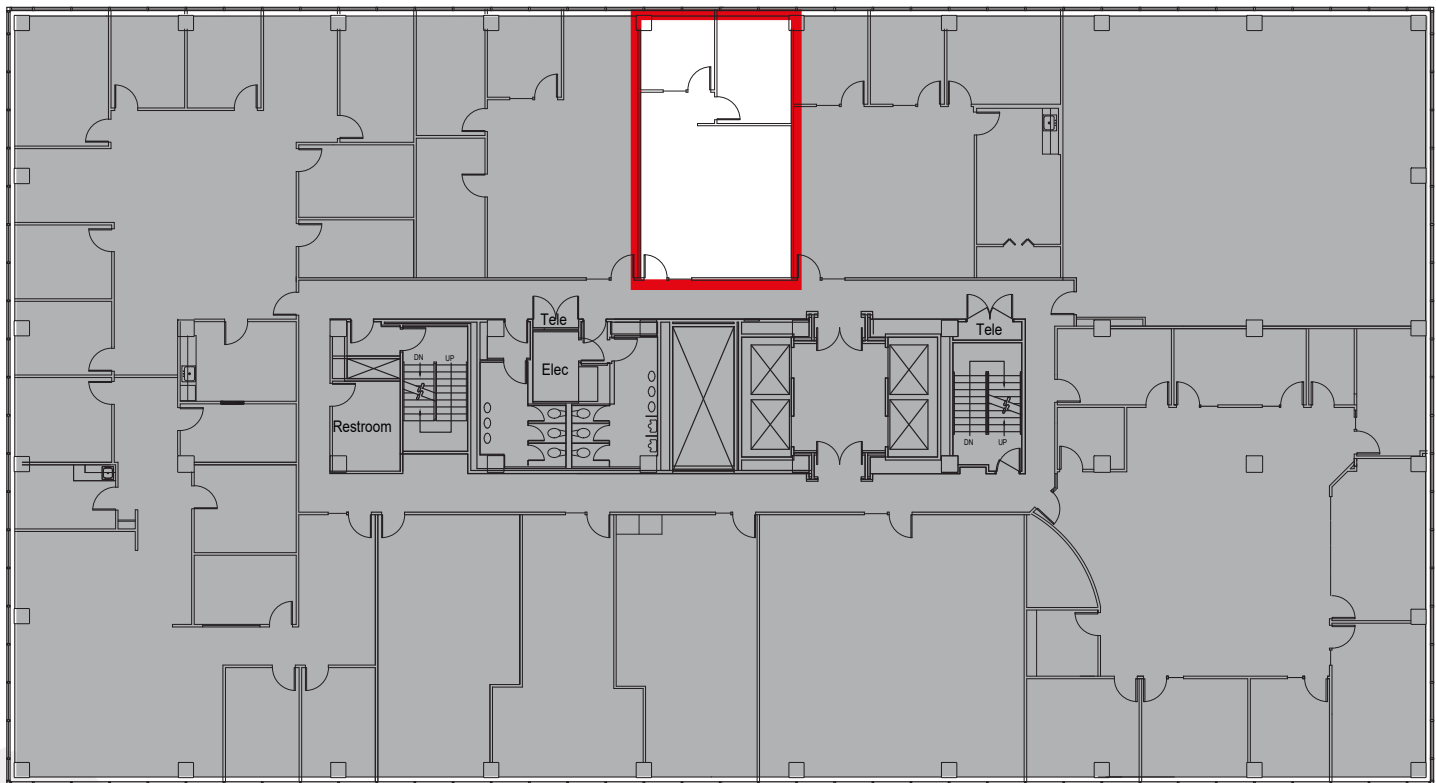

SeaTac Office Center

SOUTH TOWER - SUITE 415

859 RSF

CONTACT

Cleita Harvey
+1 206 607 1794
cleita.harvey@am.jll.com

Jim Allison
+1 206 607 1787
jim.allison@am.jll.com

Jones Lang LaSalle Brokerage, Inc.
jll.com/seattle