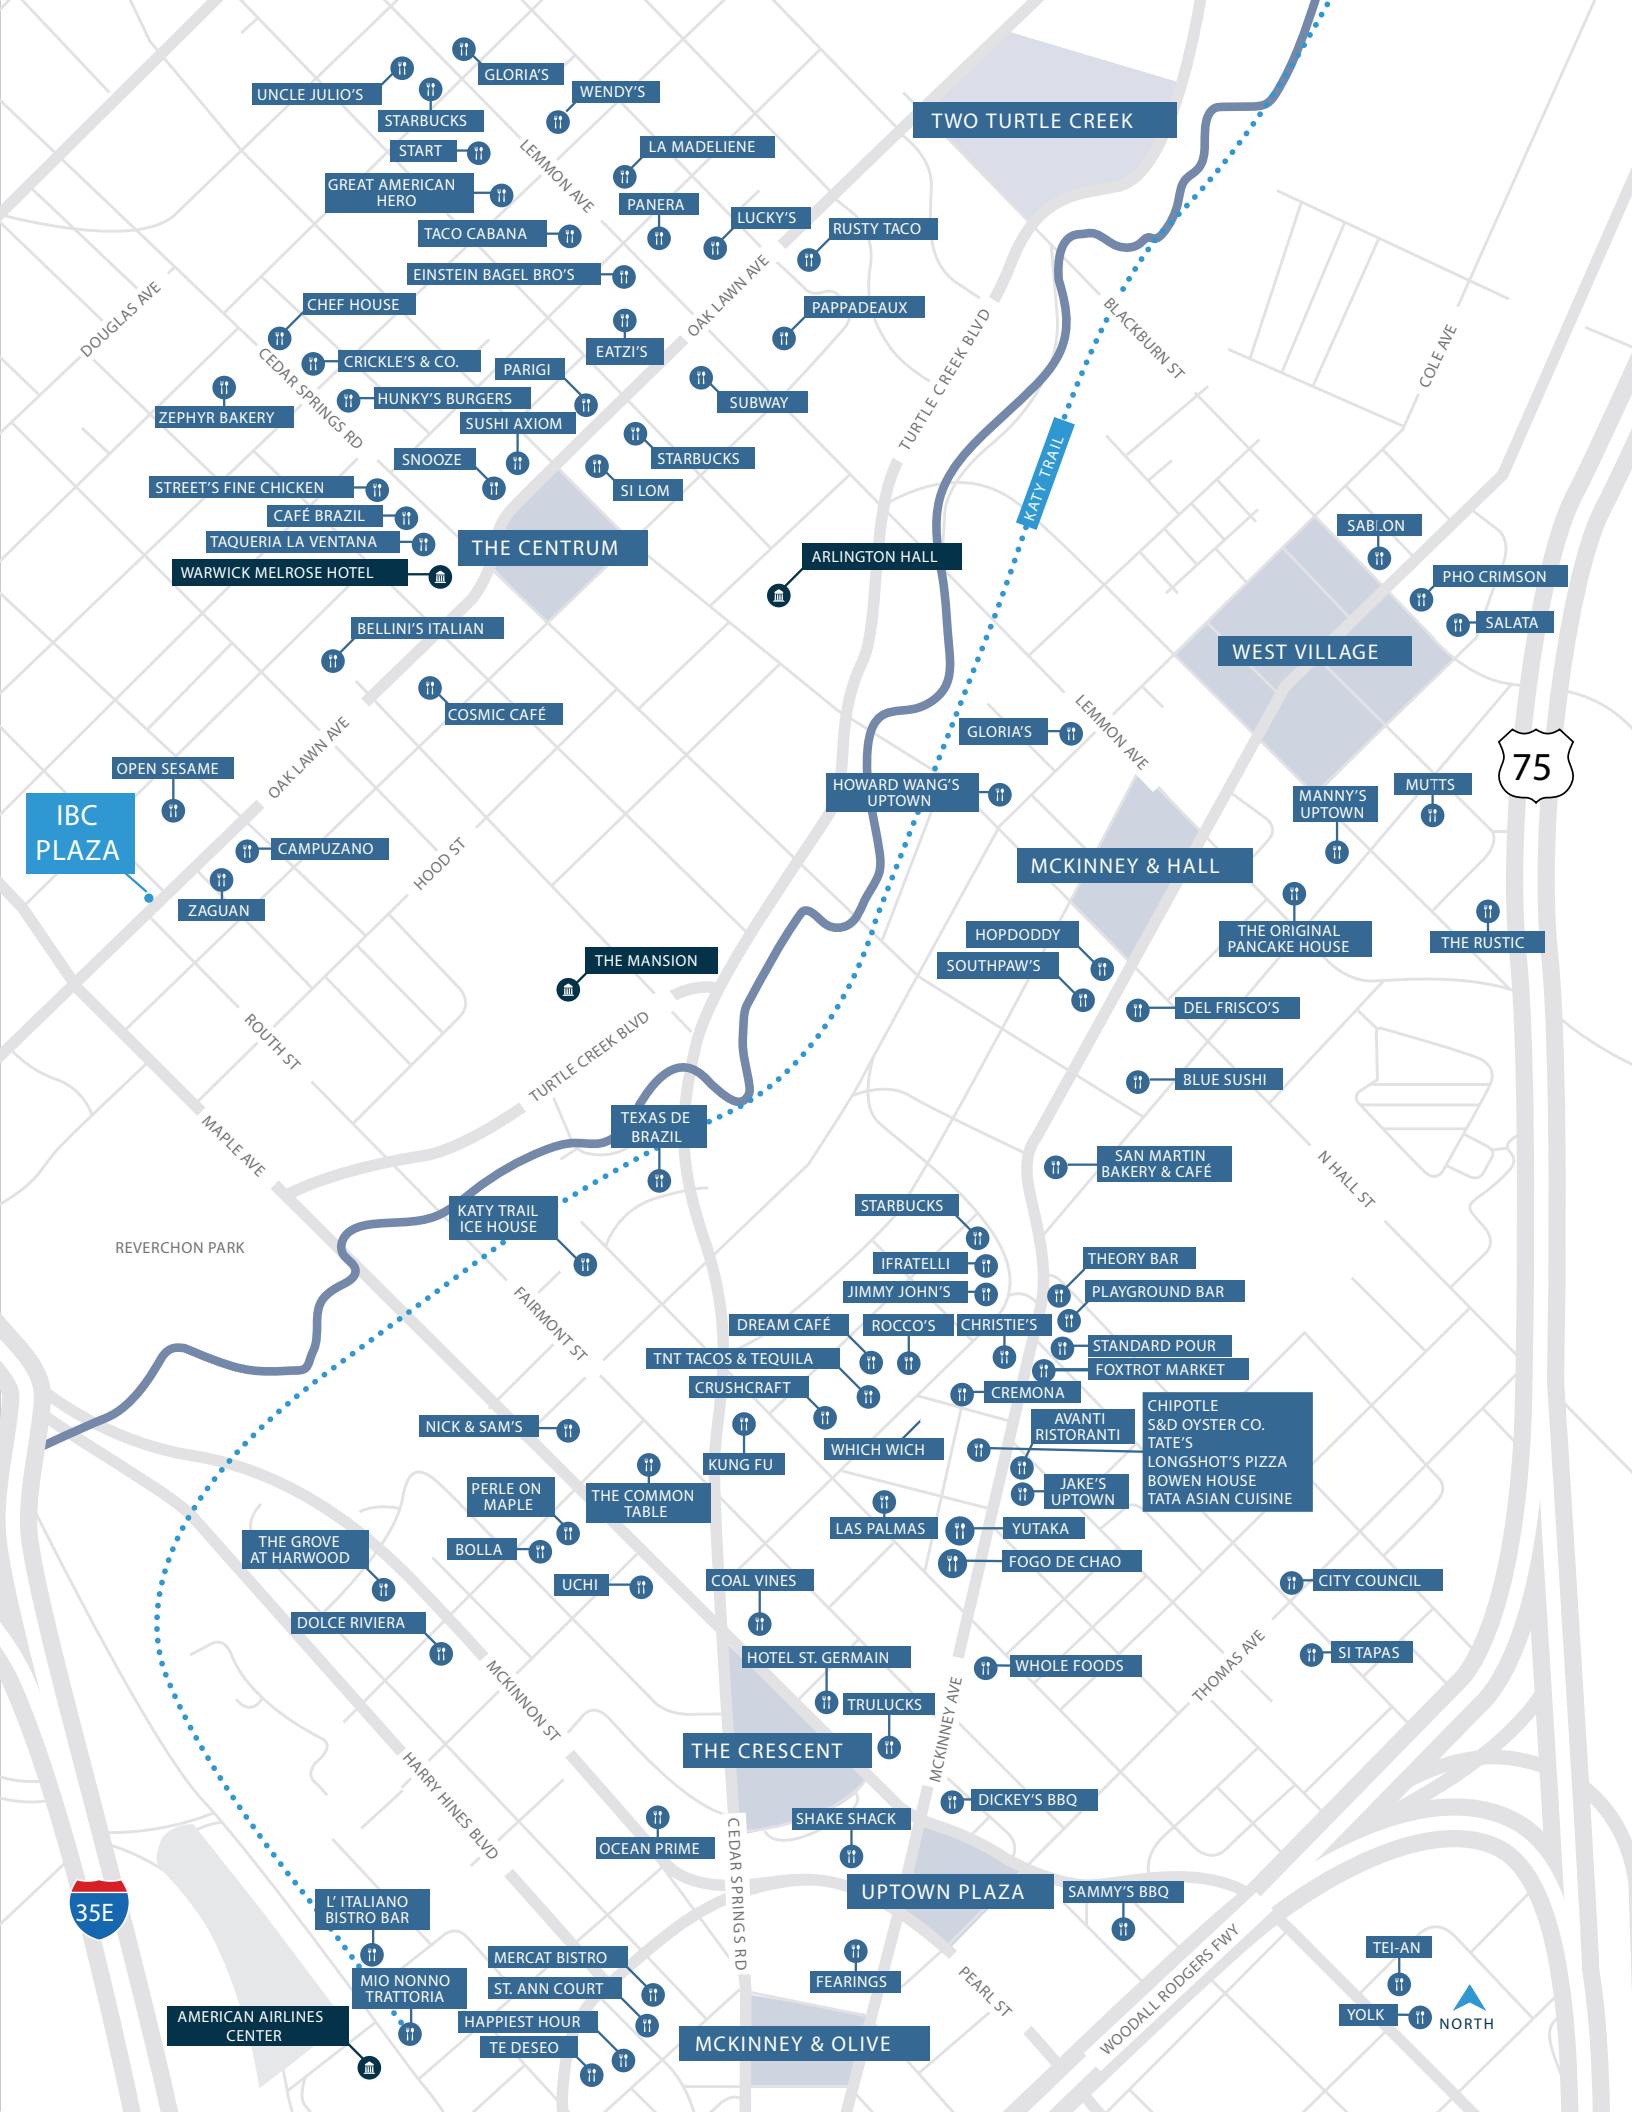

Oak Lawn @ Fairmont

Within Five Minutes of:

10 Minutes from:

20 Minutes from:

04 IBC PLAZA

MCKINNEY & HALL

BEL SUR RESTAURANT GROUP
BREADWINNER'S
EASTWOOD'S
HOOK LINE & SINKER
MIMI'S PIZZERIA UPTOWN
THE LOON
VELVET TACO

TWO TURTLE CREEK

EAST HAMPTON SANDWICH CO.
JALISCO
MALIBU POKE
PAUL MARTIN'S AMERICAN GRILL
ZOE'S KITCHEN

UPTOWN PLAZA

MORTON'S
PEI WEI
POTBELLY
PRESSED JUICERY
SMASHBURGER
SNAP KITCHEN

WEST VILLAGE

BABOUSH
BREWED + PRESSED
BUDA JUICE
CRU
EUREKA!
GRIMALDI'S
GRIMALDI'S
PIZZERIA
MALAI KITCHEN
MI COCINA
MIDICI
NAMO SUSHI
PACUIGO GELATO
POK THE RAW BAR
PUBLIC SCHOOL 214
SKINNYFATS
STARBUCKS
SUSHI ZUSHI
TACO DINER
THE RUSTIC
VILLAGE BURGER BAR

IBC PLAZA

UNCLE JULIO'S
STARBUCKS
START
GREAT AMERICAN HERO
TACO CABANA
EINSTEIN BAGEL BRO'S
CHEF HOUSE
CRICKLE'S & CO.
PARIGI
HUNKY'S BURGERS
SUSHI AXIOM
SNOOZE
STREET'S FINE CHICKEN
CAFÉ BRAZIL
TAQUERIA LA VENTANA
WARWICK MELROSE HOTEL

THE CENTRUM

TWO TURTLE CREEK

LUCKY'S

PAPPADAEUX

SUBWAY

STARBUCKS

ARLINGTON HALL

HOWARD WANG'S UPTOWN