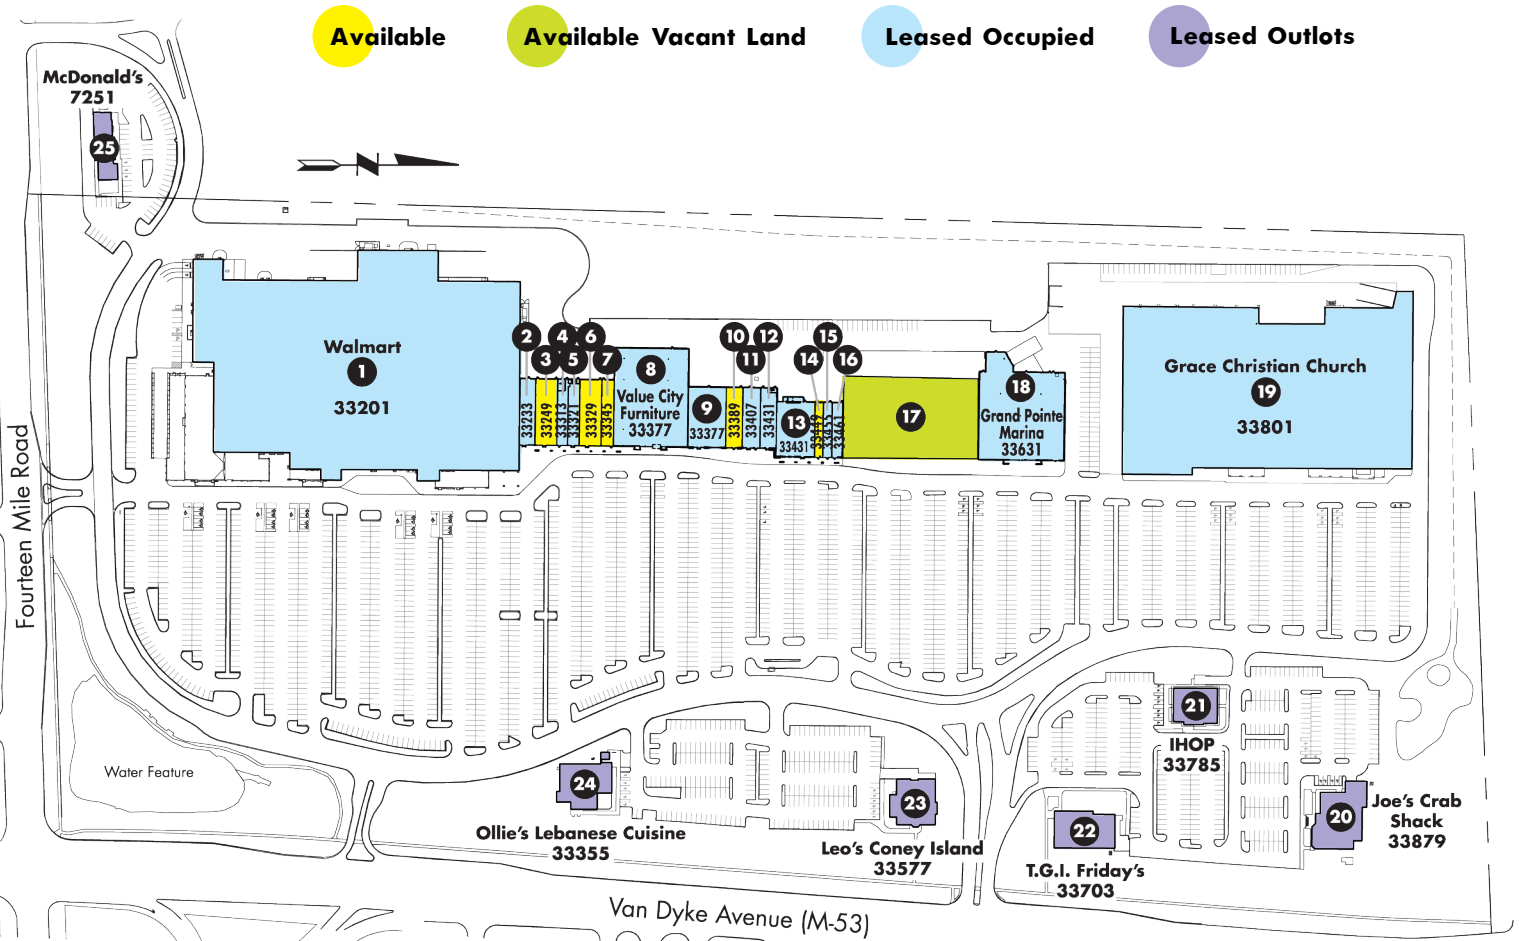

14 Mile Road & Van Dyke Avenue
Sterling Heights, Michigan 48312

1	Walmart	204,000 SF
2	Lovely Flawless Eyebrow Threading & Spa	3,450 SF
3	Available	4,800 SF
4	Sally Beauty Supply	2,050 SF
5	Game Stop	2,400 SF
6	Available	4,803 SF
7	Available	2,733 SF
8	Value City Furniture	24,200 SF
9	Value City Furniture	7,600 SF
10	Available	2,718 SF
11	XFINITY/Comcast	4,200 SF
12	Hibachi Buffet	3,100 SF
13	Hibachi Buffet	7,300 SF
14	Available	1,550 SF
15	Check 'N' Go	1,600 SF
16	Comic's (Abba's Discount)	1,873 SF
17	Vacant Land	
18	Grand Pointe Marina	28,400 SF
19	Grace Christian Church	111,000 SF
20	Former Joe's Crab Shack	7,952 SF
21	Former IHOP	4,997 SF
22	Former T.G.I. Fridays	7,098 SF
23	Leo's Coney Island	6,200 SF
24	Alie's Lebanese Cuisine	6,576 SF
25	Former McDonalds	3,600 SF