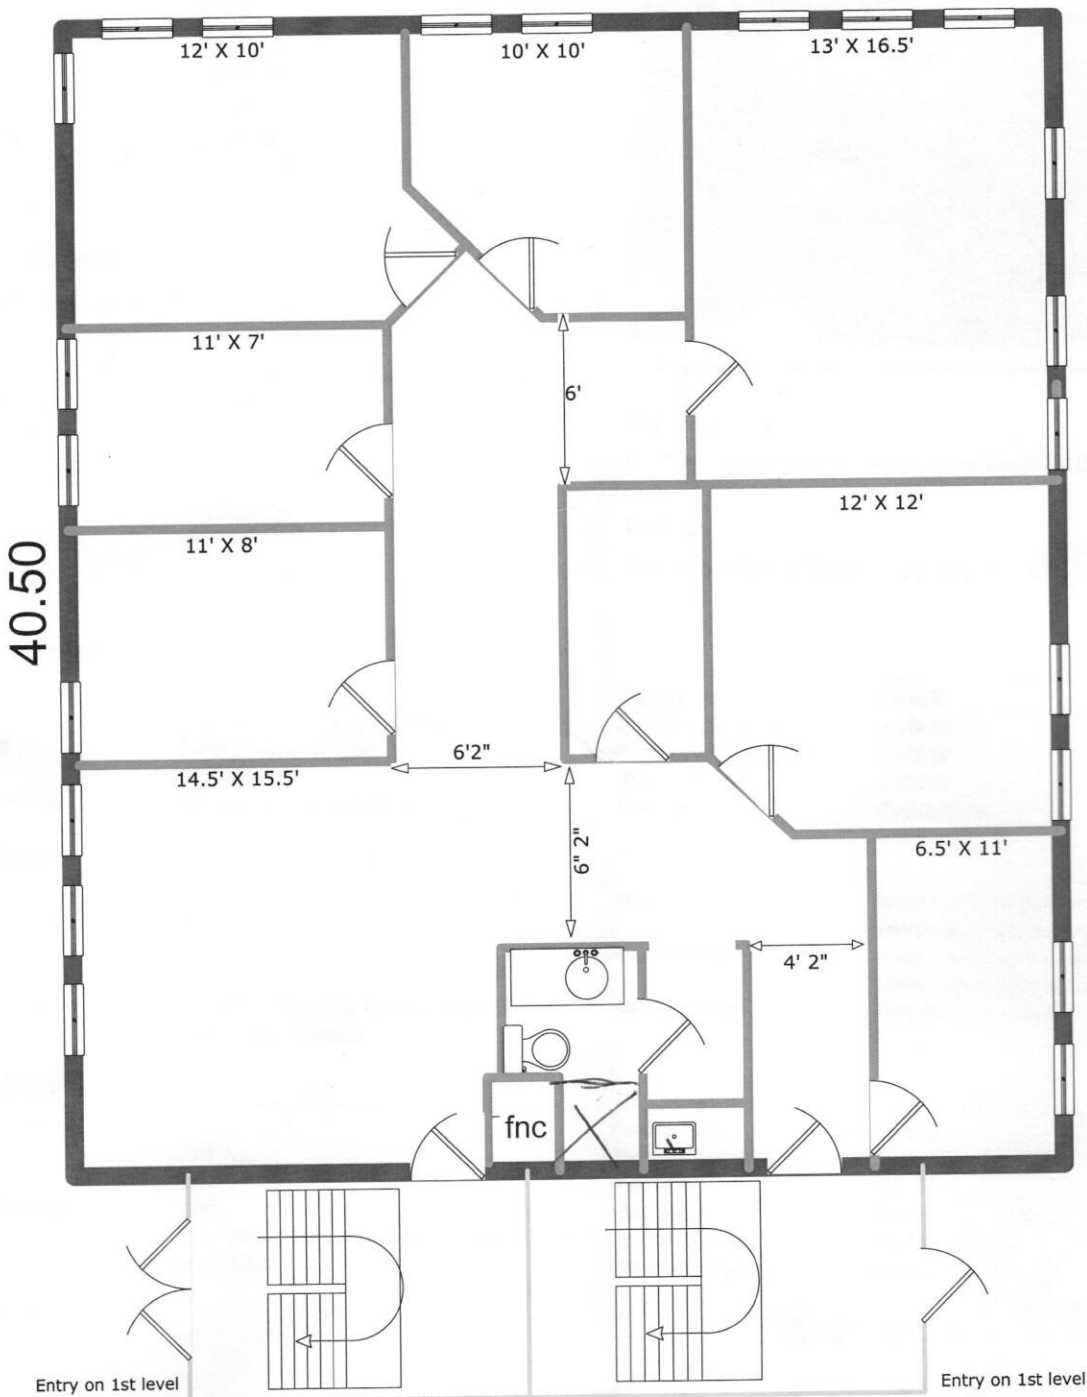

Greenleaf Woods Bldg 4 Unit 301
Portsmouth, NH 03801

1,418 SF

35.00

Entry on 1st level

Entry on 1st level

By David Lefebvre - Shanley Realtors - 603.436.4808

2000